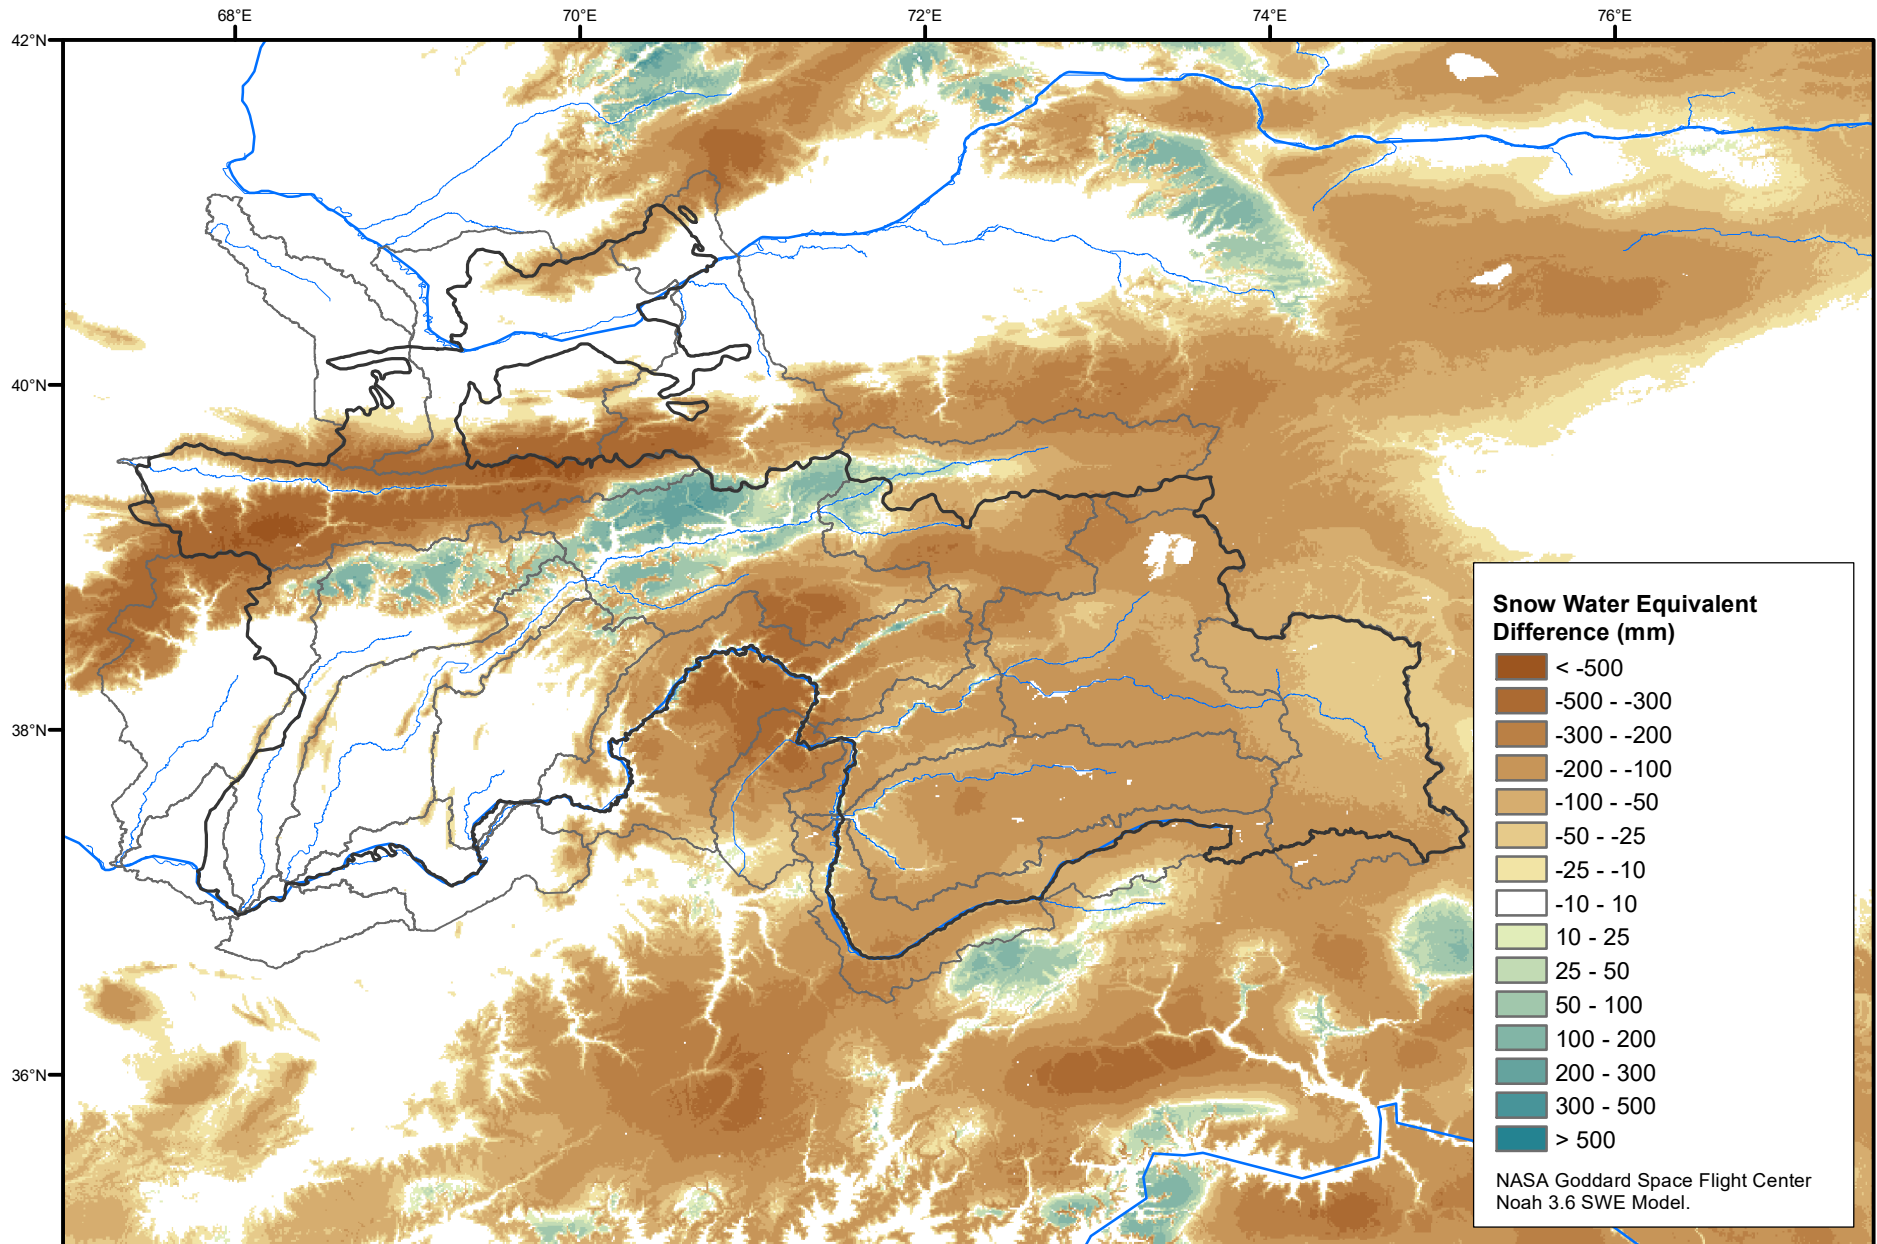

Daily Snow Water Equivalent Difference Anomaly

February 23, 2021 minus Average (2002-2016)

Map created by USGS/EROS