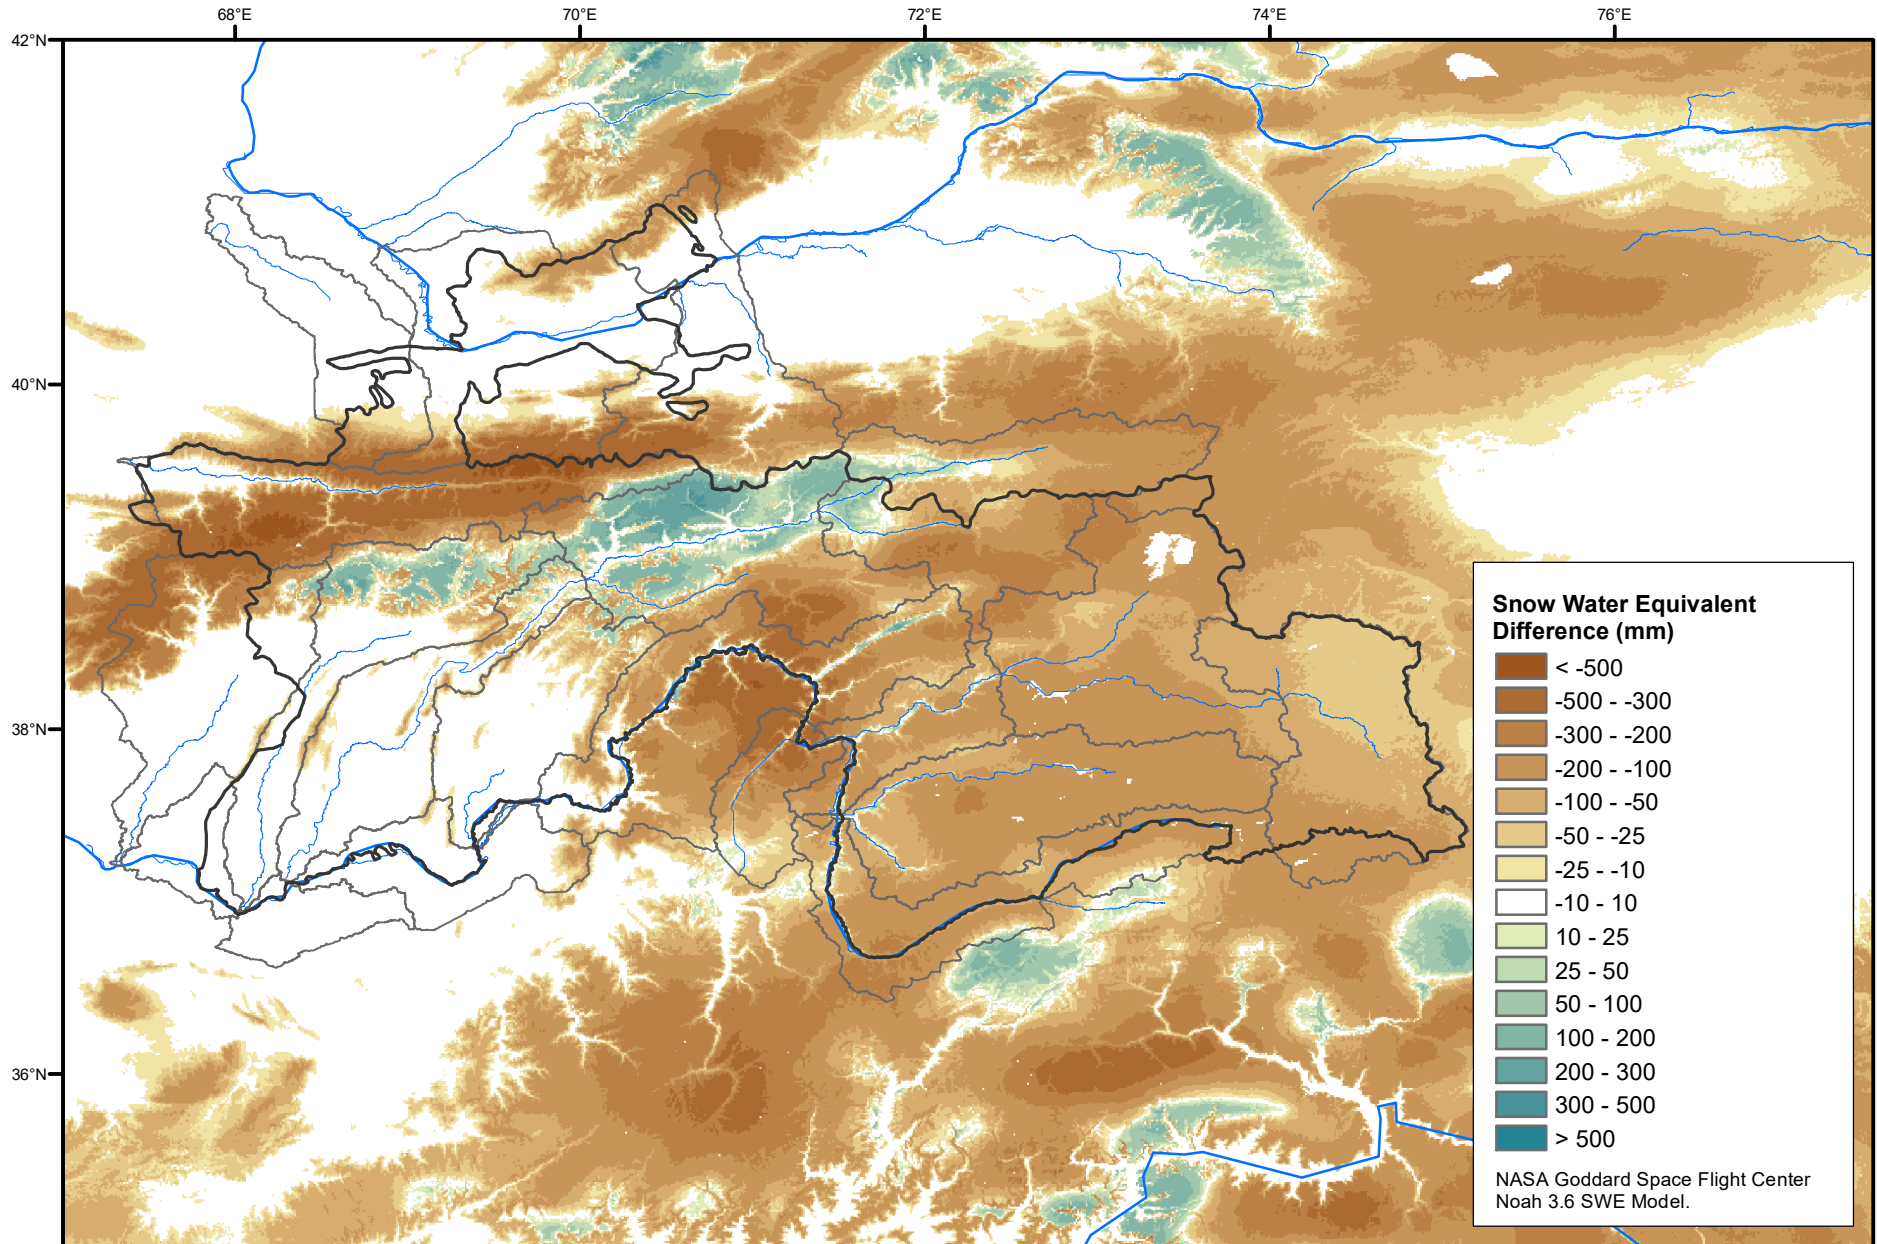

Daily Snow Water Equivalent Difference Anomaly

February 24, 2021 minus Average (2002-2016)

Map created by USGS/EROS