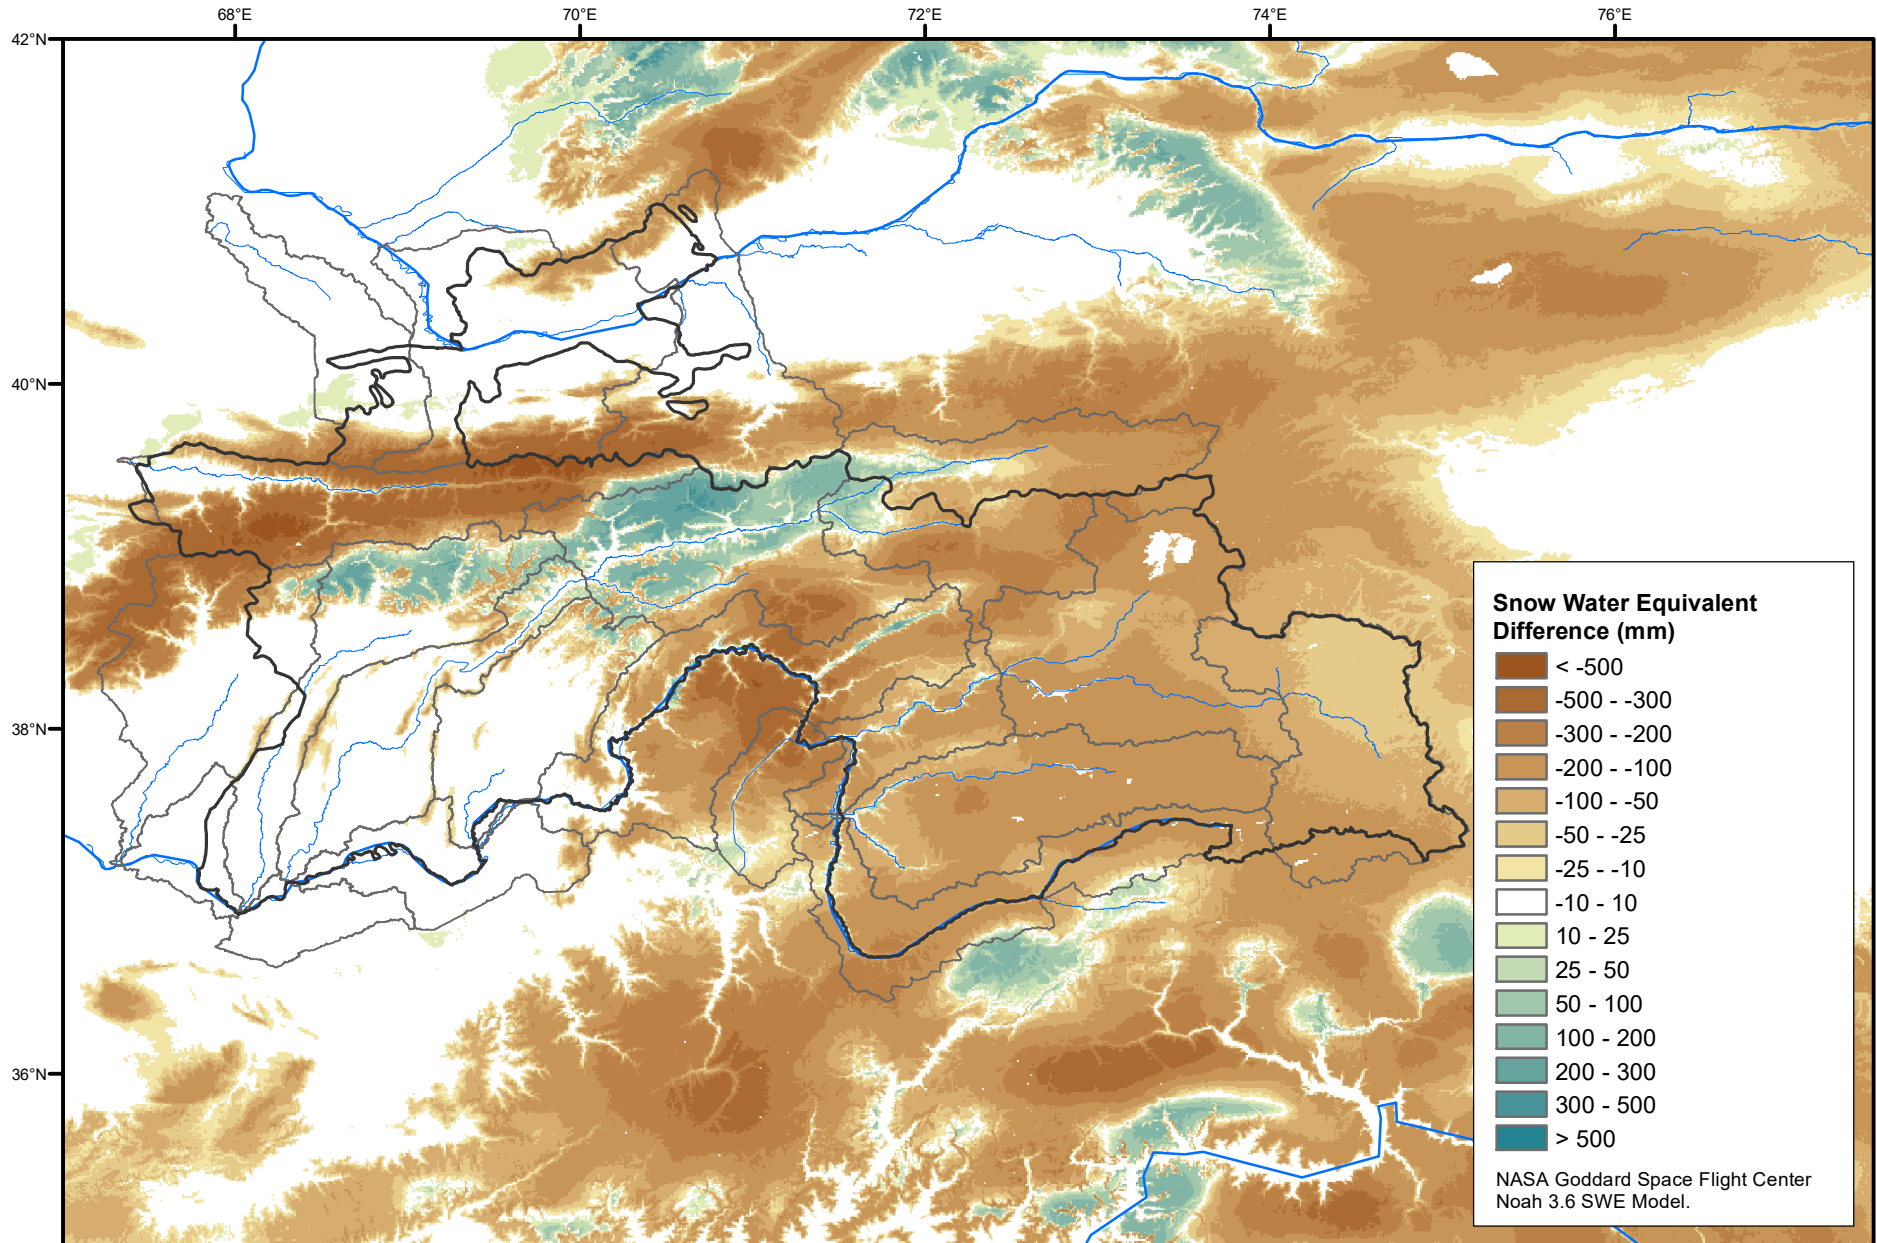

Daily Snow Water Equivalent Difference Anomaly

February 25, 2021 minus Average (2002-2016)

Map created by USGS/EROS