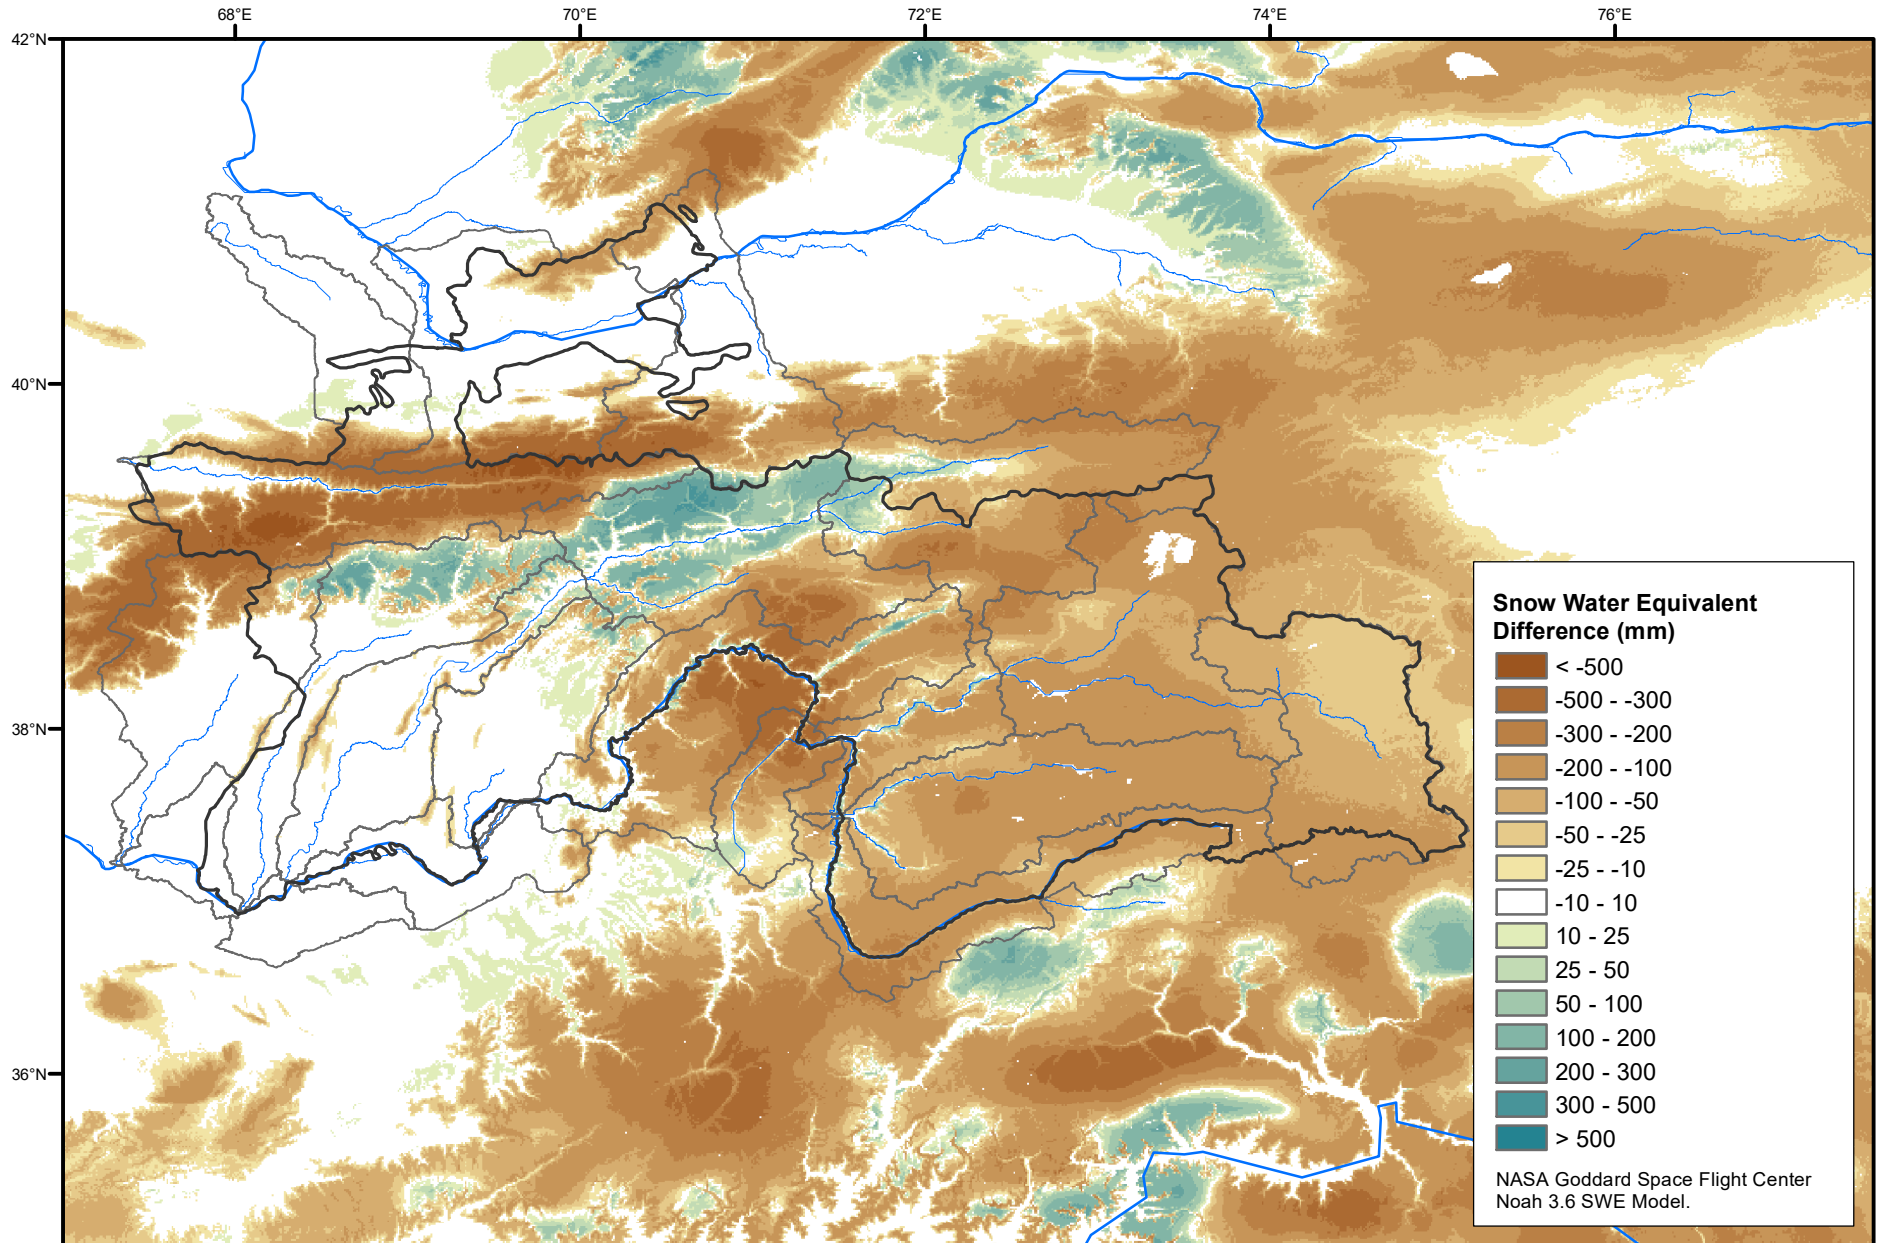

Daily Snow Water Equivalent Difference Anomaly

February 26, 2021 minus Average (2002-2016)

Map created by USGS/EROS