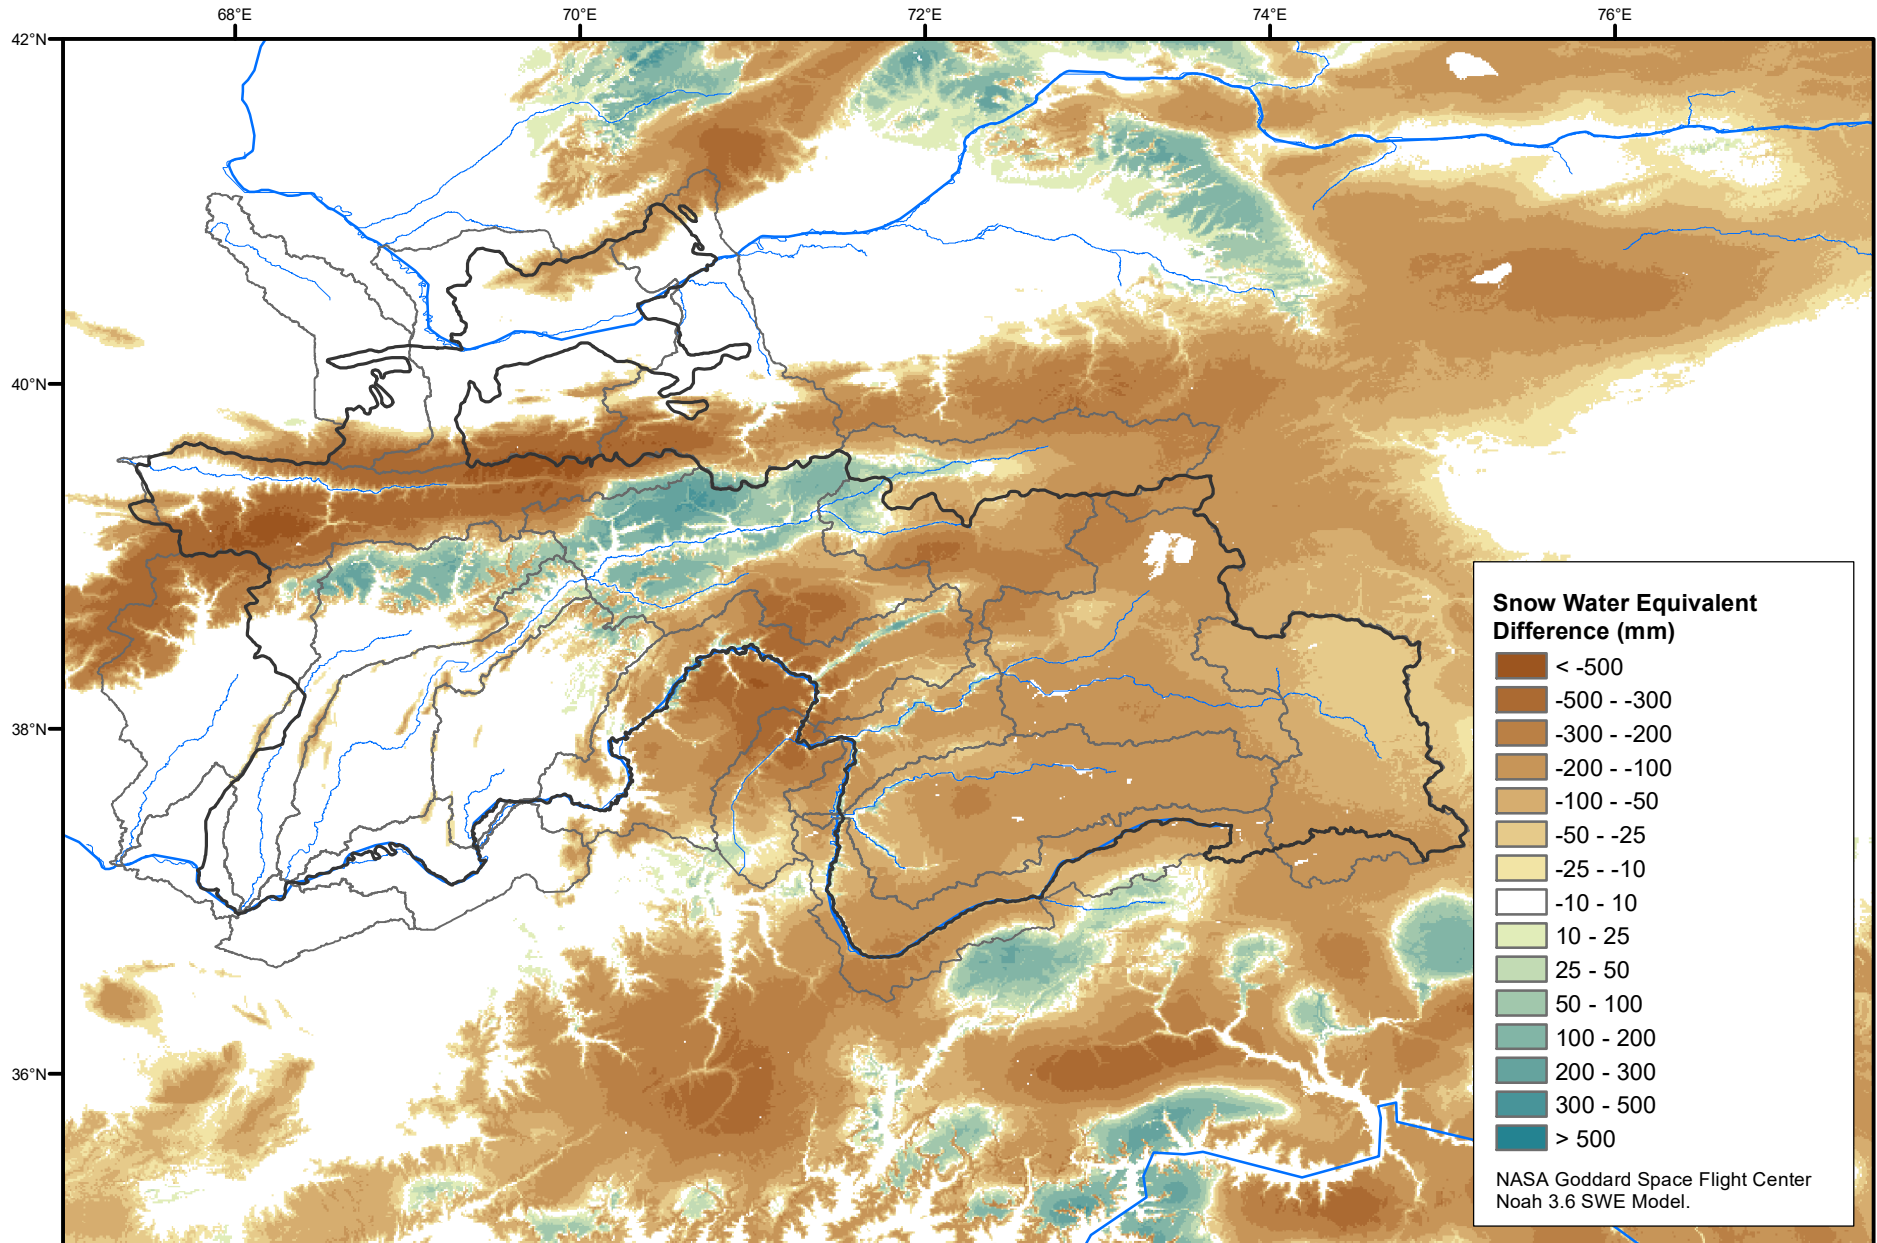

# Daily Snow Water Equivalent Difference Anomaly

March 01, 2021 minus Average (2002-2016)

Map created by USGS/EROS