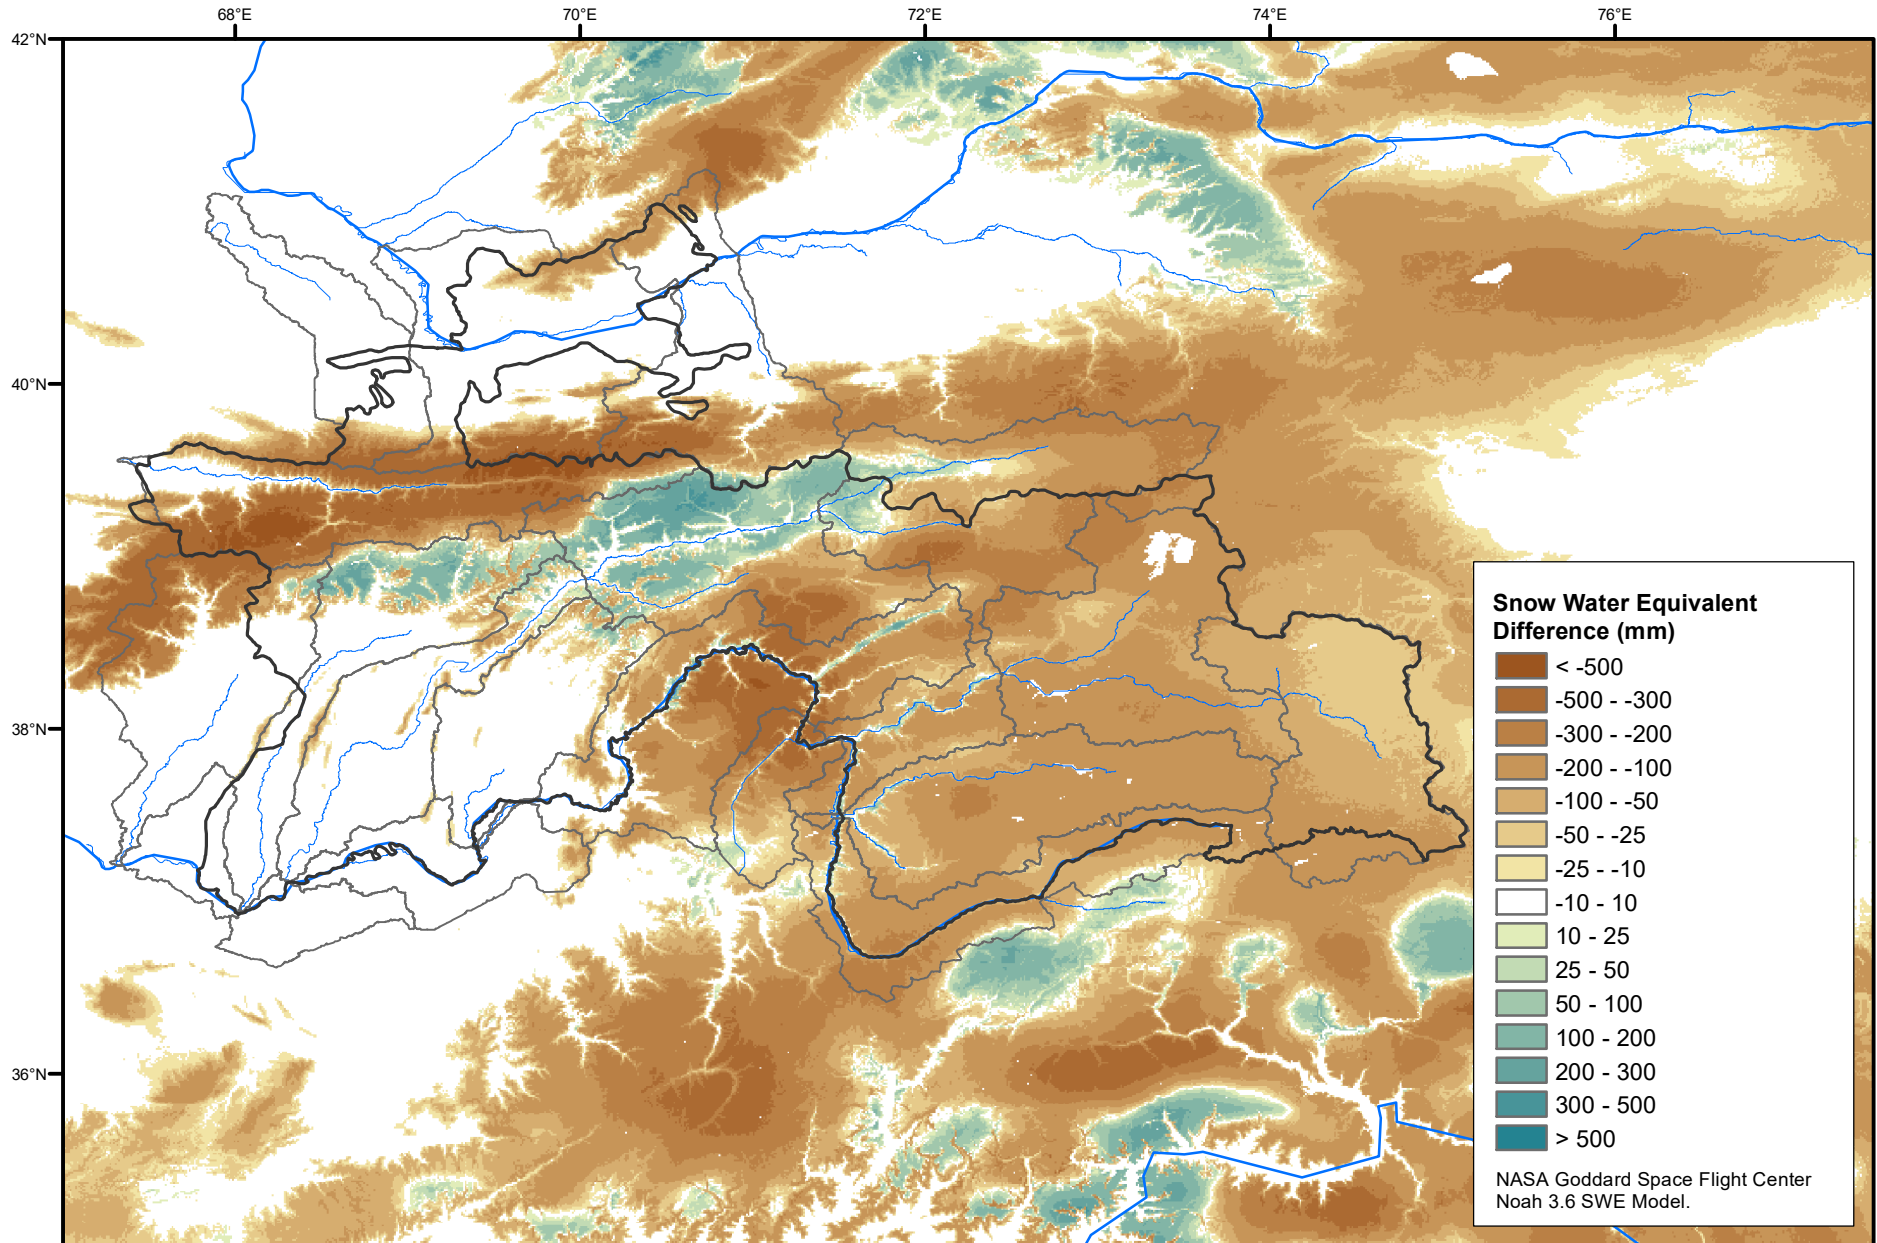

Daily Snow Water Equivalent Difference Anomaly

March 02, 2021 minus Average (2002-2016)

Map created by USGS/EROS