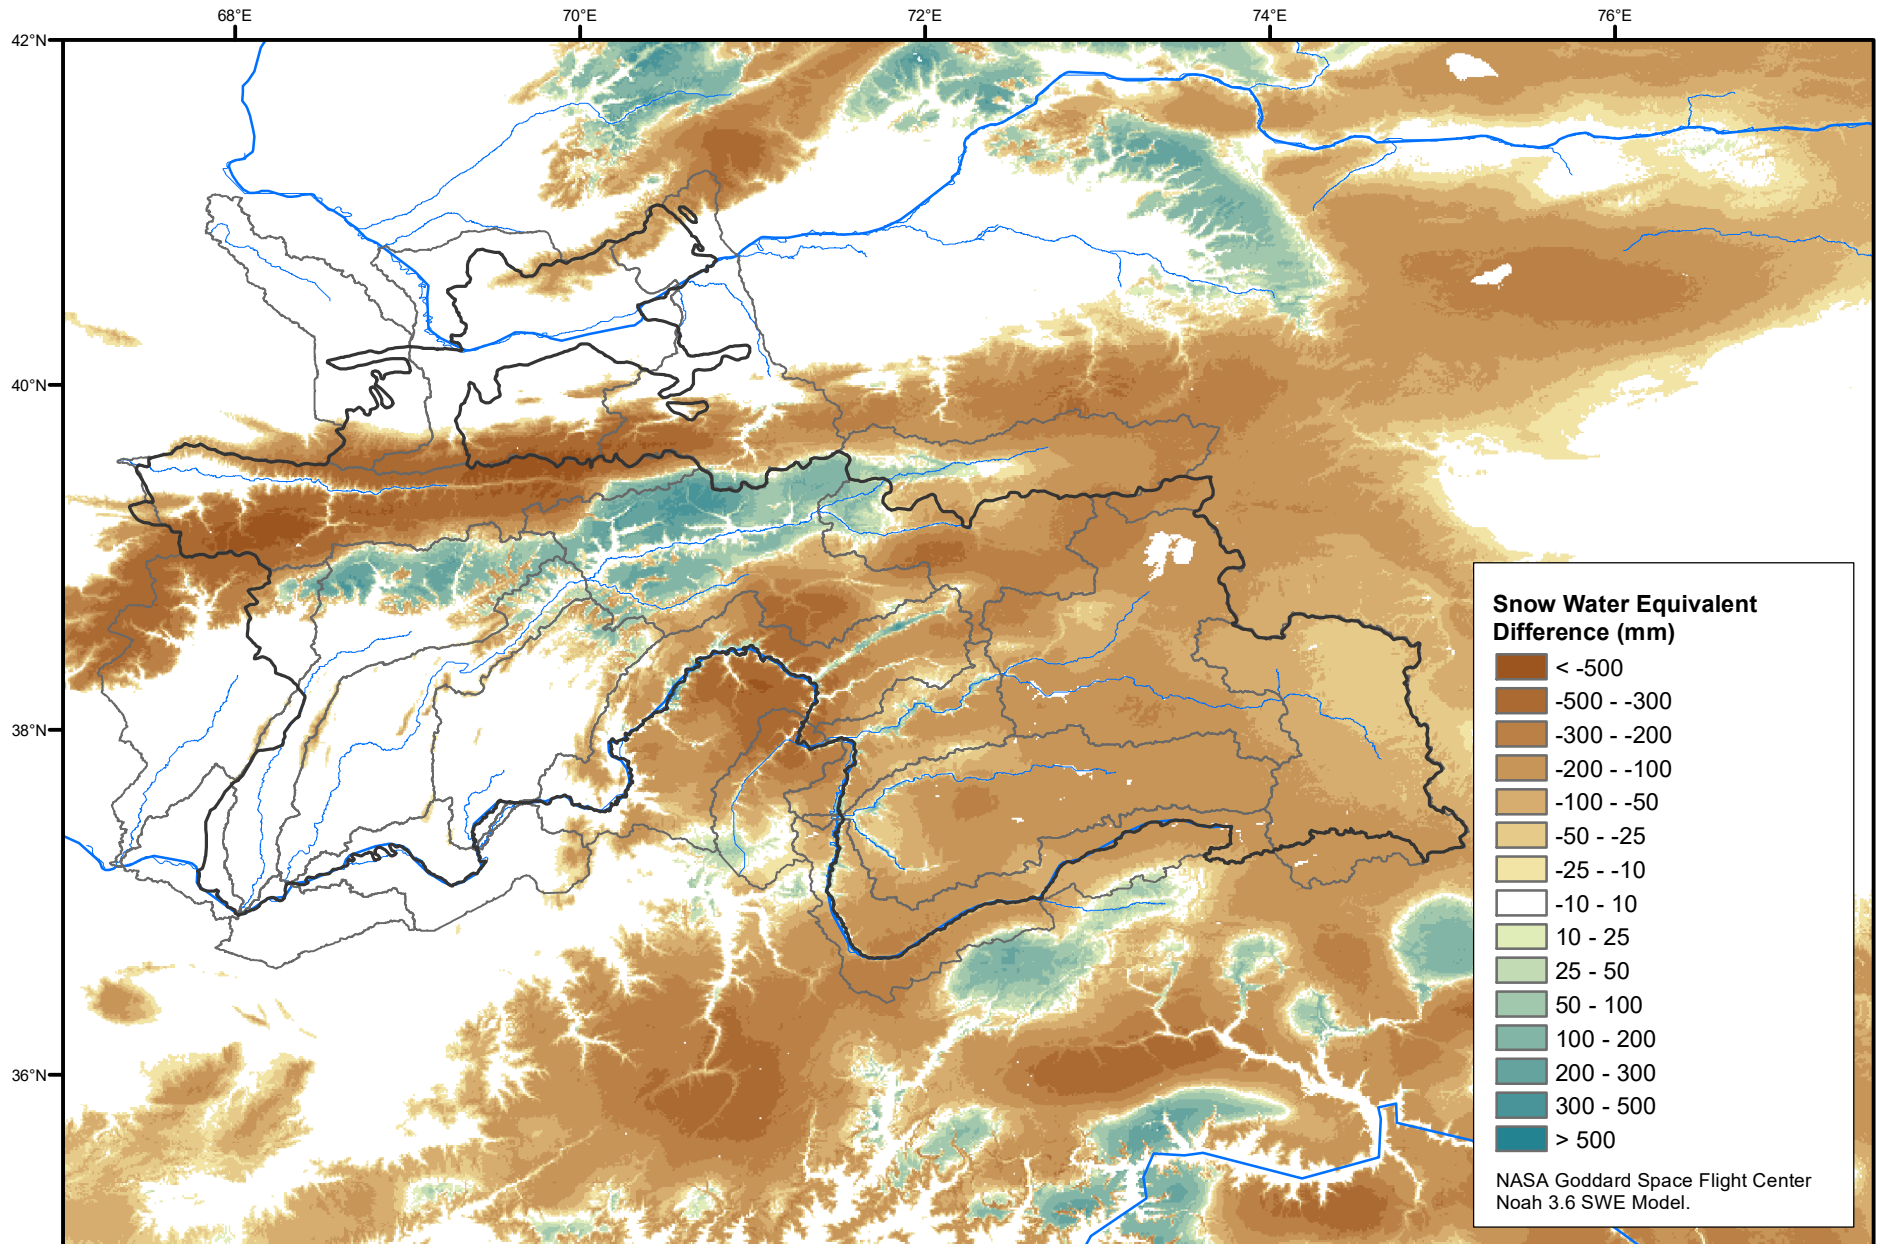

# Daily Snow Water Equivalent Difference Anomaly

March 05, 2021 minus Average (2002-2016)

Map created by USGS/EROS