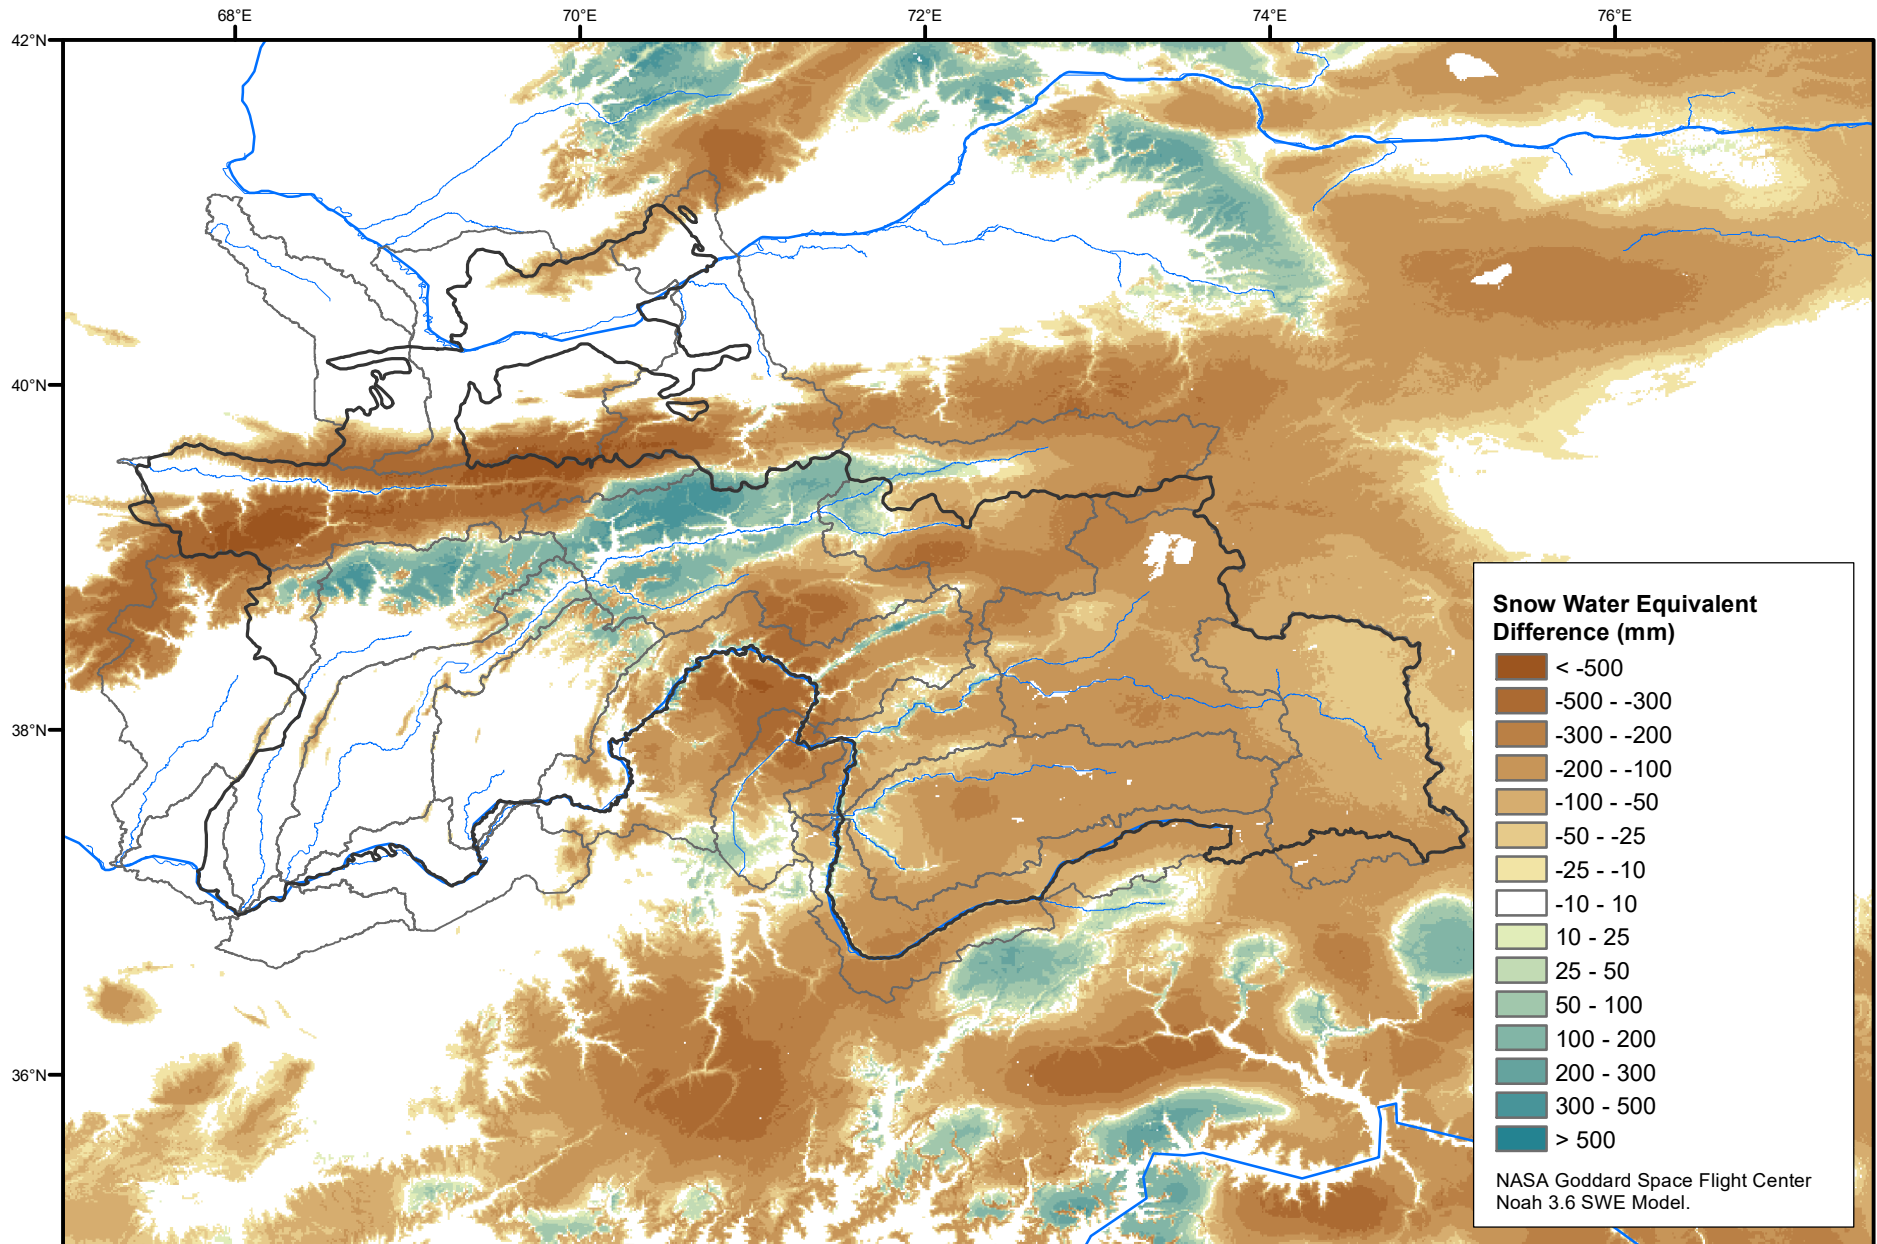

Daily Snow Water Equivalent Difference Anomaly

March 07, 2021 minus Average (2002-2016)

Map created by USGS/EROS