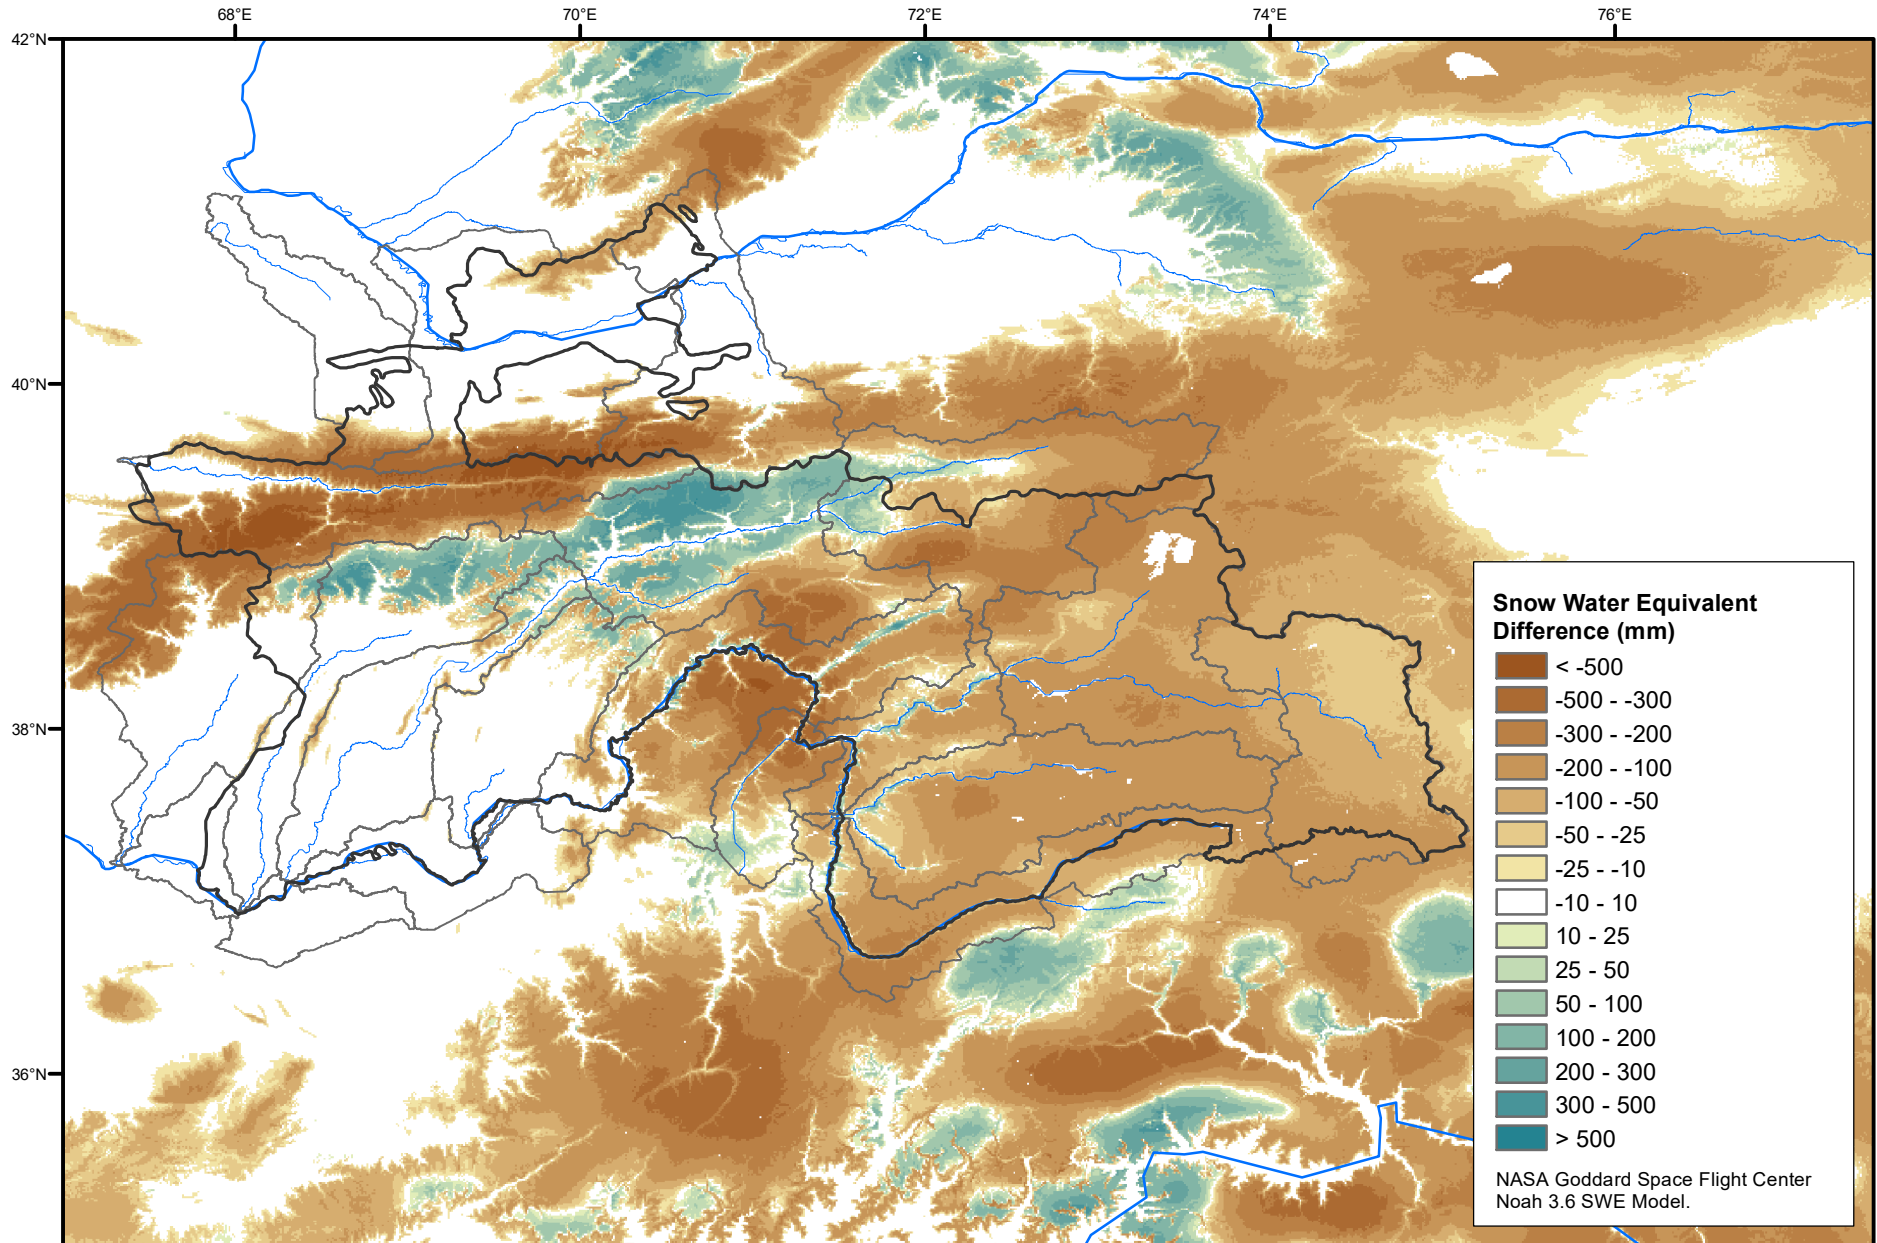

# Daily Snow Water Equivalent Difference Anomaly

March 08, 2021 minus Average (2002-2016)

Map created by USGS/EROS