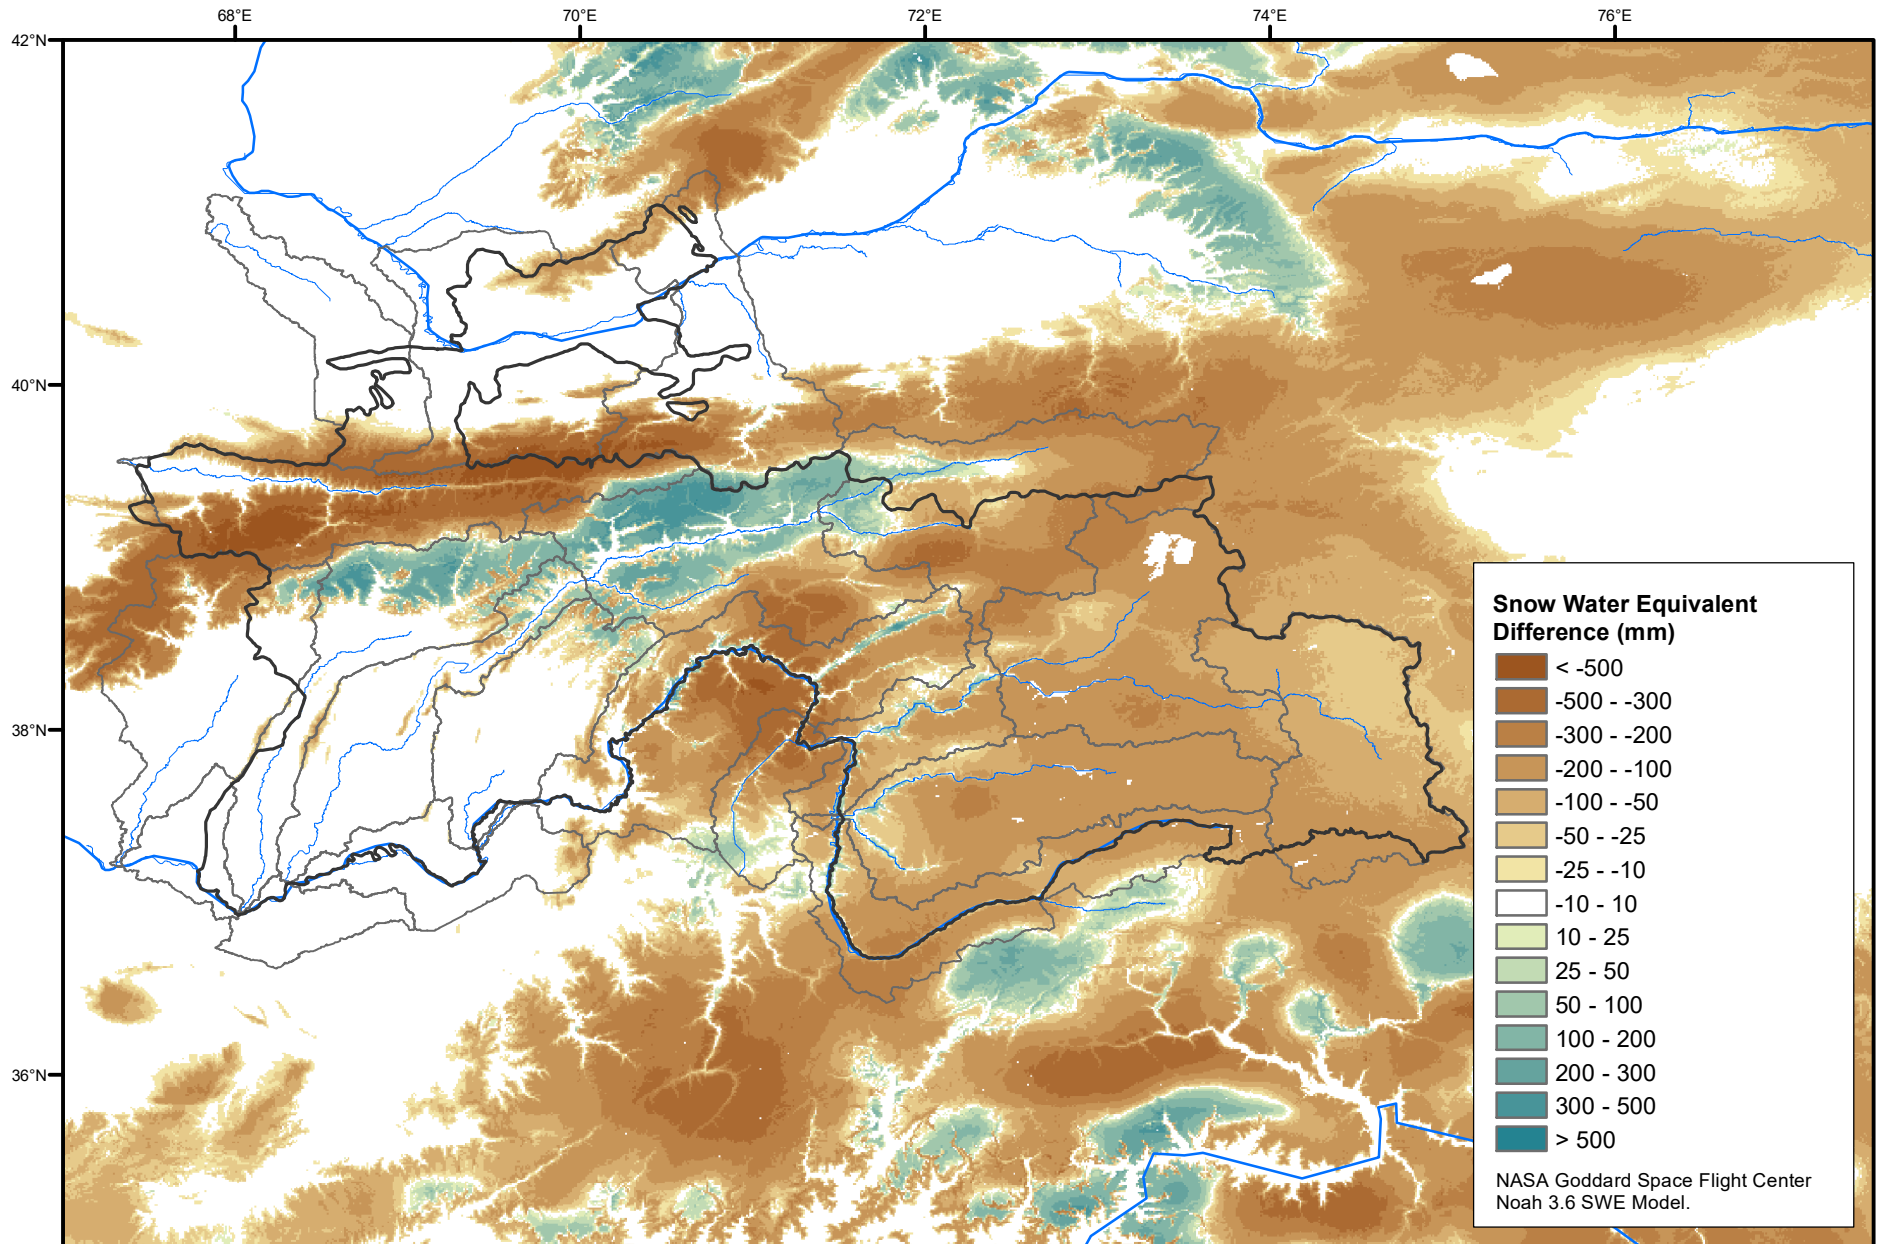

Daily Snow Water Equivalent Difference Anomaly

March 09, 2021 minus Average (2002-2016)

Map created by USGS/EROS