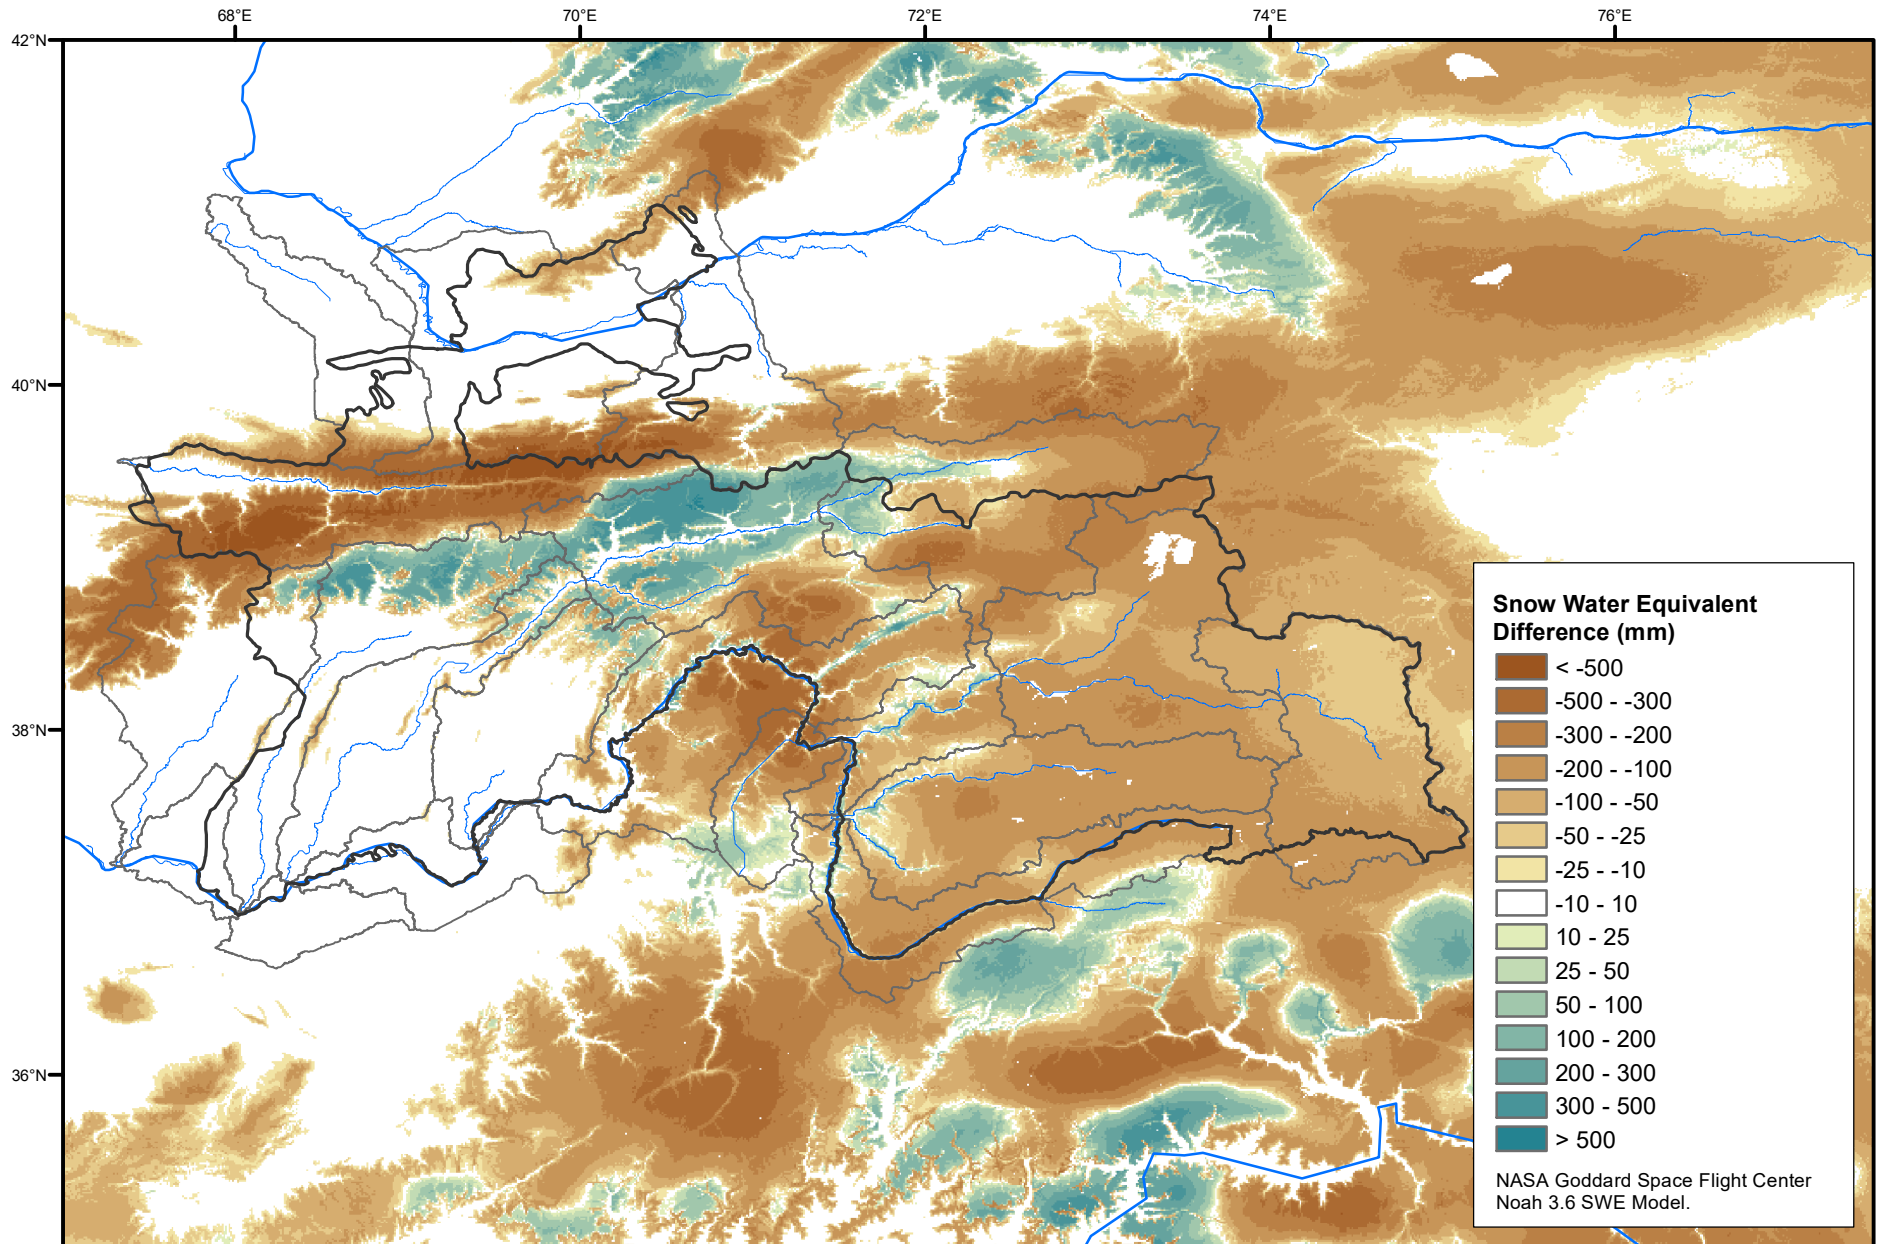

Daily Snow Water Equivalent Difference Anomaly

March 12, 2021 minus Average (2002-2016)

Map created by USGS/EROS