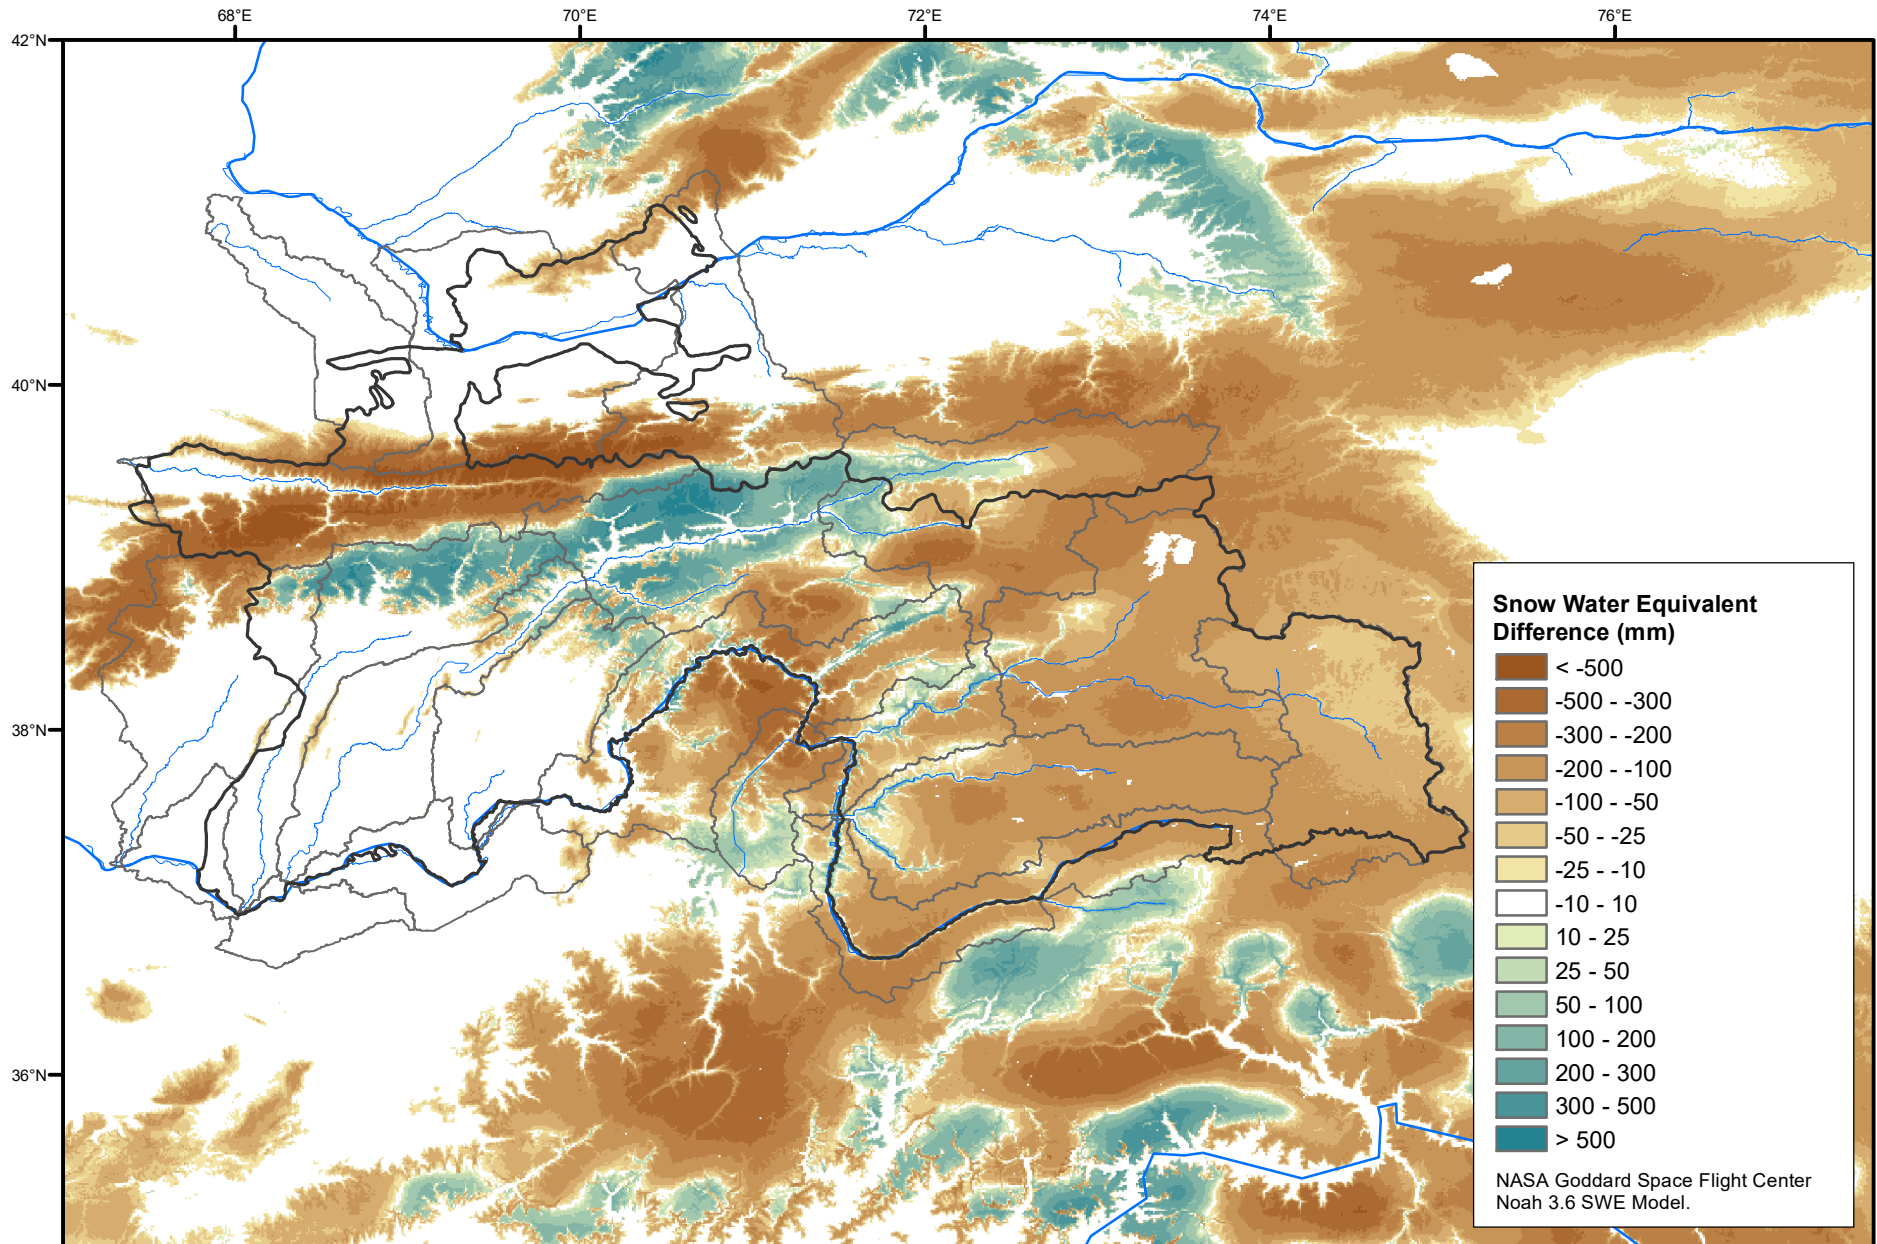

# Daily Snow Water Equivalent Difference Anomaly

March 20, 2021 minus Average (2002-2016)

Map created by USGS/EROS