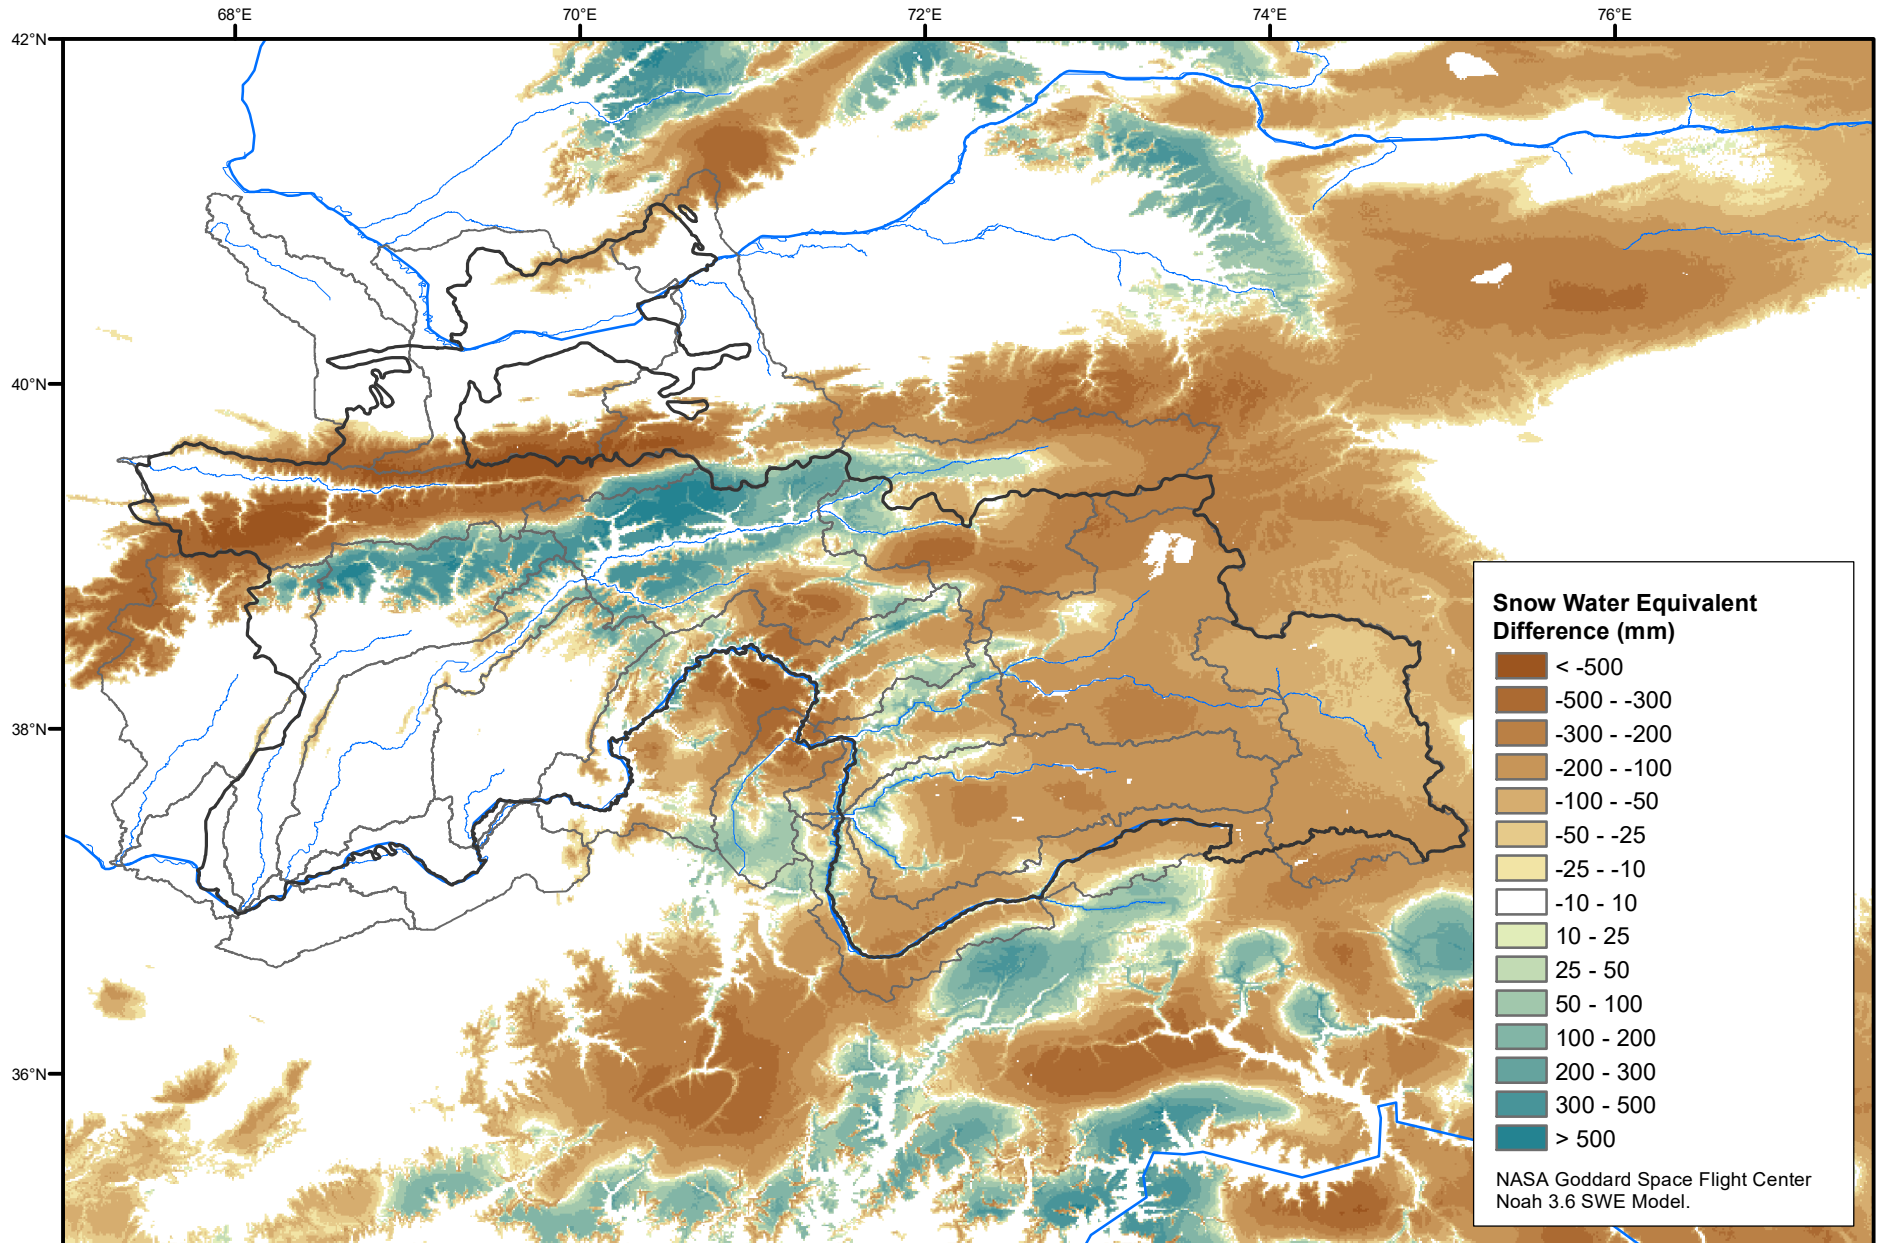

# Daily Snow Water Equivalent Difference Anomaly

March 27, 2021 minus Average (2002-2016)

Map created by USGS/EROS