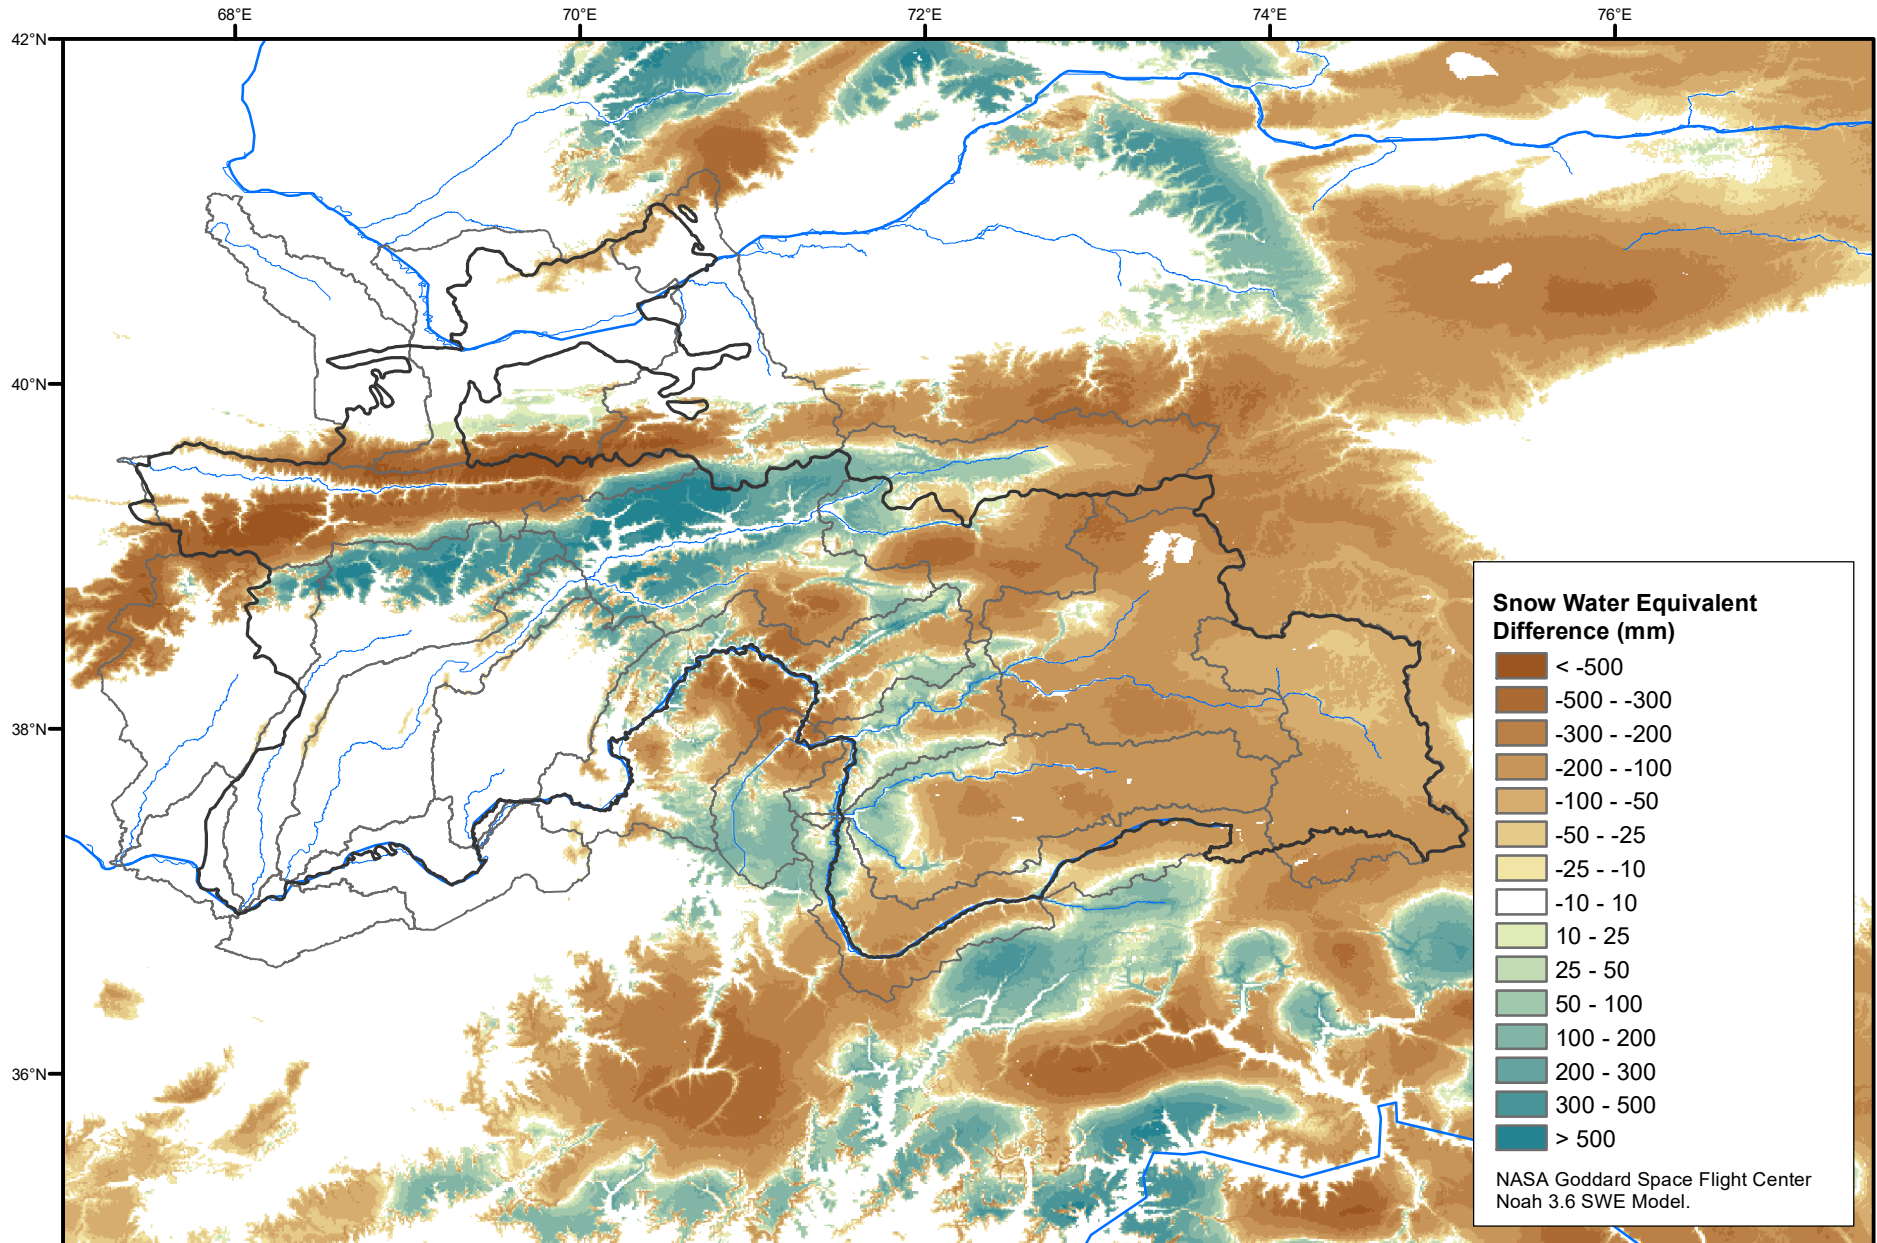

# Daily Snow Water Equivalent Difference Anomaly

April 01, 2021 minus Average (2002-2016)

Map created by USGS/EROS