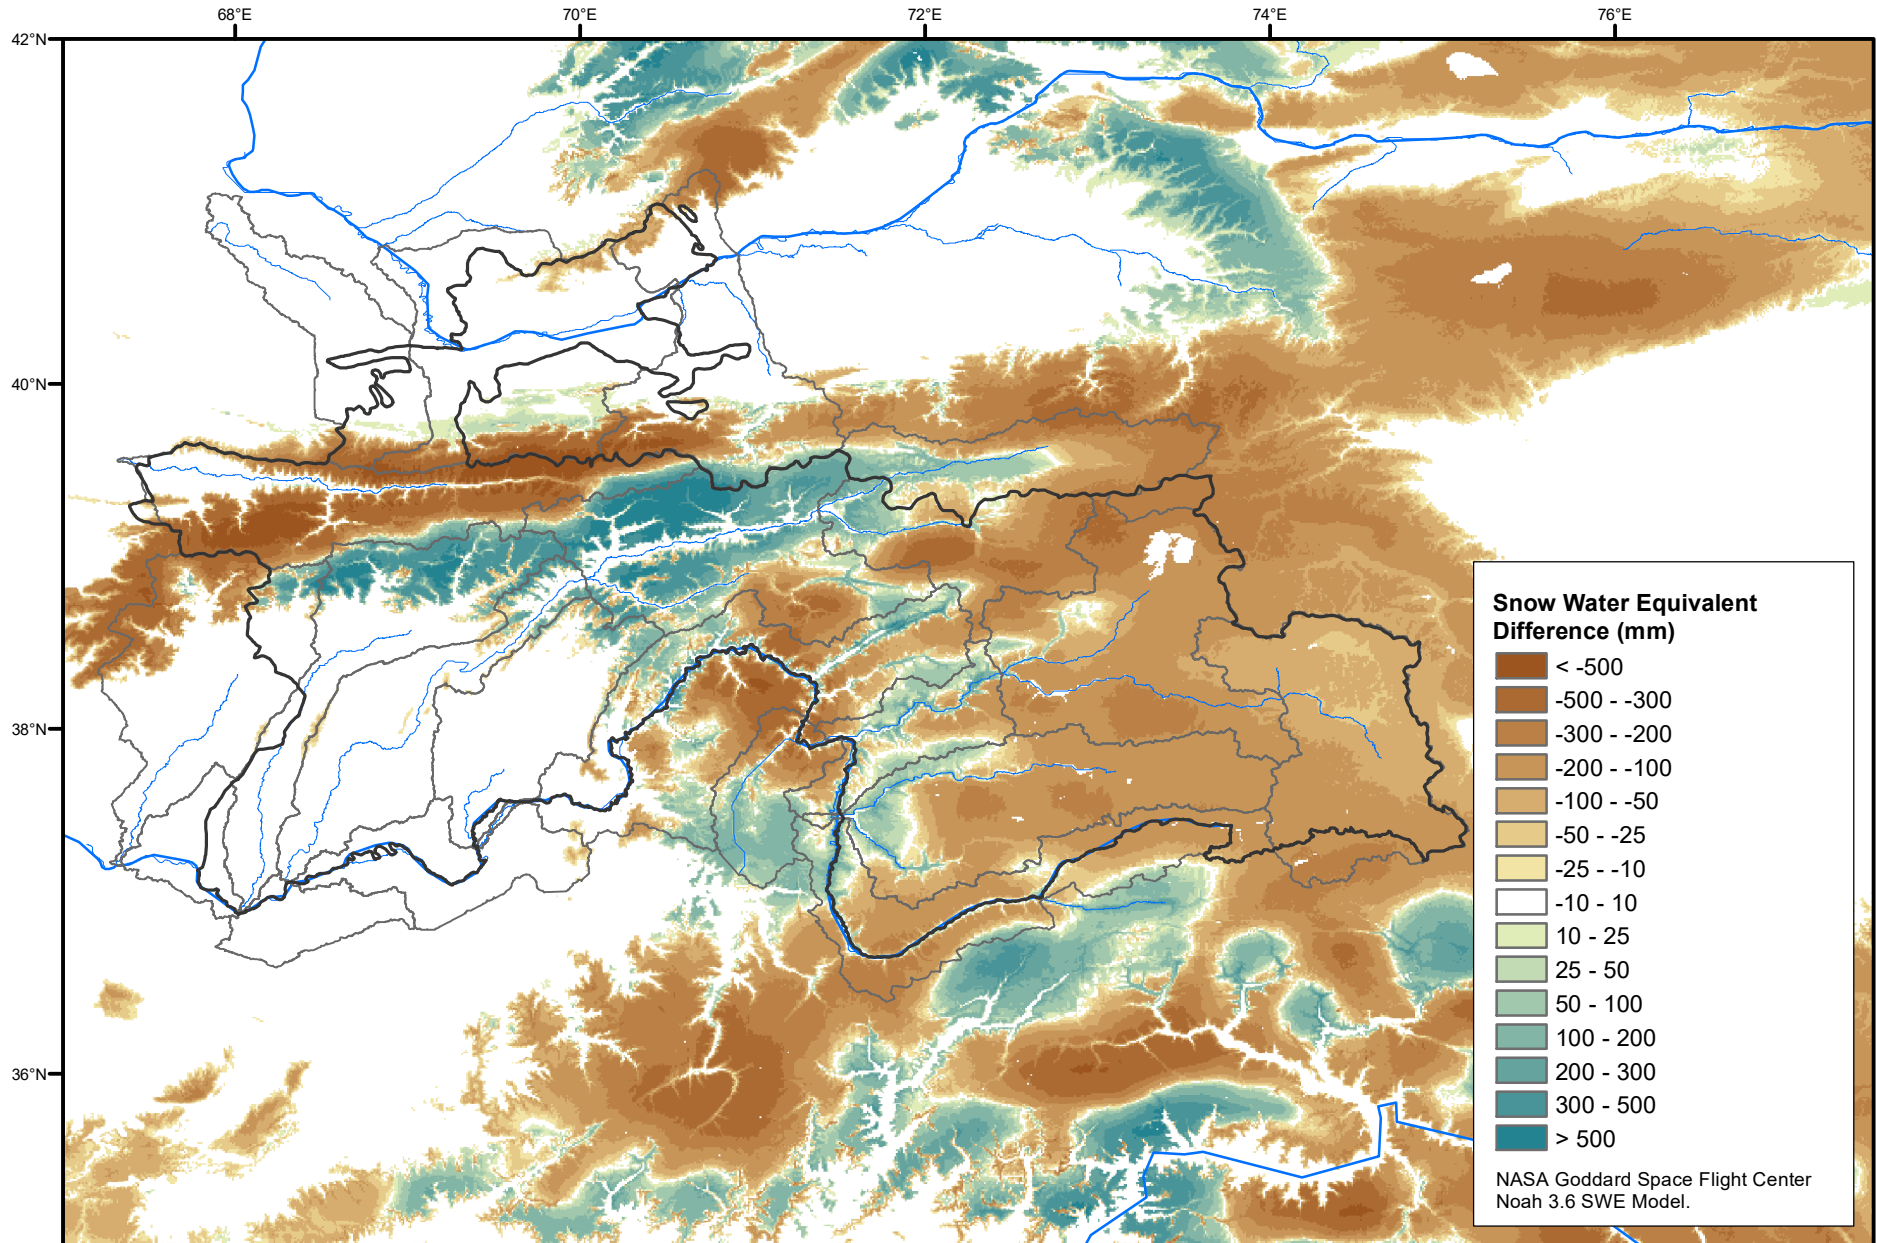

Daily Snow Water Equivalent Difference Anomaly

April 02, 2021 minus Average (2002-2016)

Map created by USGS/EROS