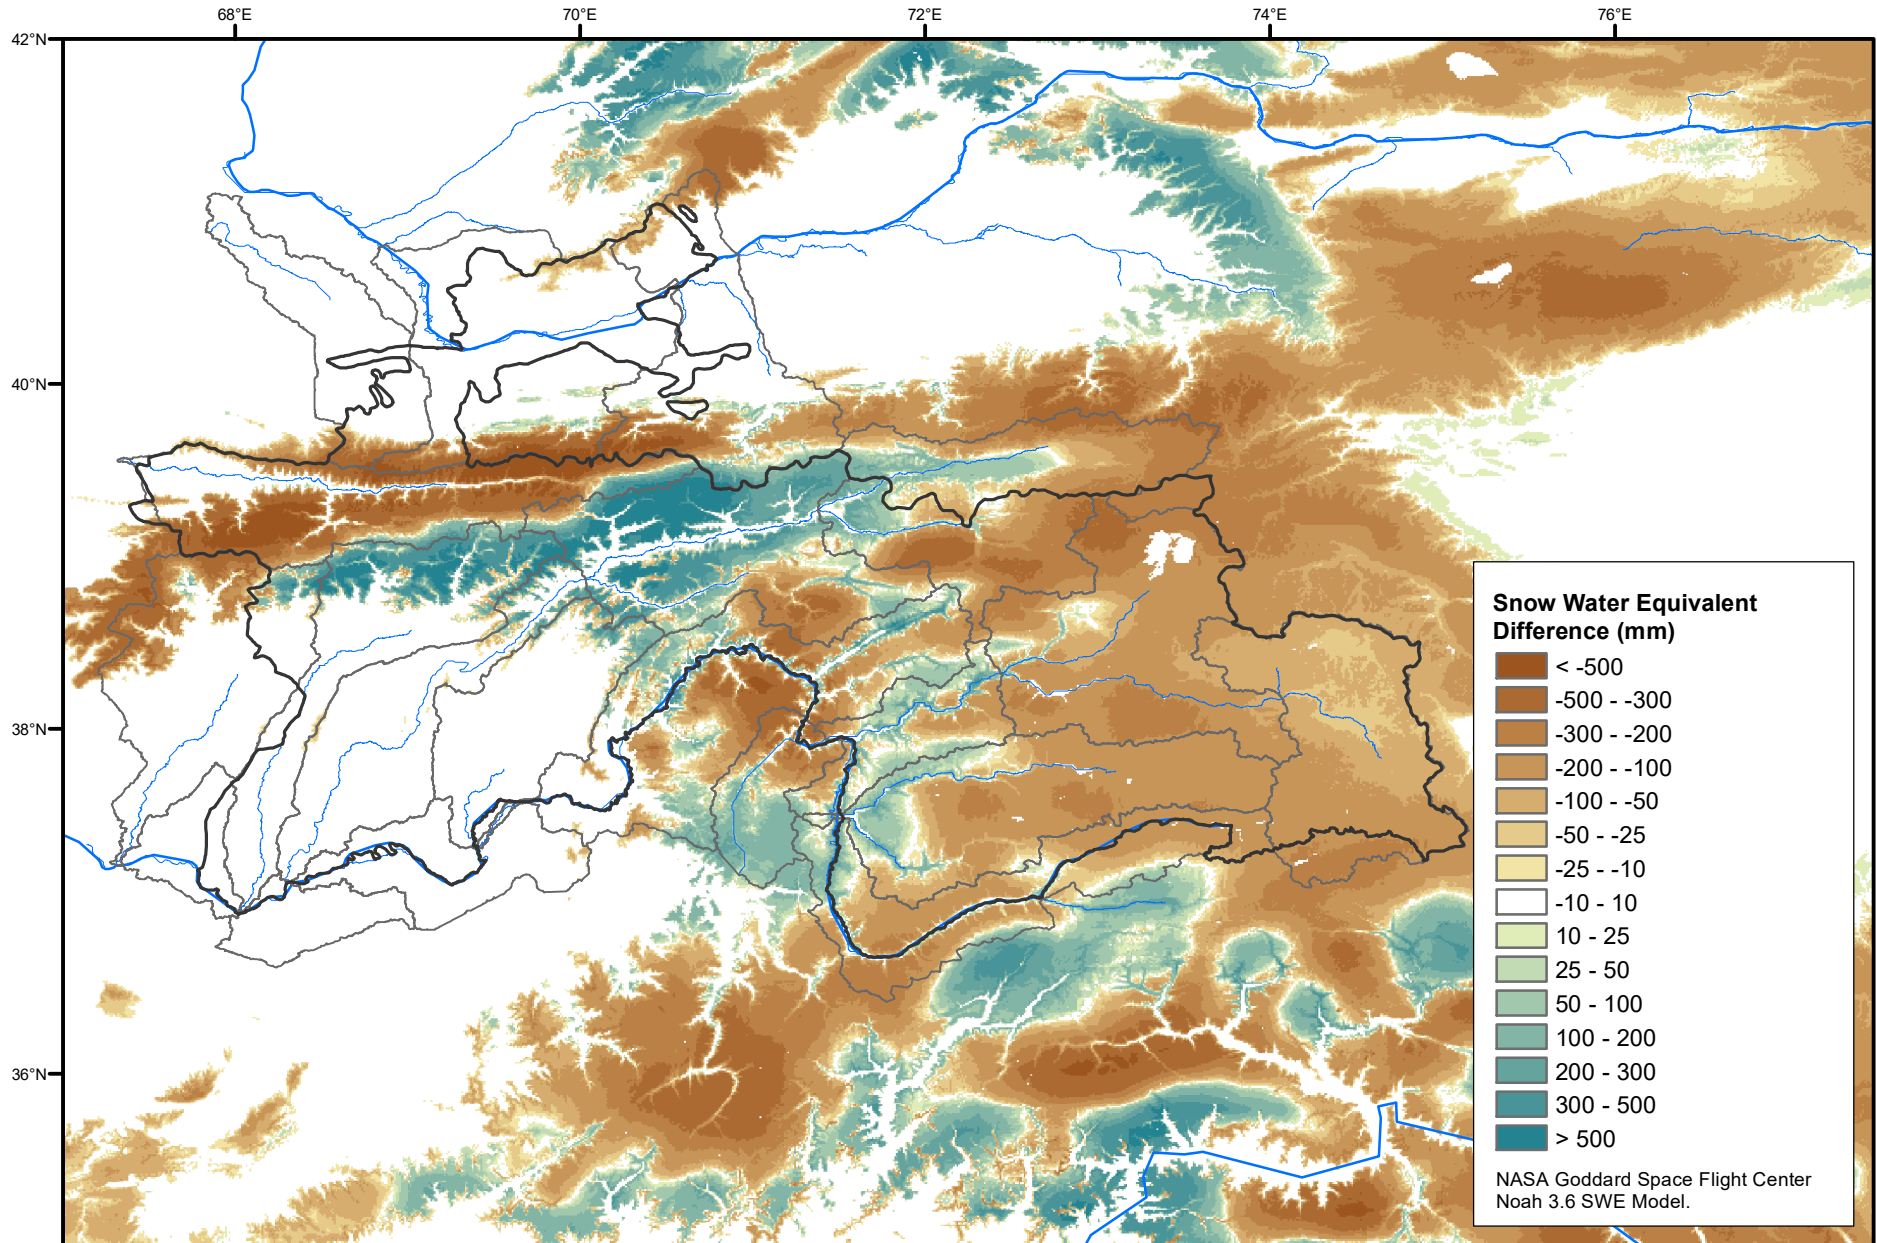

Daily Snow Water Equivalent Difference Anomaly

April 07, 2021 minus Average (2002-2016)

Map created by USGS/EROS