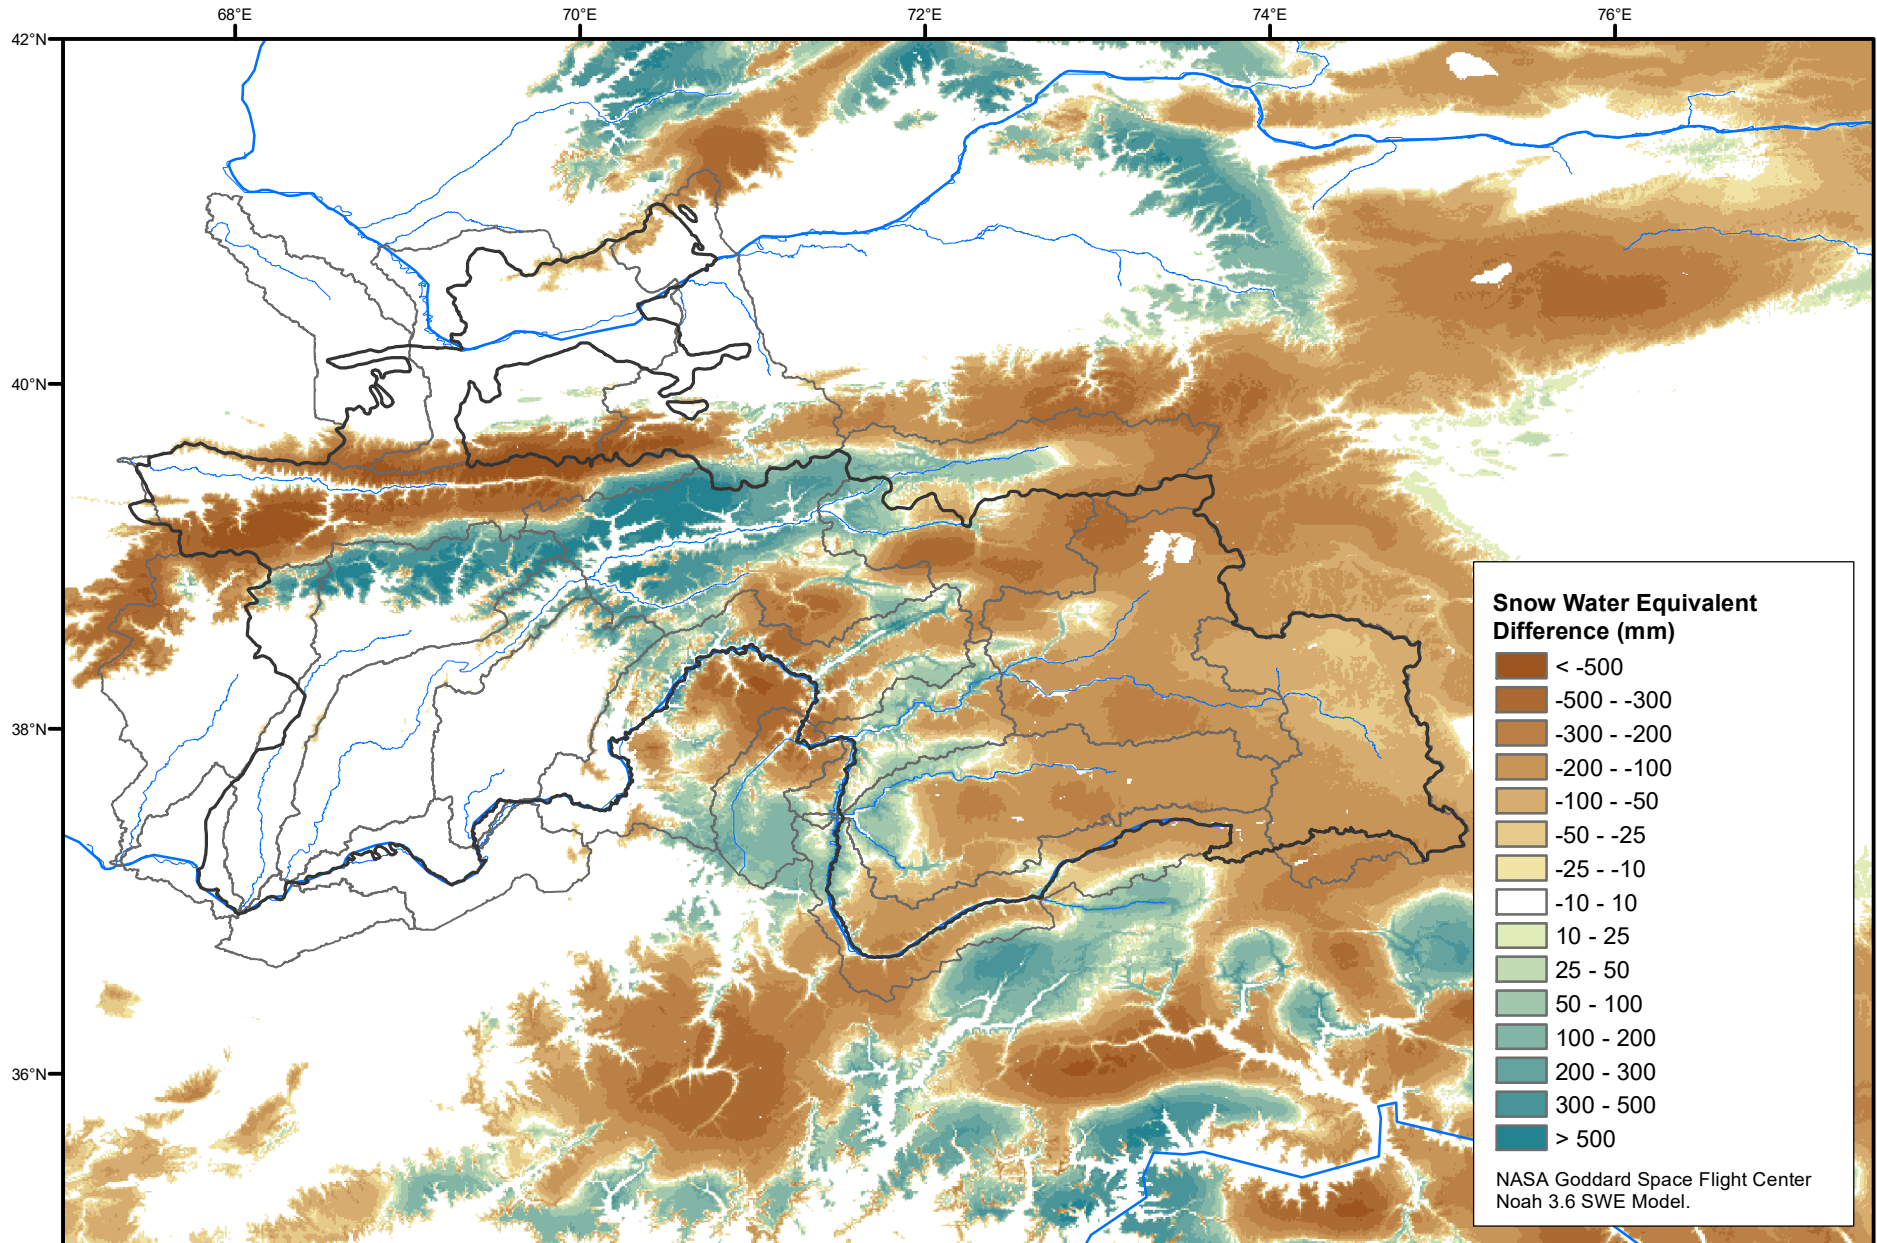

Daily Snow Water Equivalent Difference Anomaly

April 08, 2021 minus Average (2002-2016)

Map created by USGS/EROS