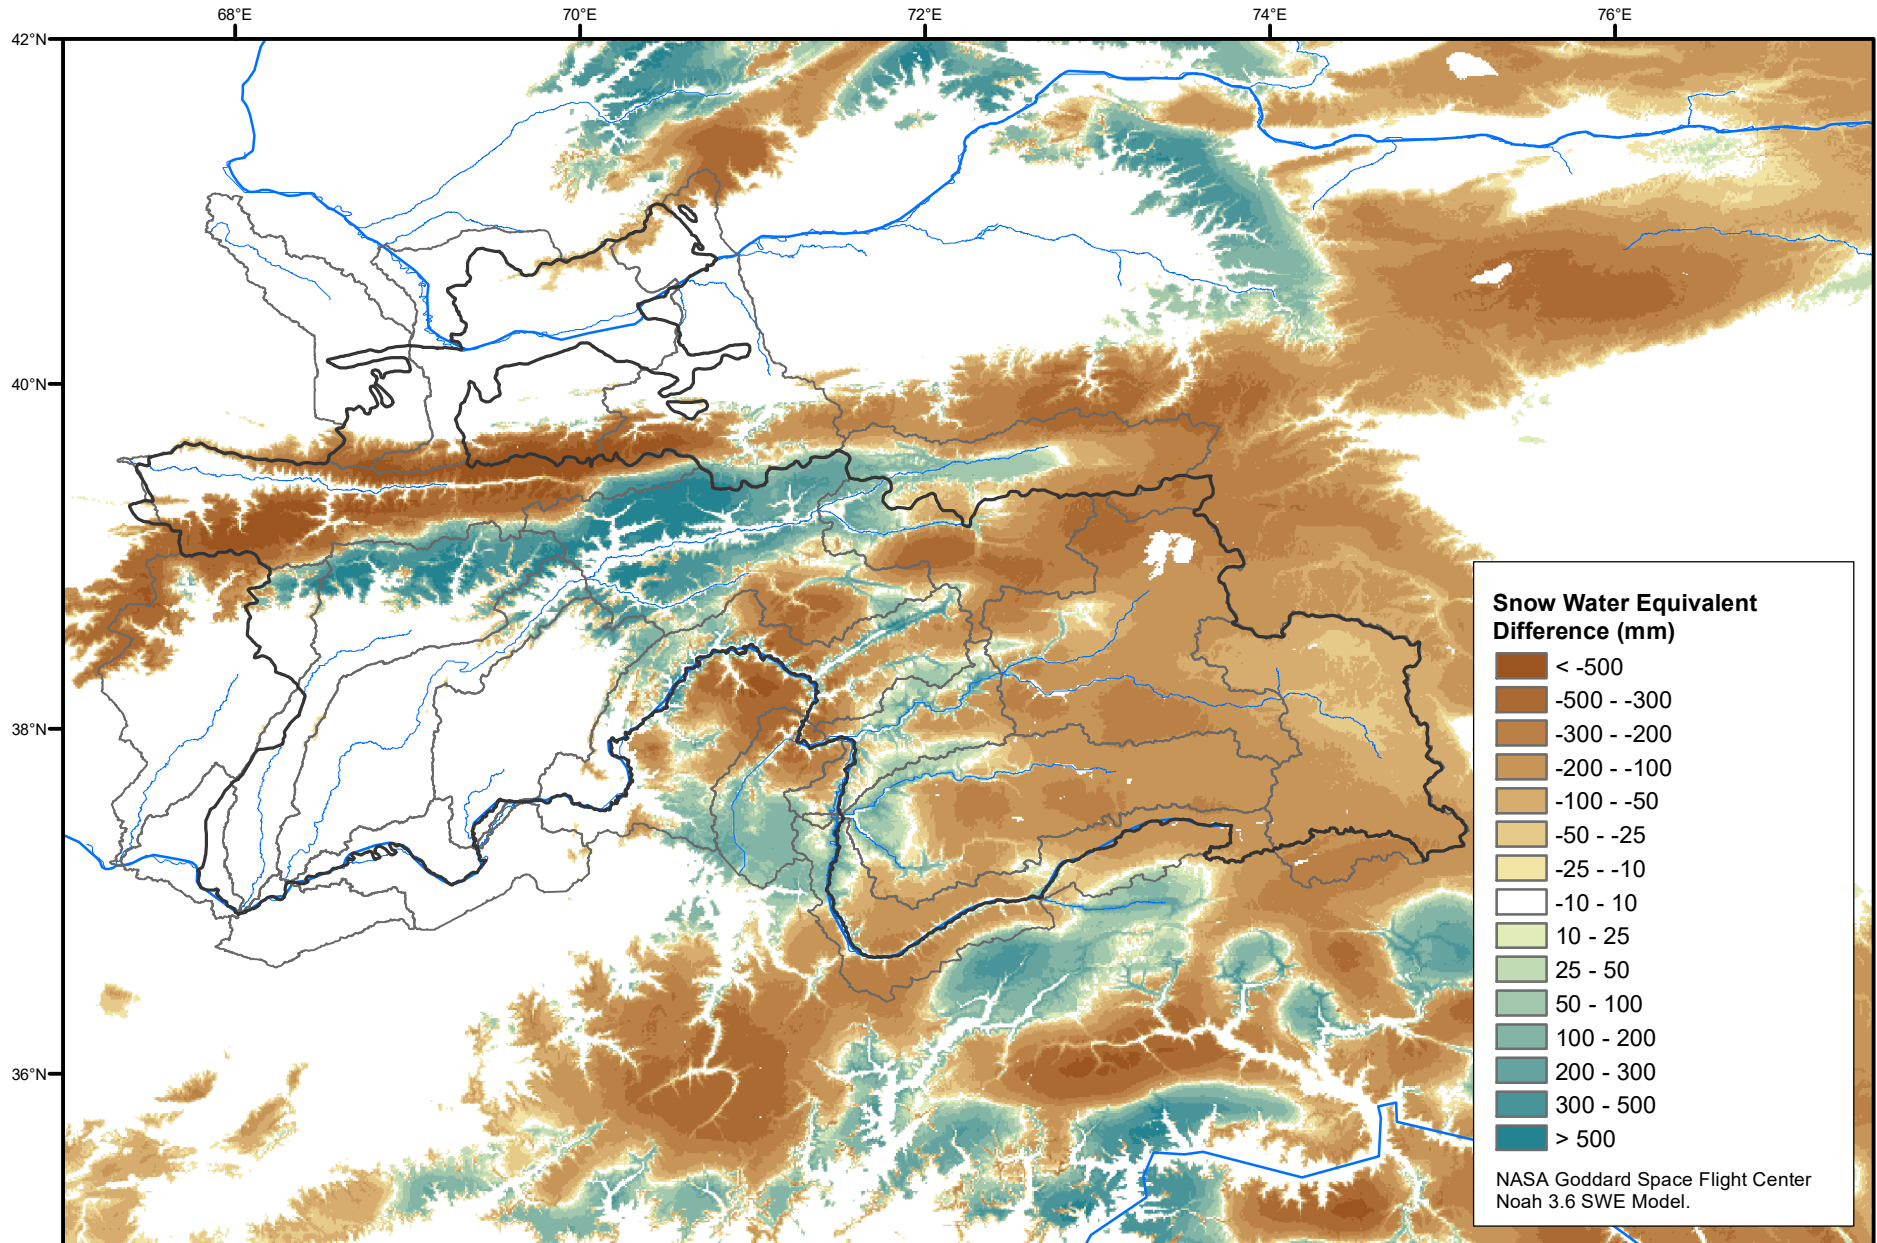

# Daily Snow Water Equivalent Difference Anomaly

April 11, 2021 minus Average (2002-2016)

Map created by USGS/EROS