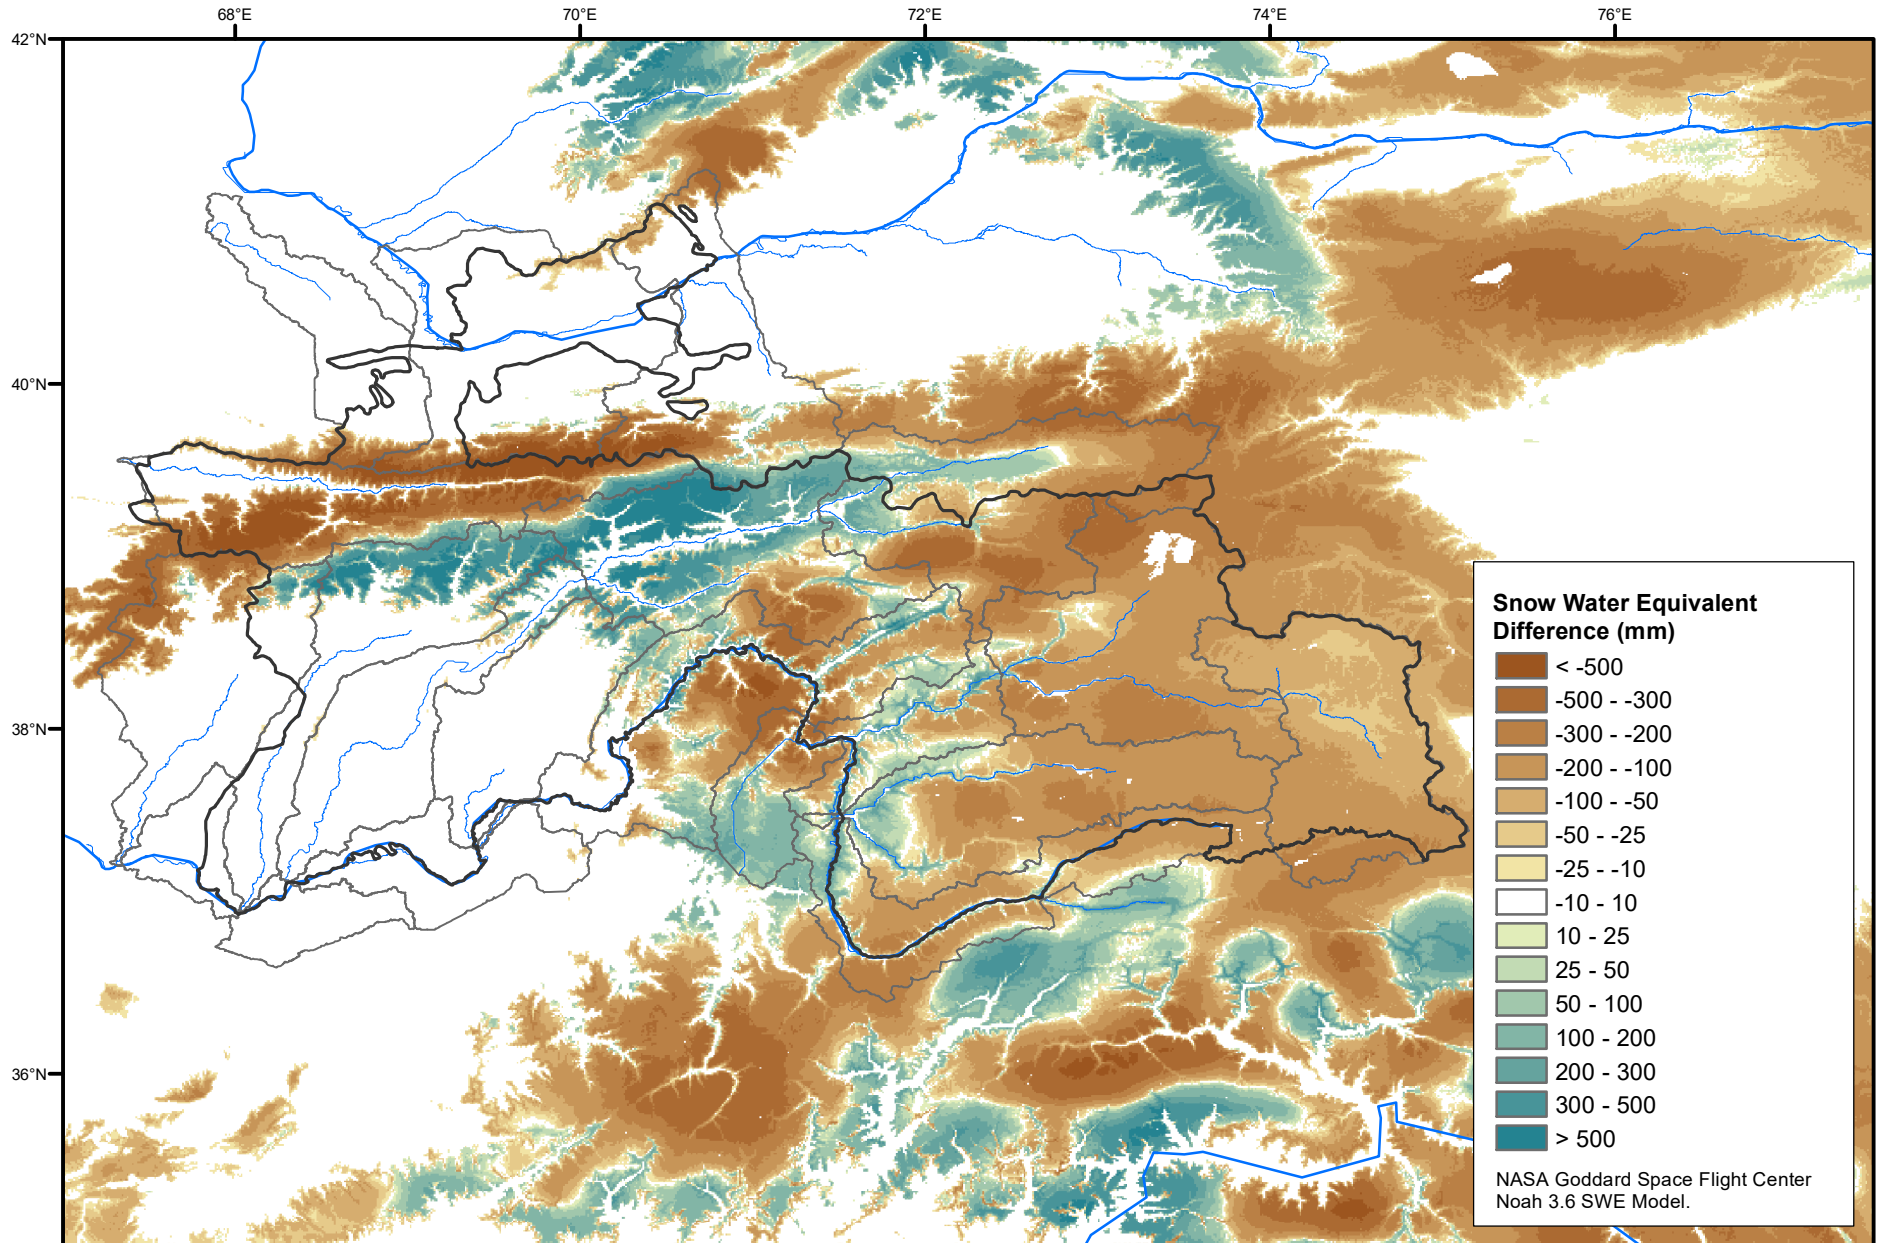

# Daily Snow Water Equivalent Difference Anomaly

April 12, 2021 minus Average (2002-2016)

Map created by USGS/EROS