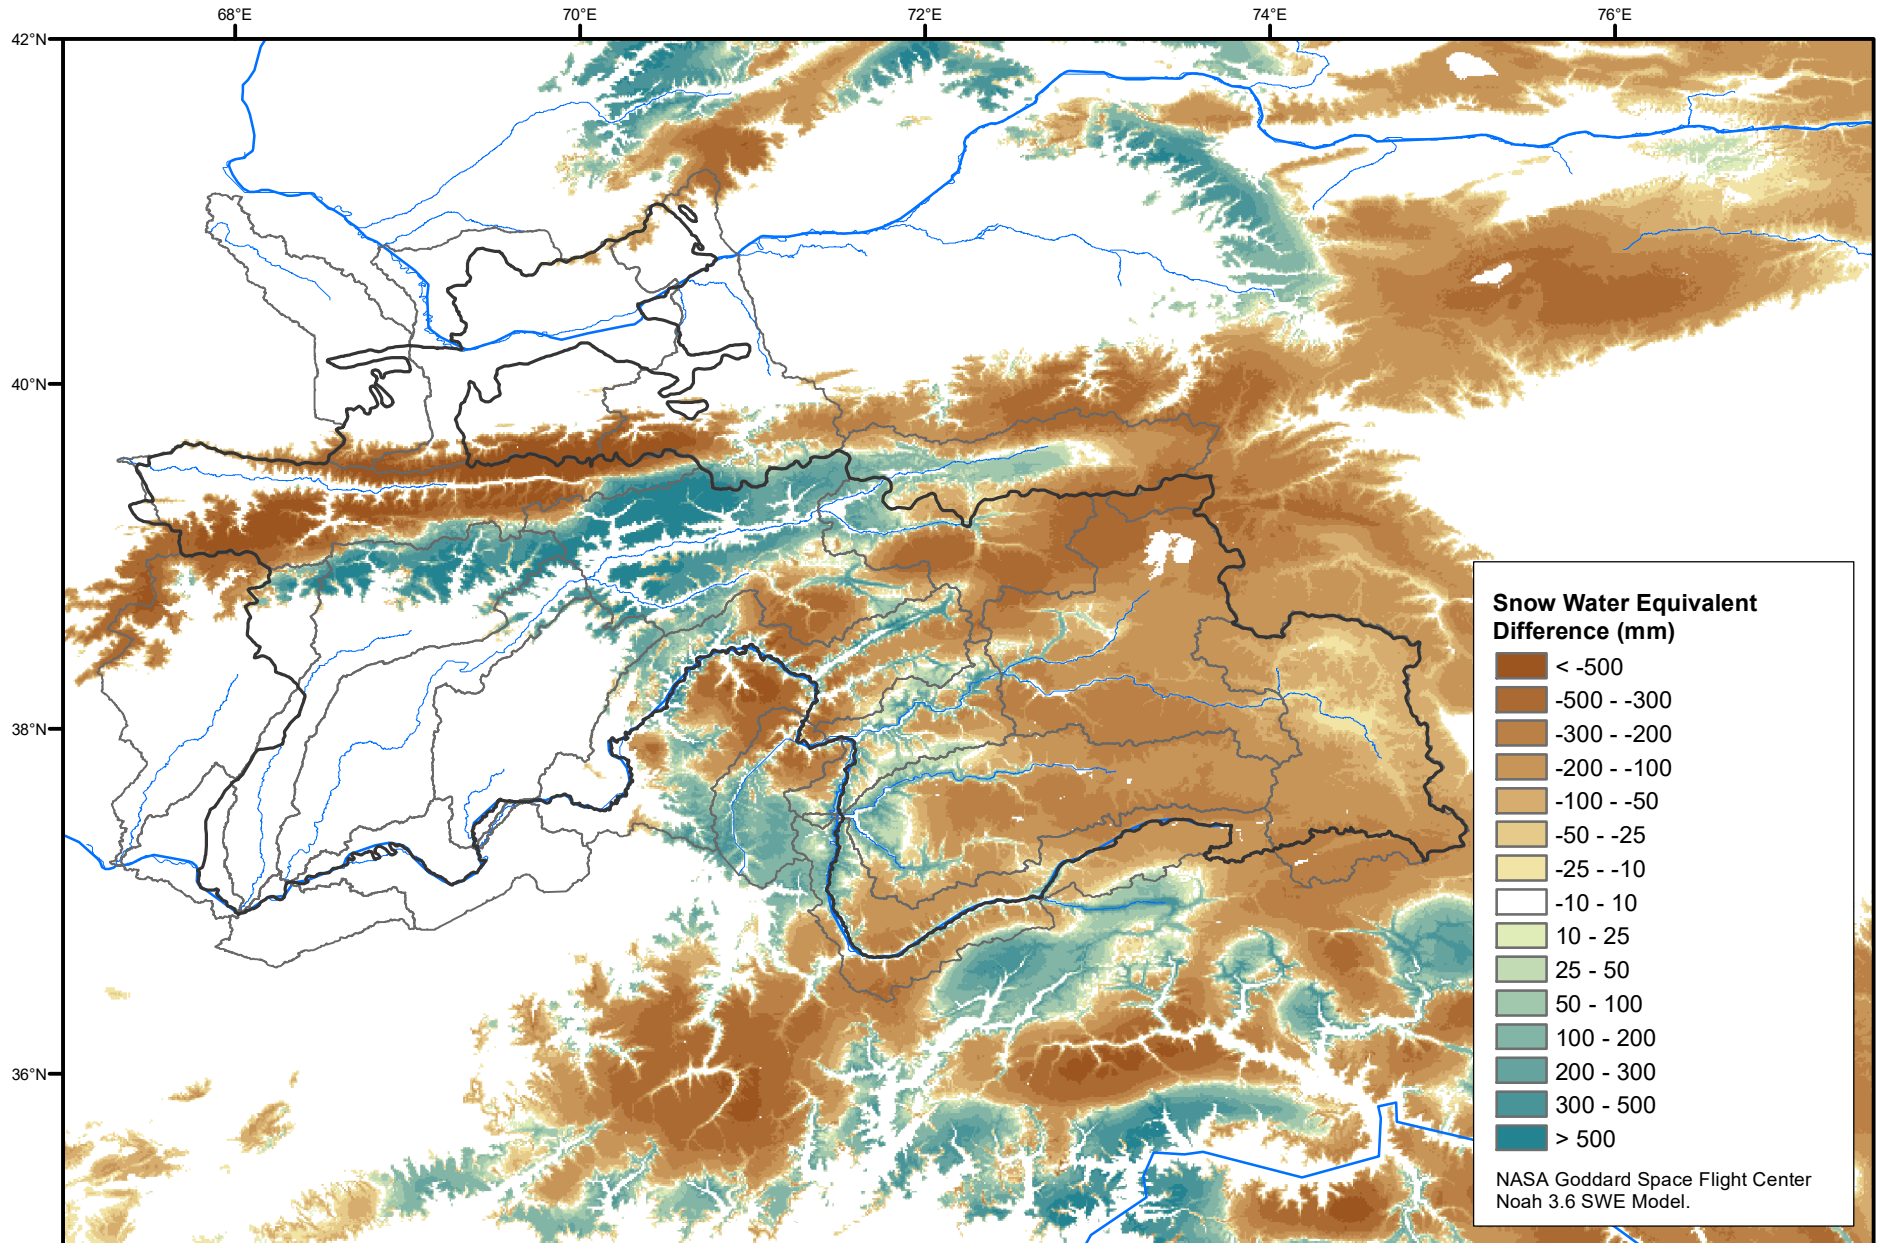

# Daily Snow Water Equivalent Difference Anomaly

April 27, 2021 minus Average (2002-2016)

Map created by USGS/EROS