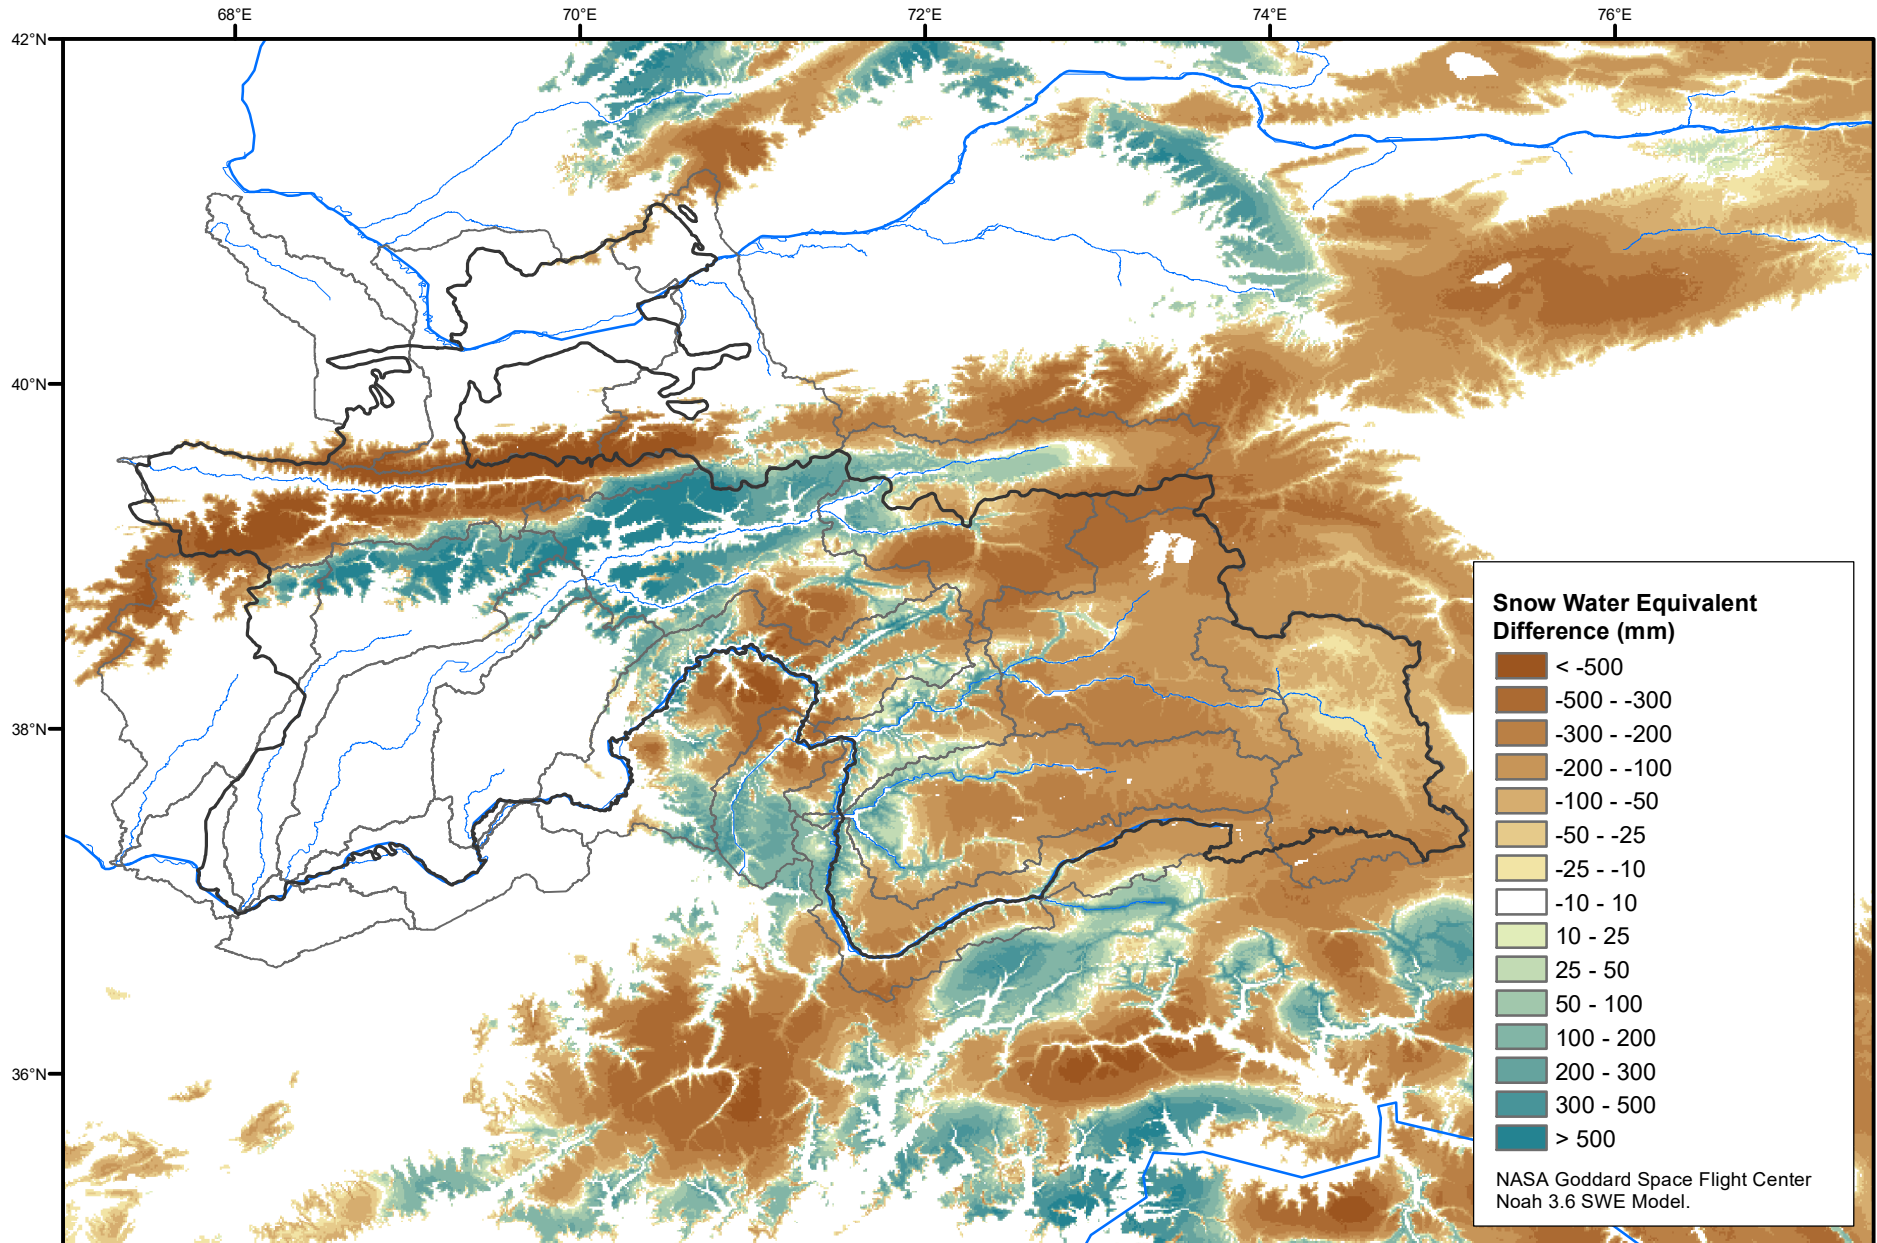

# Daily Snow Water Equivalent Difference Anomaly

April 28, 2021 minus Average (2002-2016)

Map created by USGS/EROS