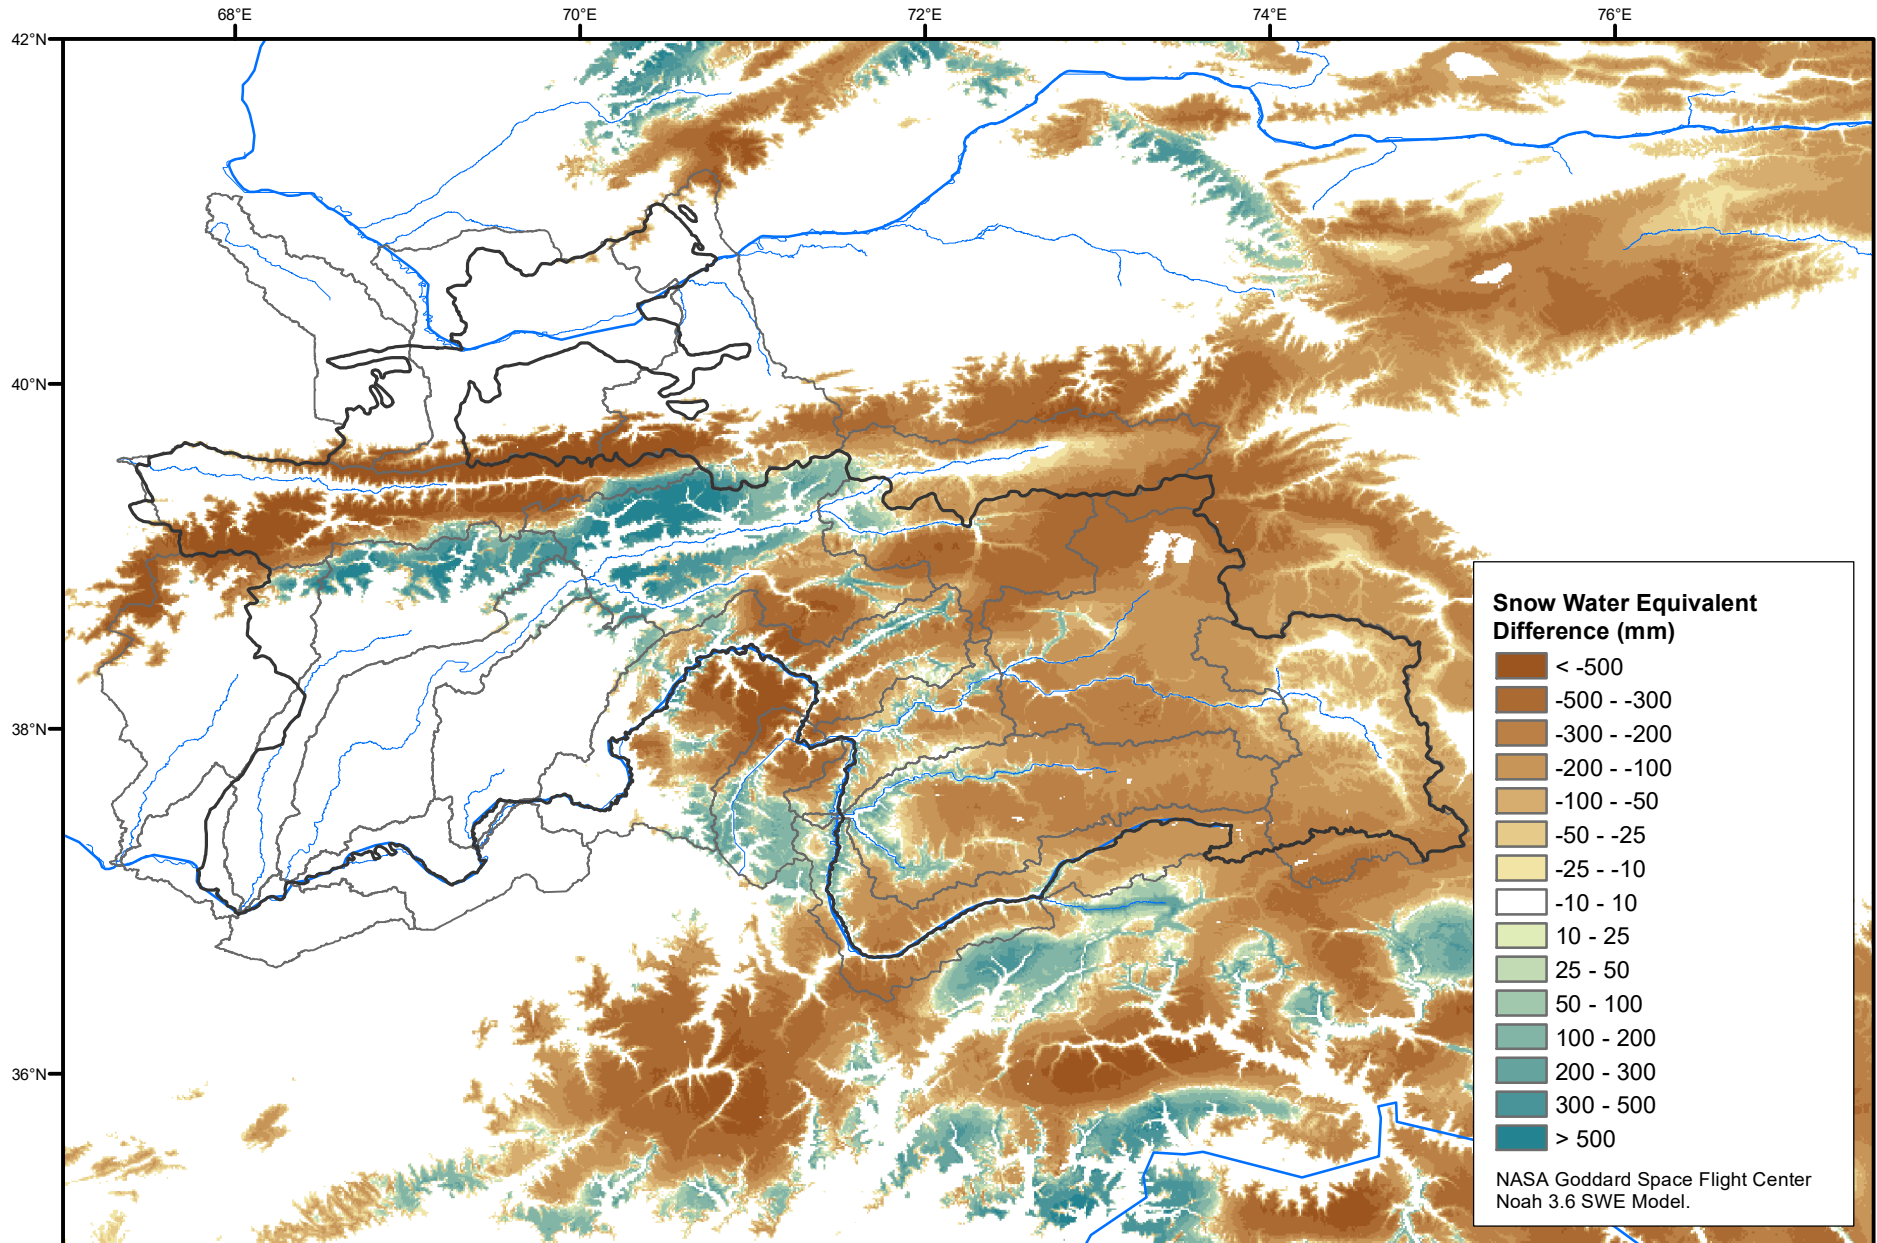

Daily Snow Water Equivalent Difference Anomaly

May 11, 2021 minus Average (2002-2016)

Map created by USGS/EROS