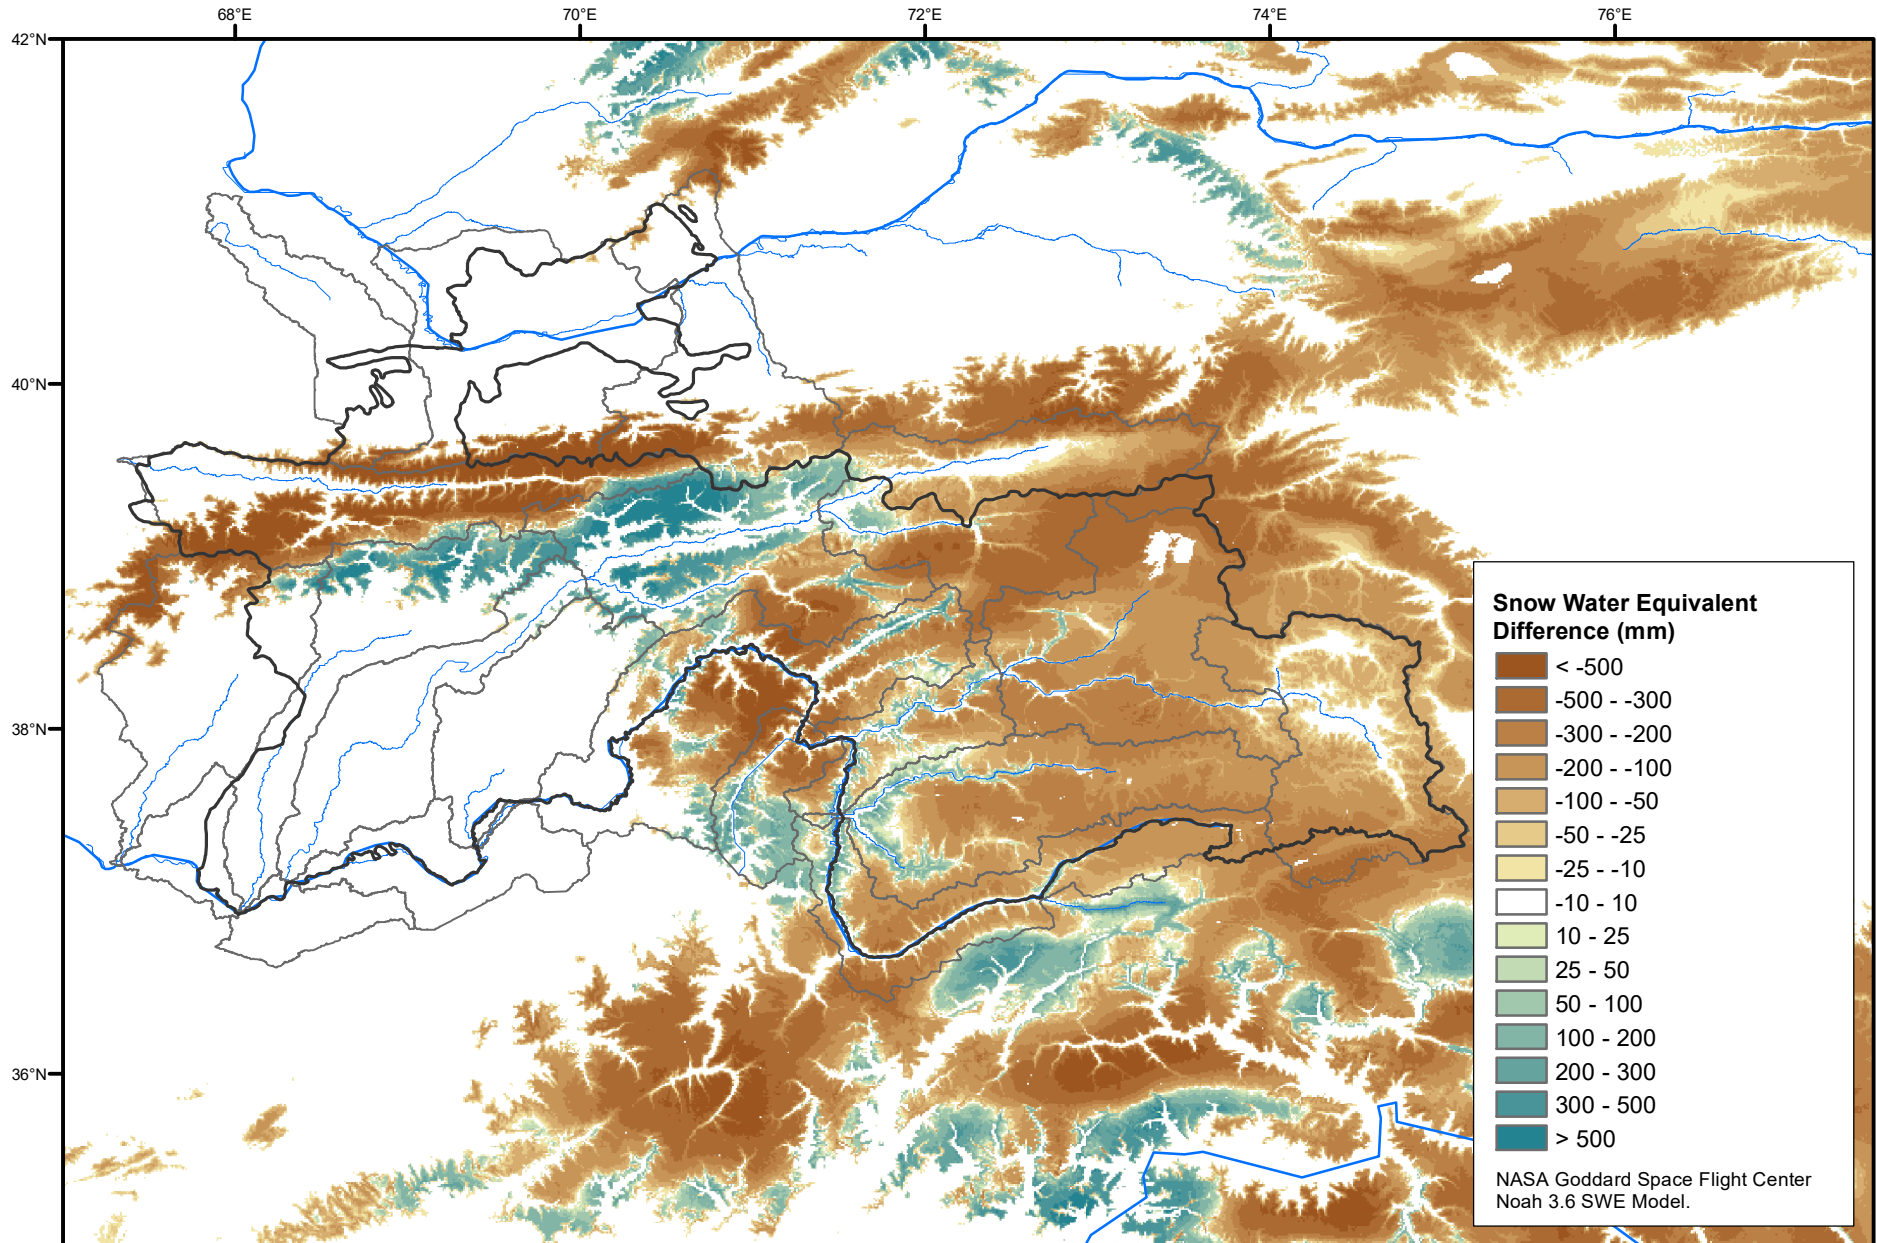

Daily Snow Water Equivalent Difference Anomaly

May 14, 2021 minus Average (2002-2016)

Map created by USGS/EROS