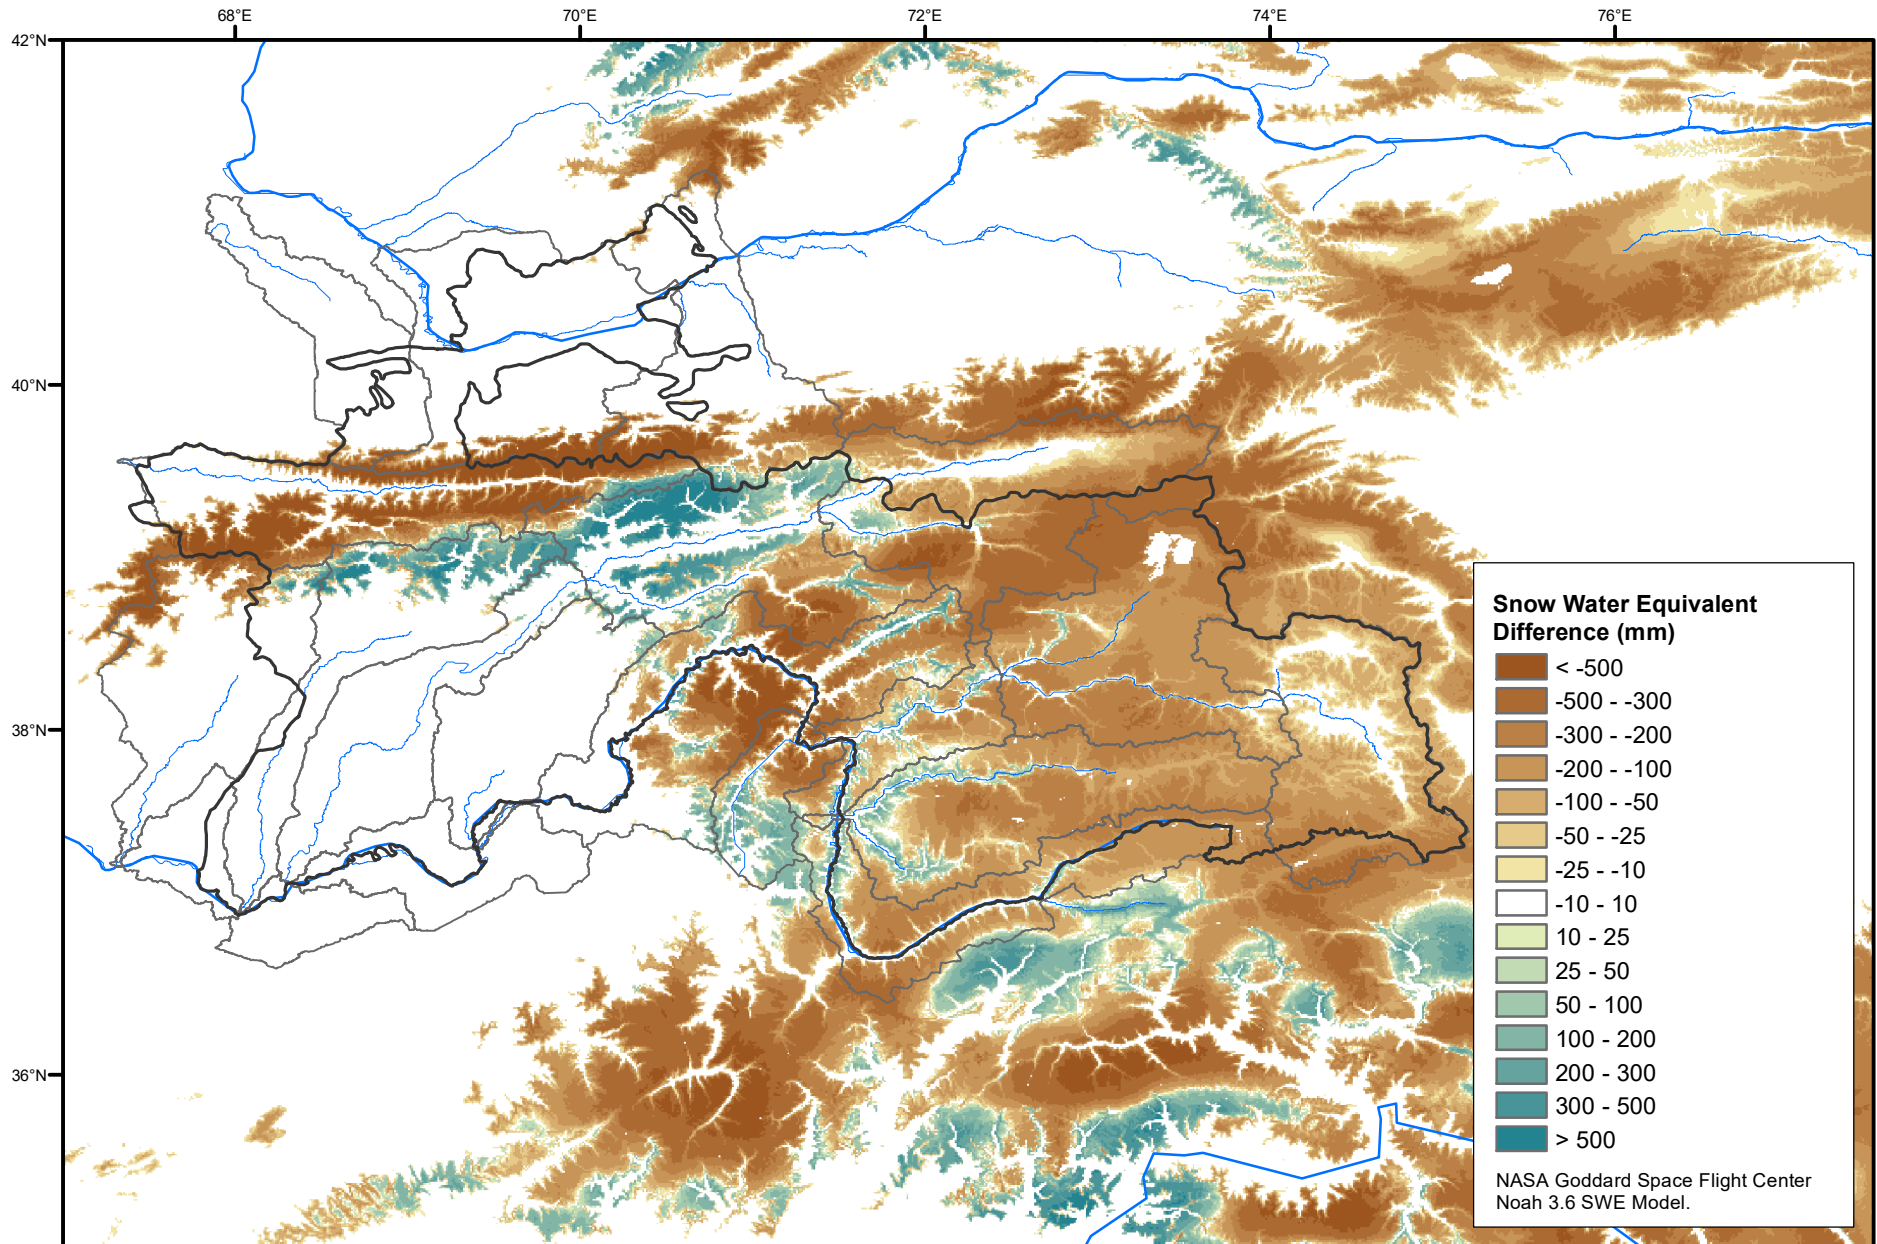

# Daily Snow Water Equivalent Difference Anomaly

May 20, 2021 minus Average (2002-2016)

Map created by USGS/EROS