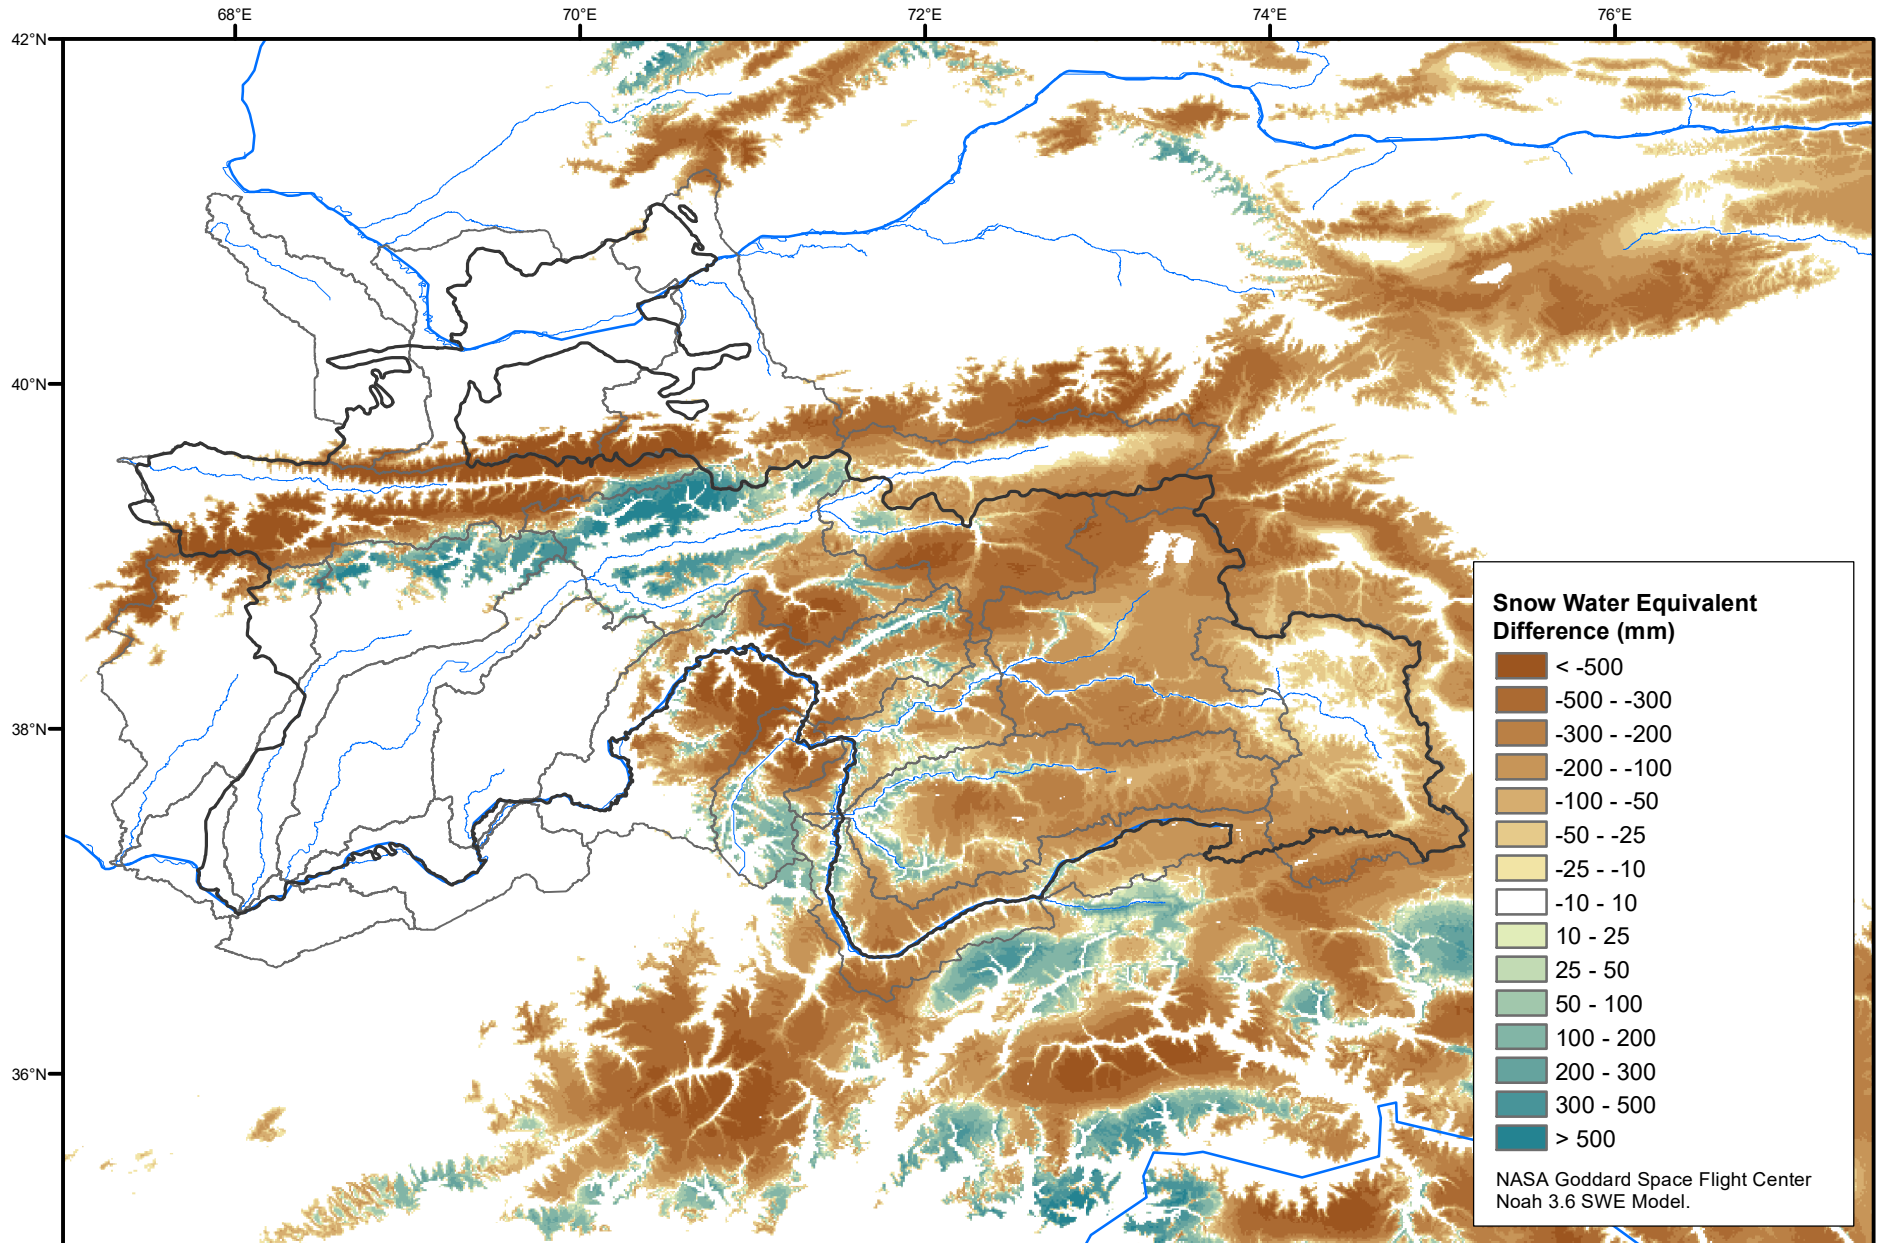

Daily Snow Water Equivalent Difference Anomaly

May 28, 2021 minus Average (2002-2016)

Map created by USGS/EROS