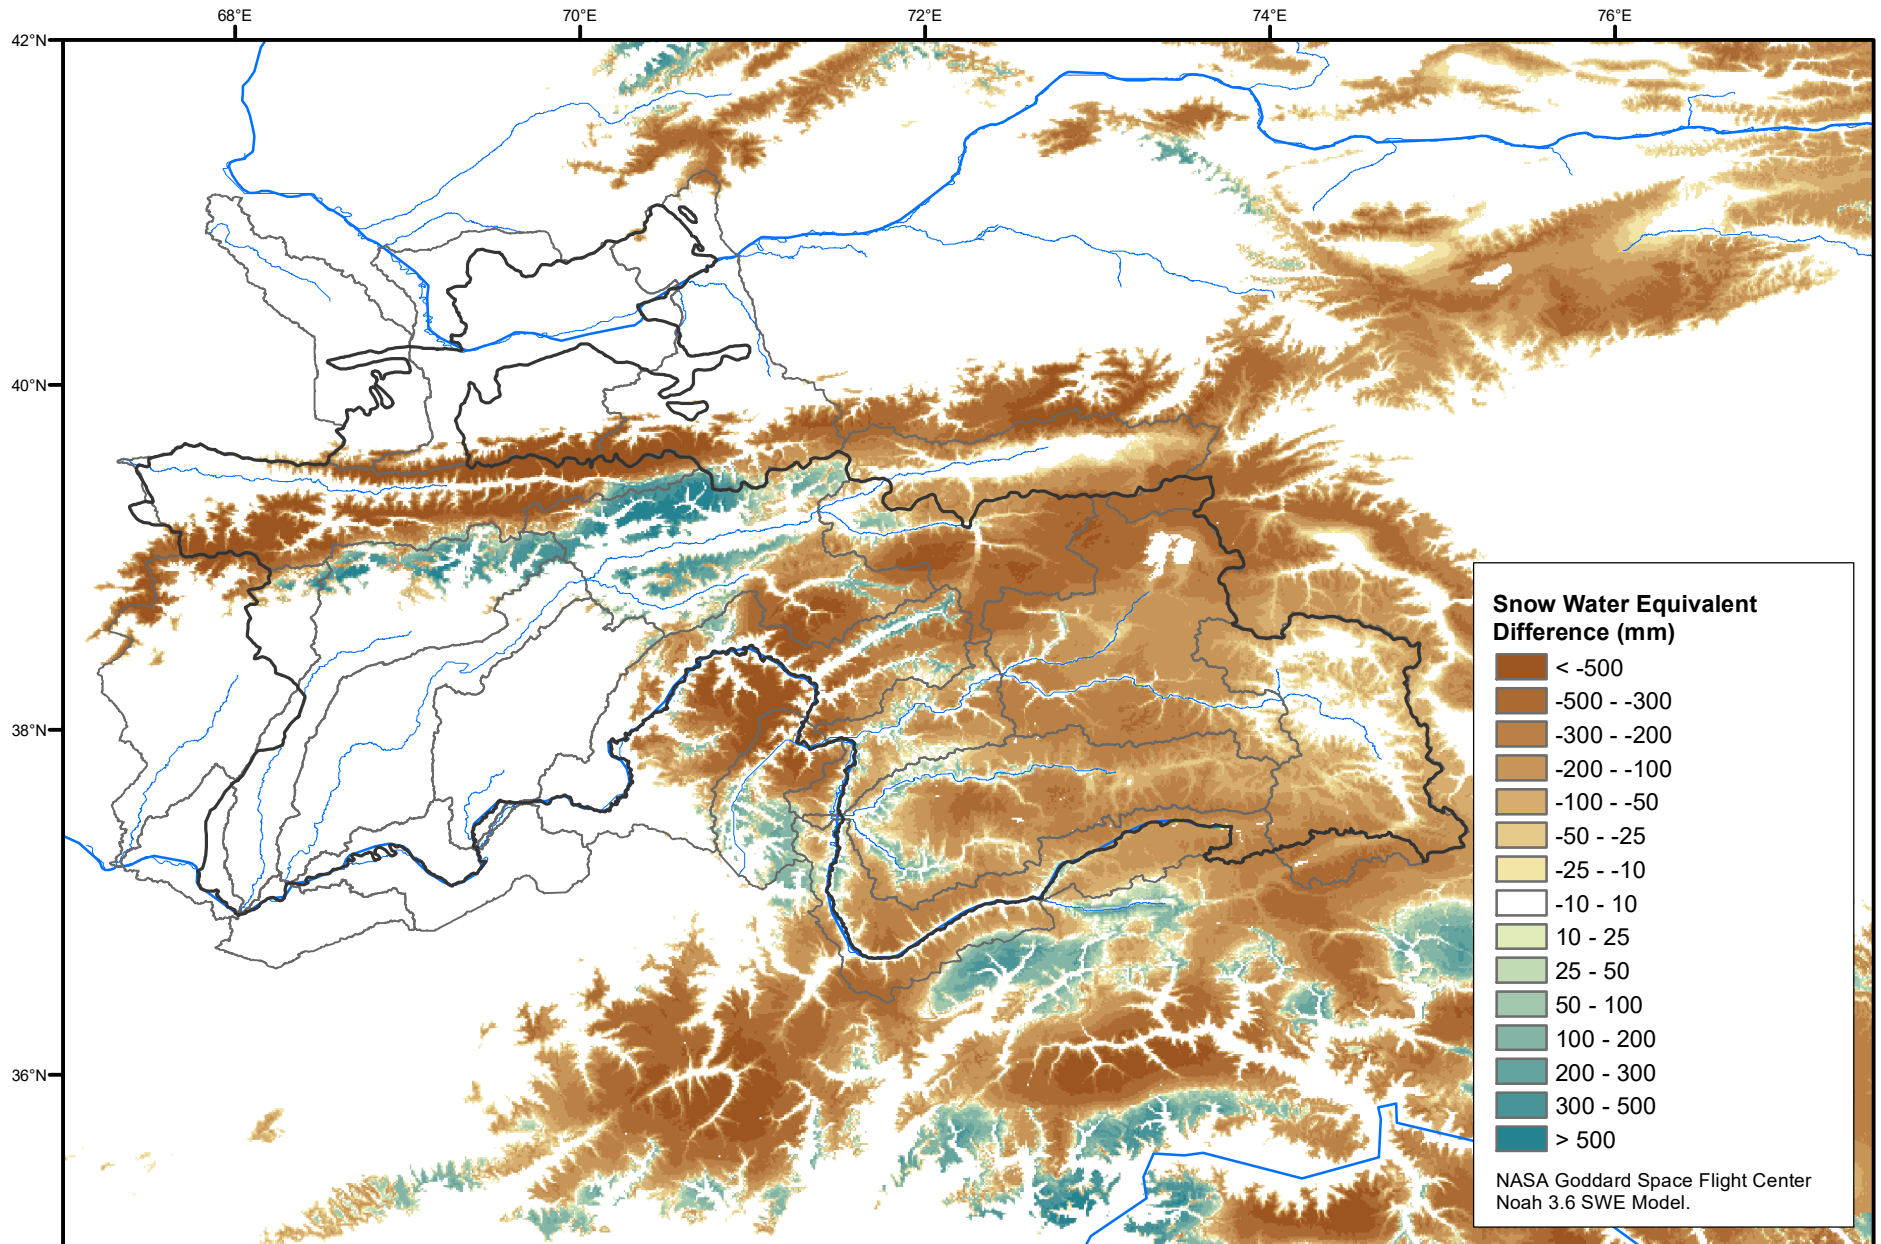

# Daily Snow Water Equivalent Difference Anomaly

June 01, 2021 minus Average (2002-2016)

Map created by USGS/EROS