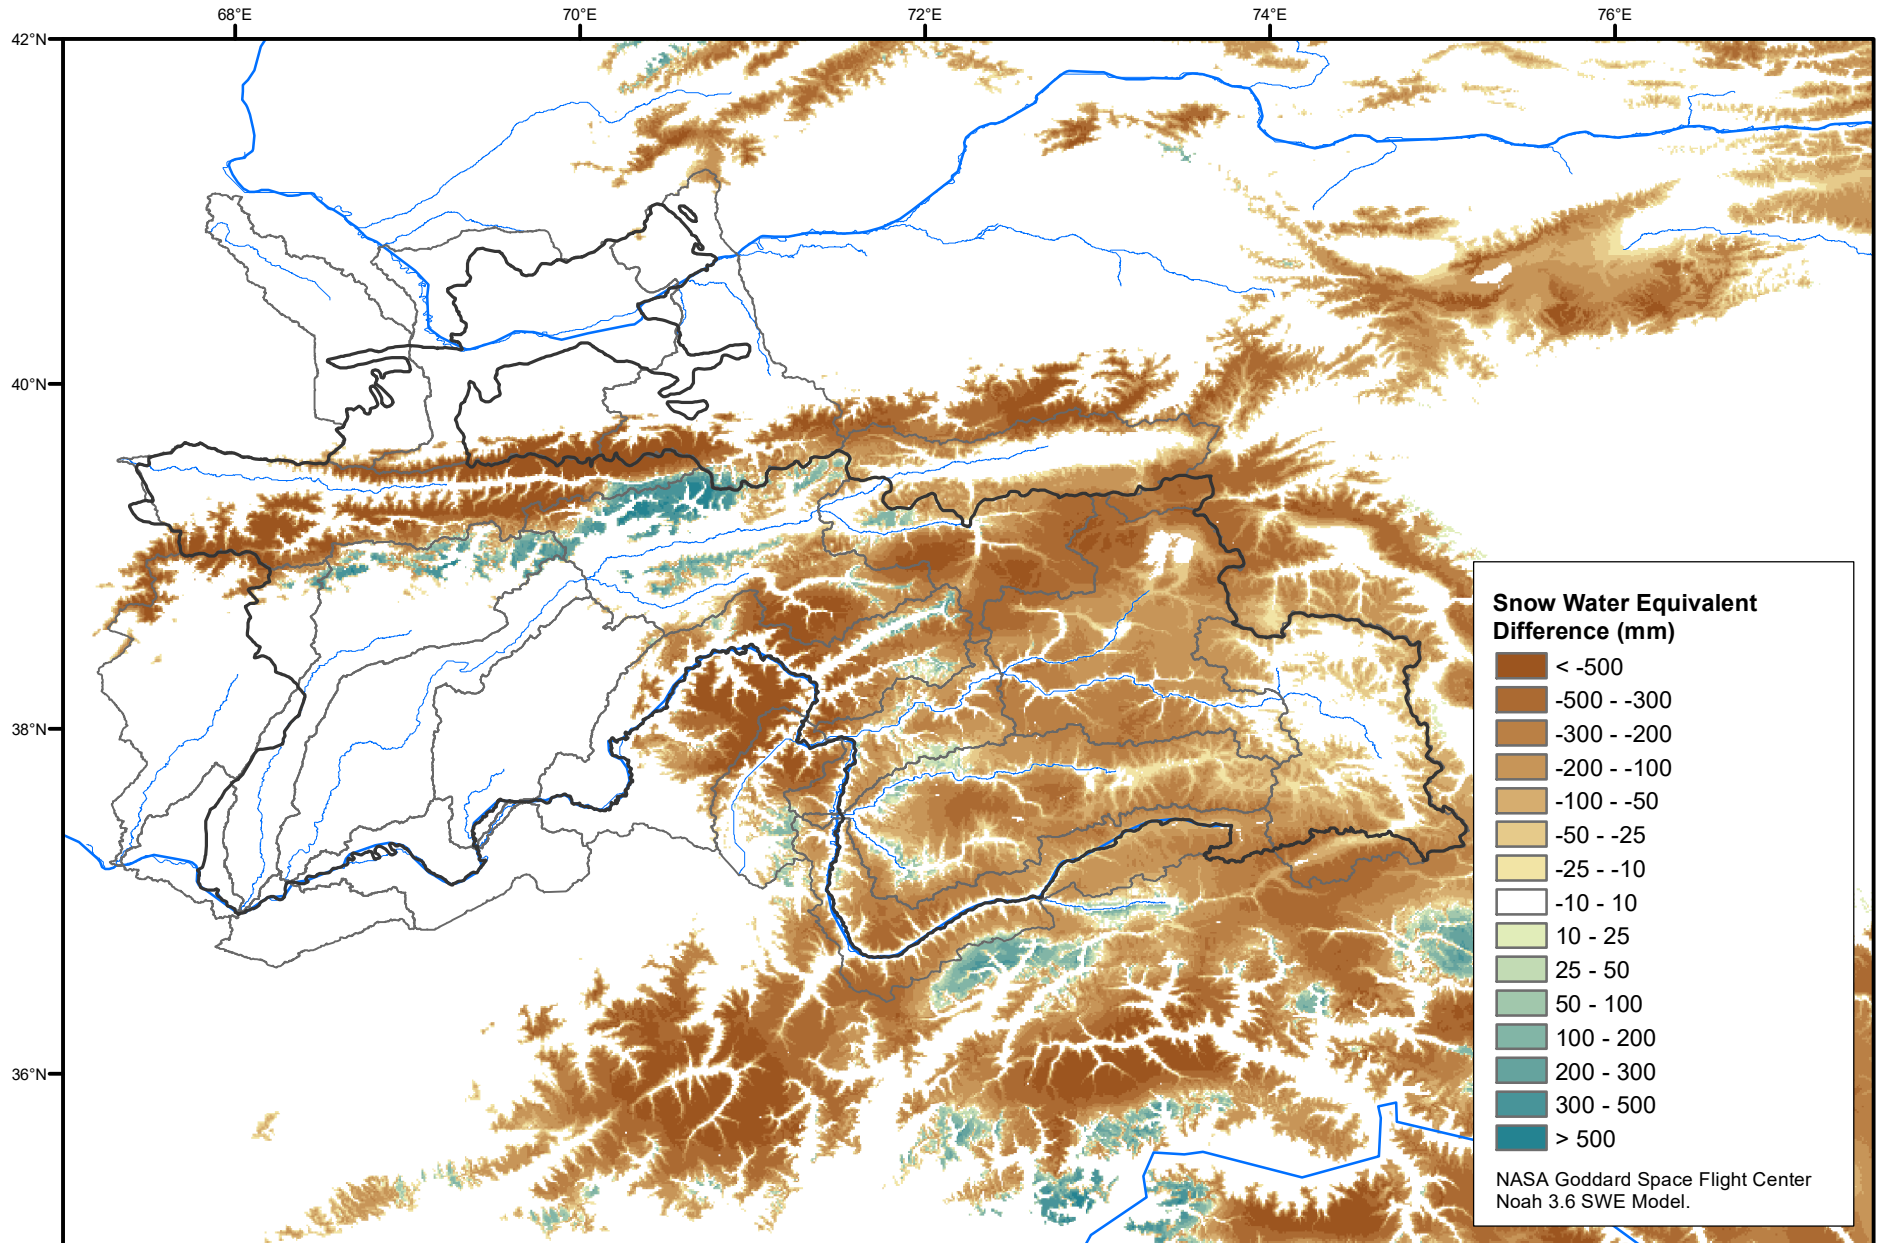

Daily Snow Water Equivalent Difference Anomaly

June 16, 2021 minus Average (2002-2016)

Map created by USGS/EROS