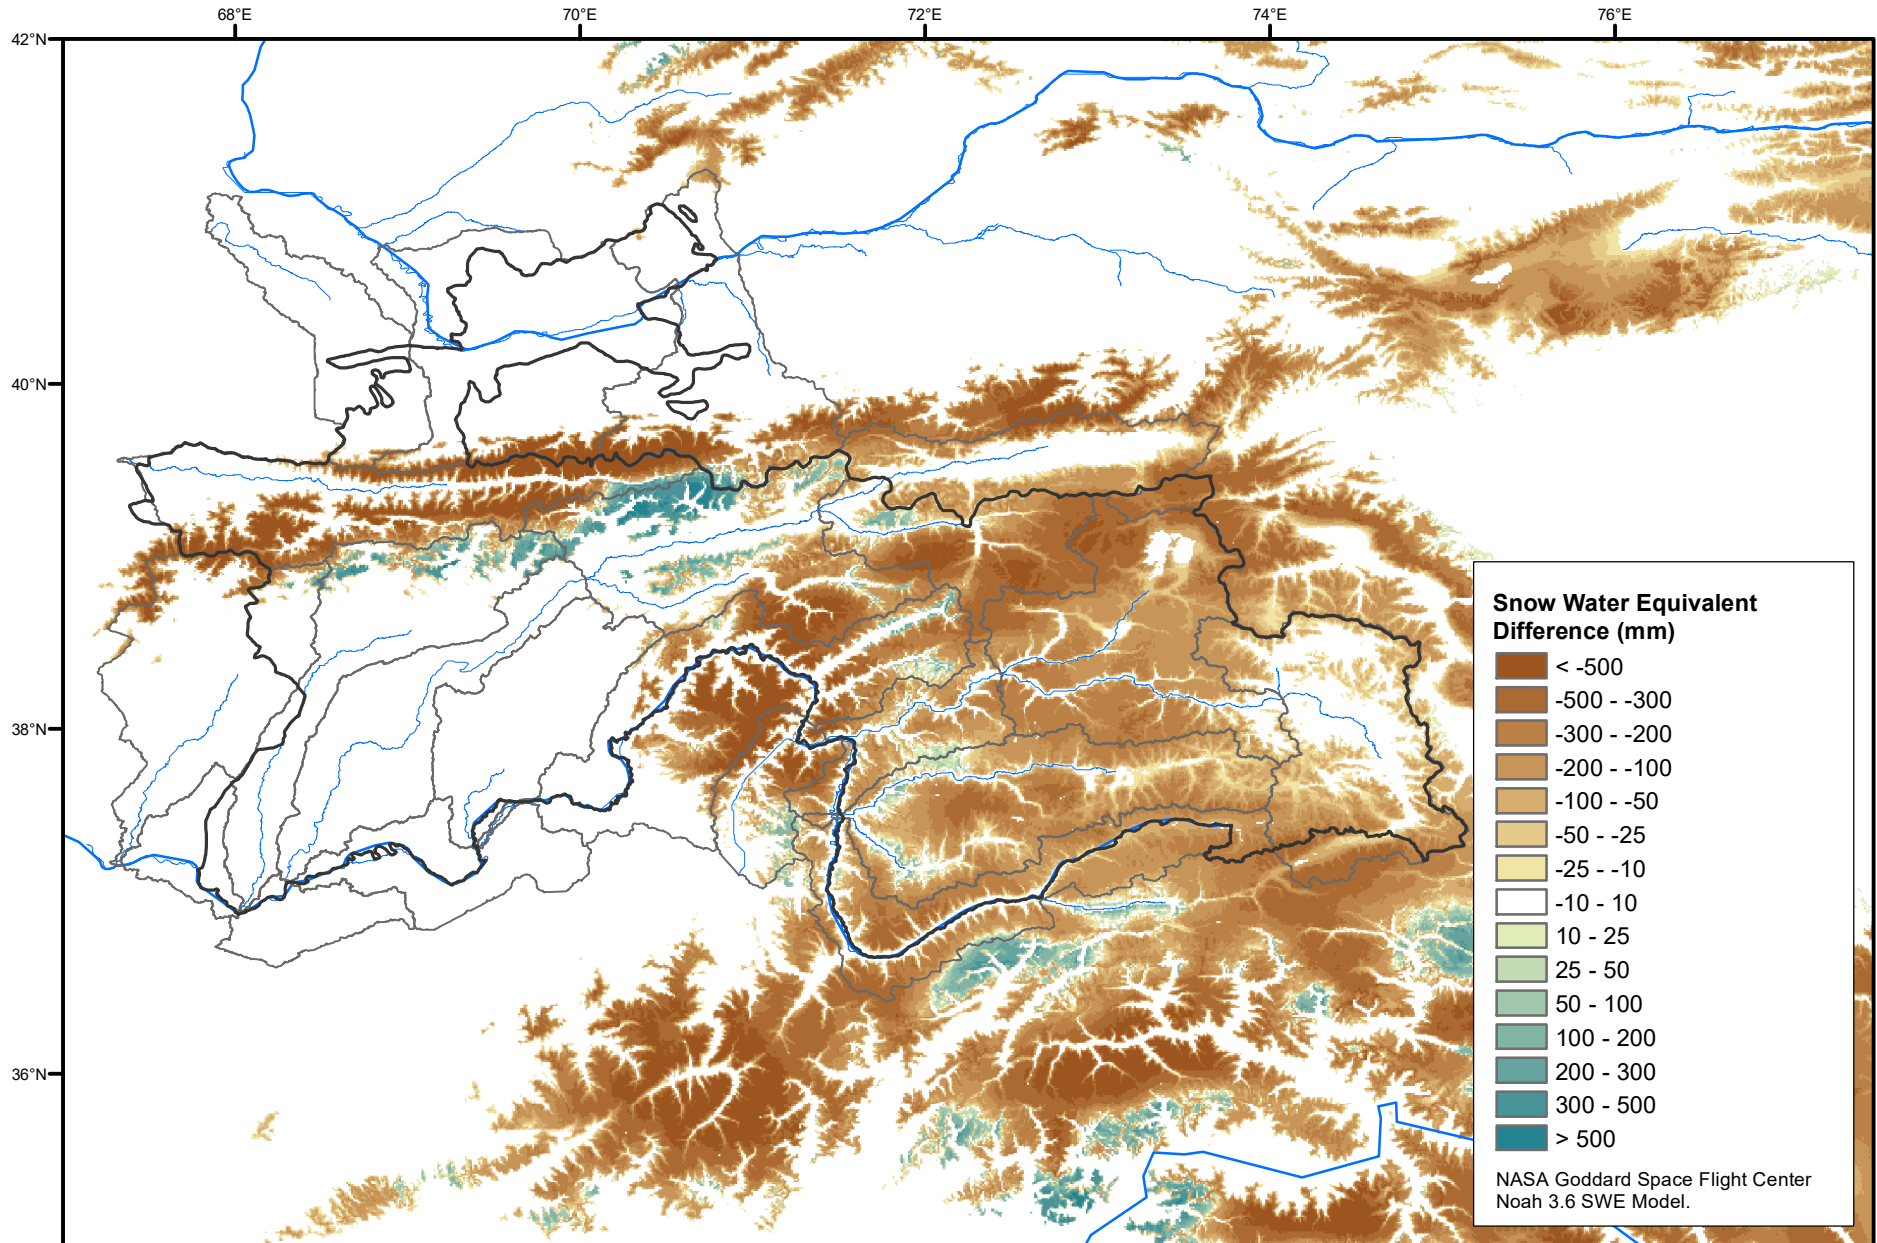

Daily Snow Water Equivalent Difference Anomaly

June 17, 2021 minus Average (2002-2016)

Map created by USGS/EROS