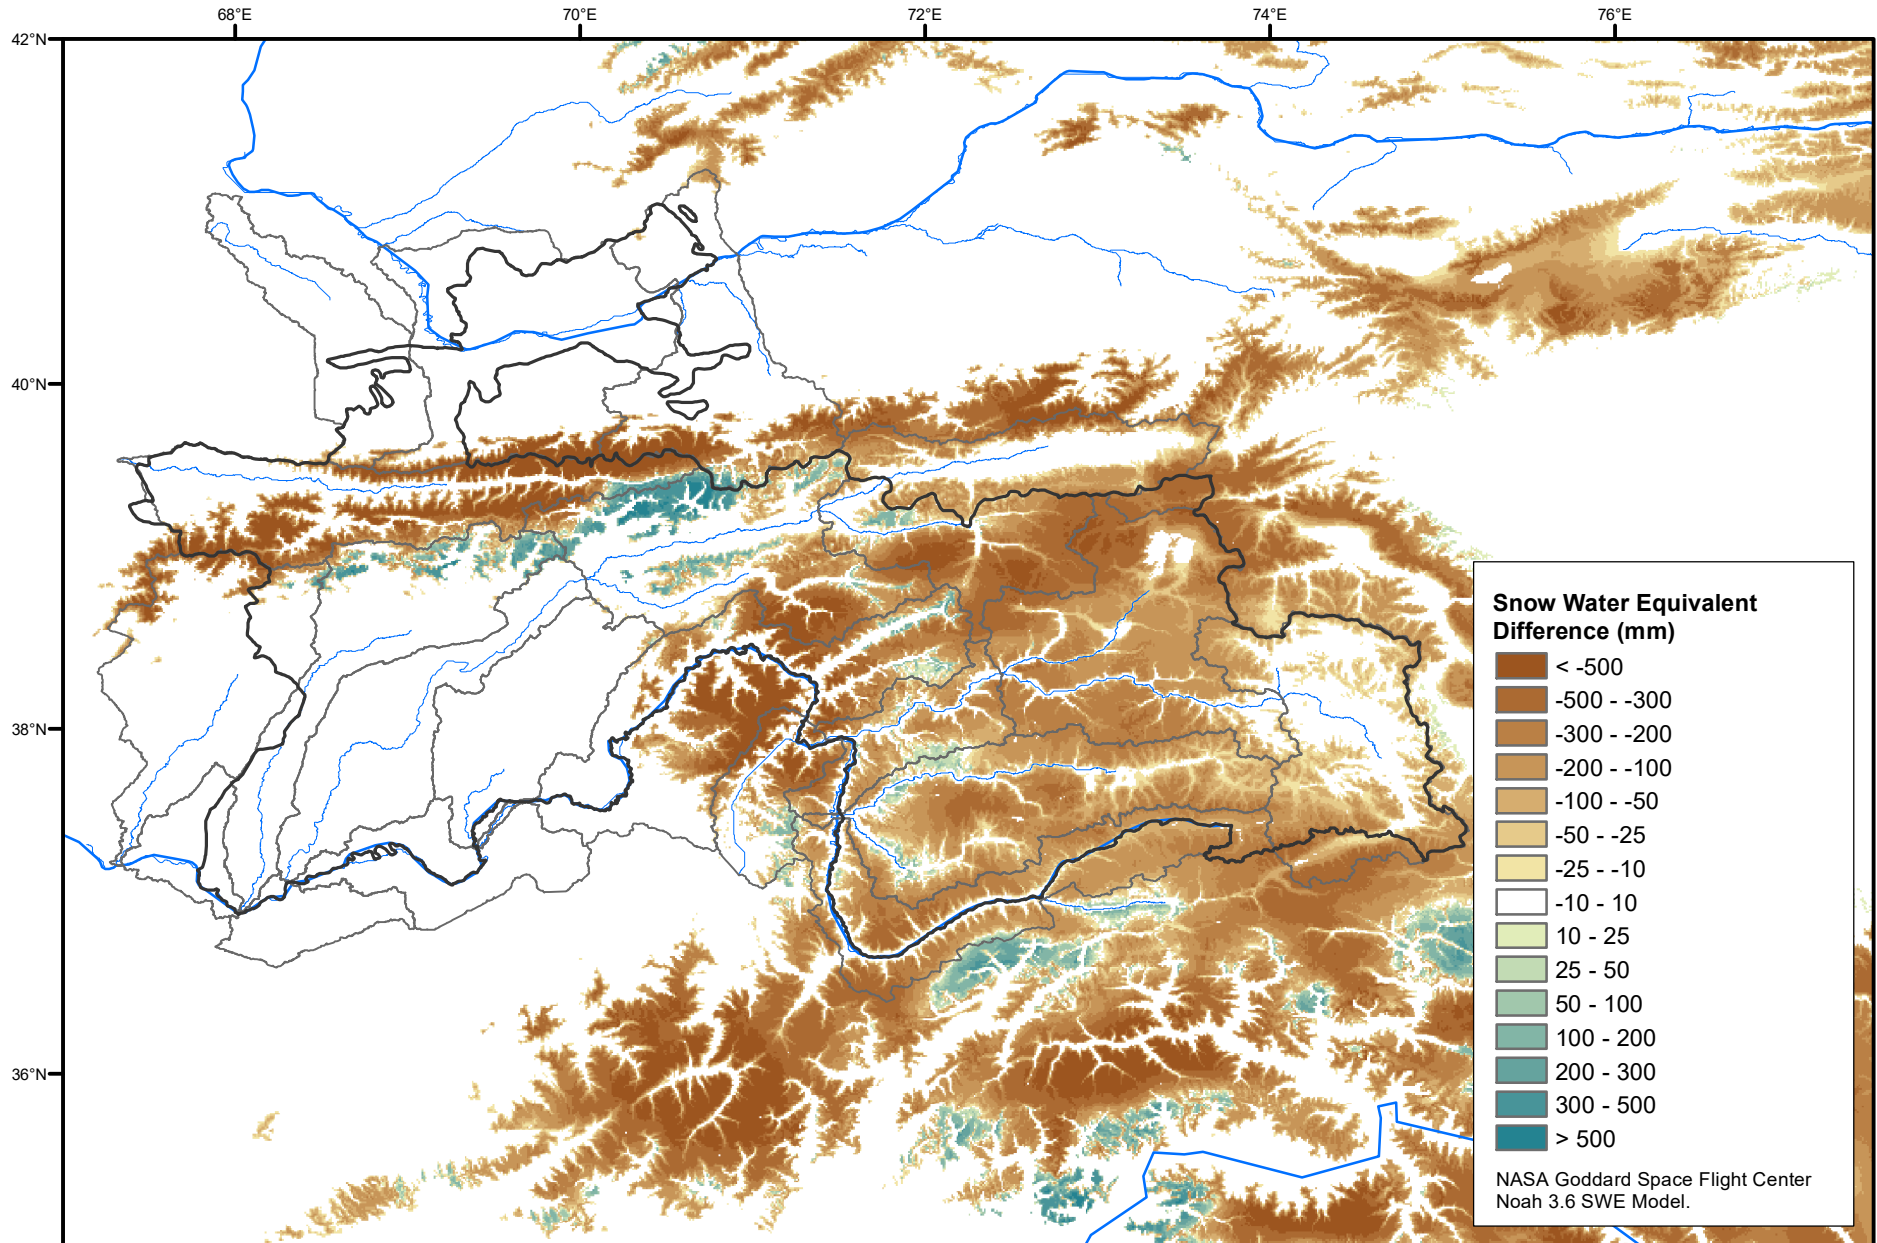

Daily Snow Water Equivalent Difference Anomaly

June 18, 2021 minus Average (2002-2016)

Map created by USGS/EROS