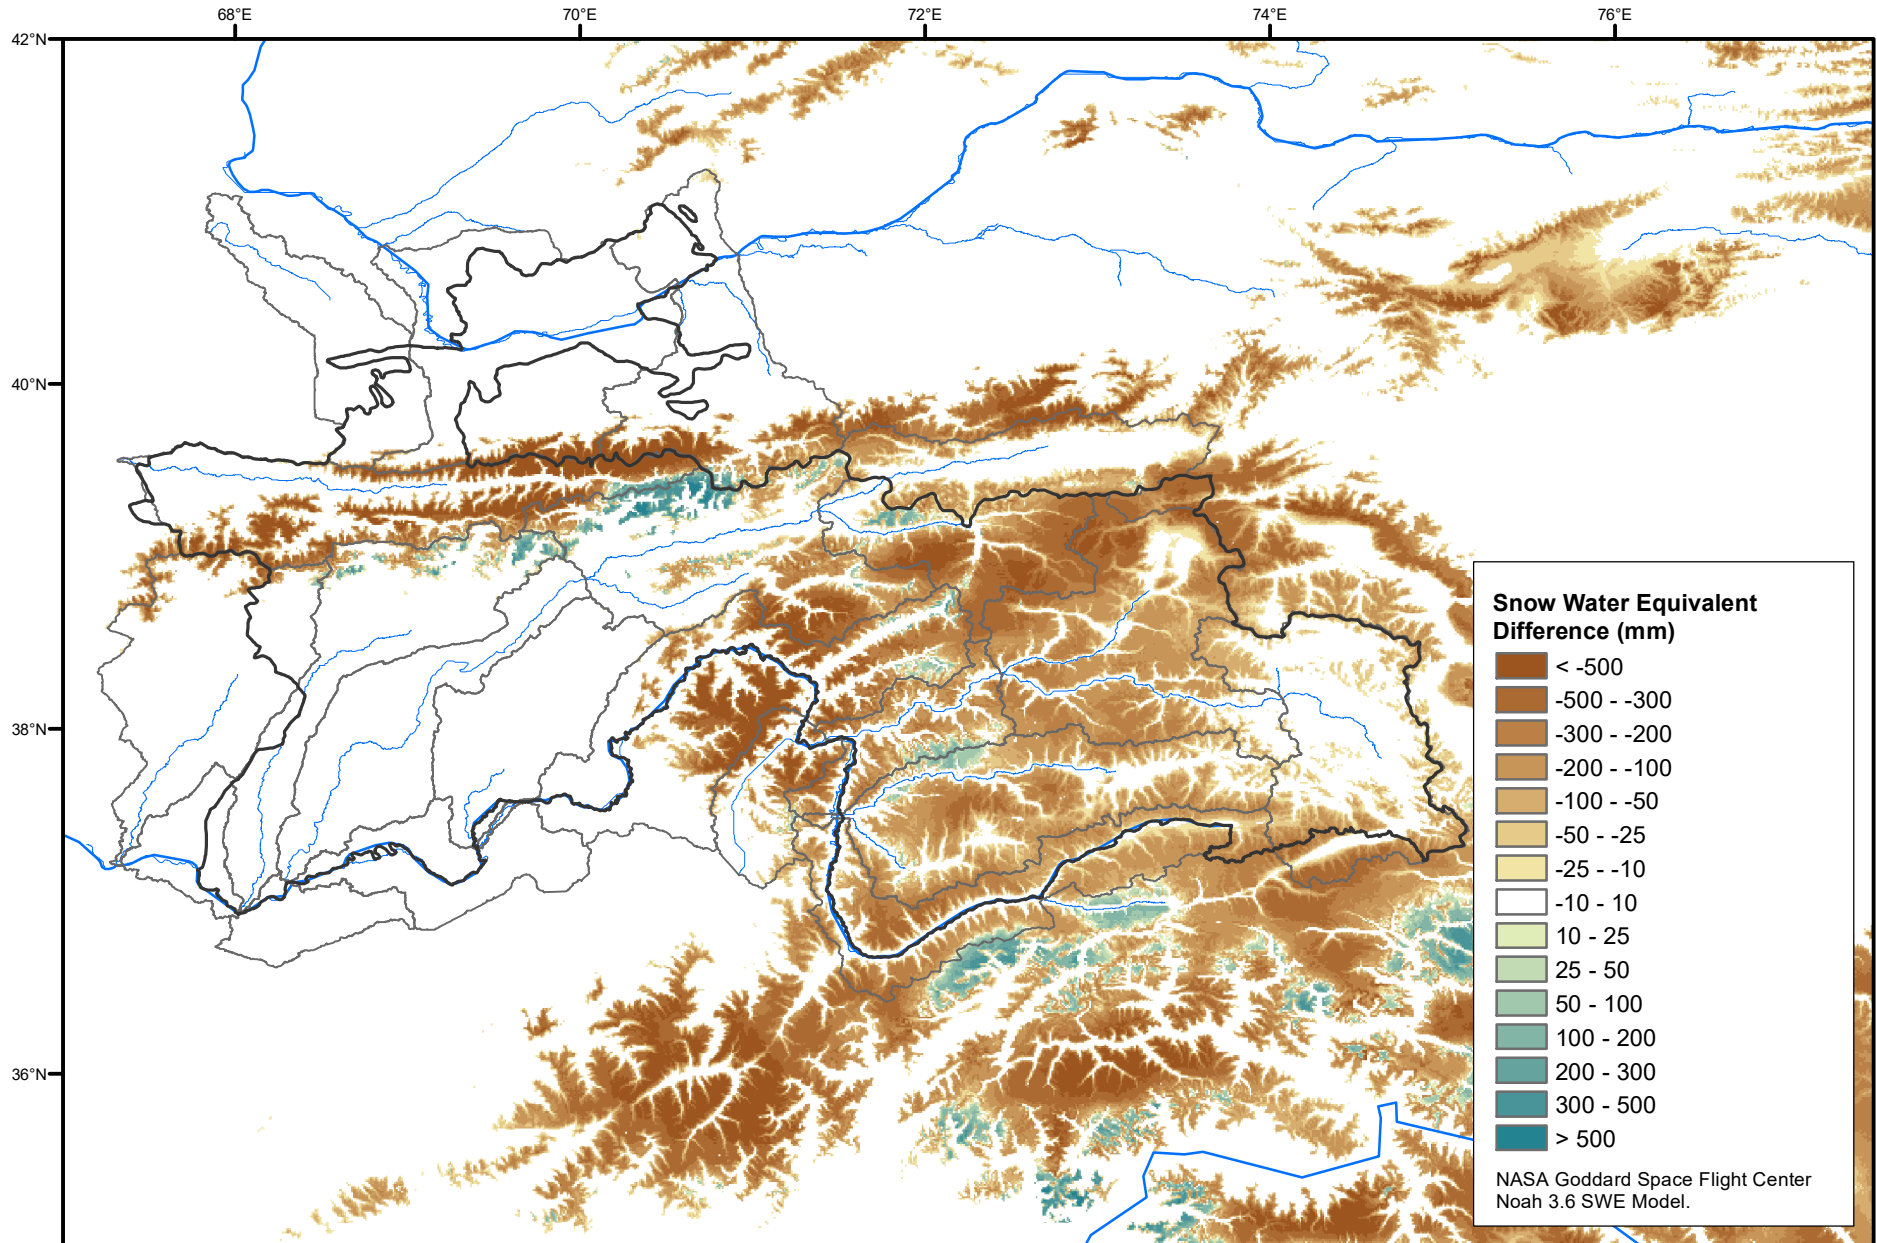

Daily Snow Water Equivalent Difference Anomaly

July 06, 2021 minus Average (2002-2016)

Map created by USGS/EROS