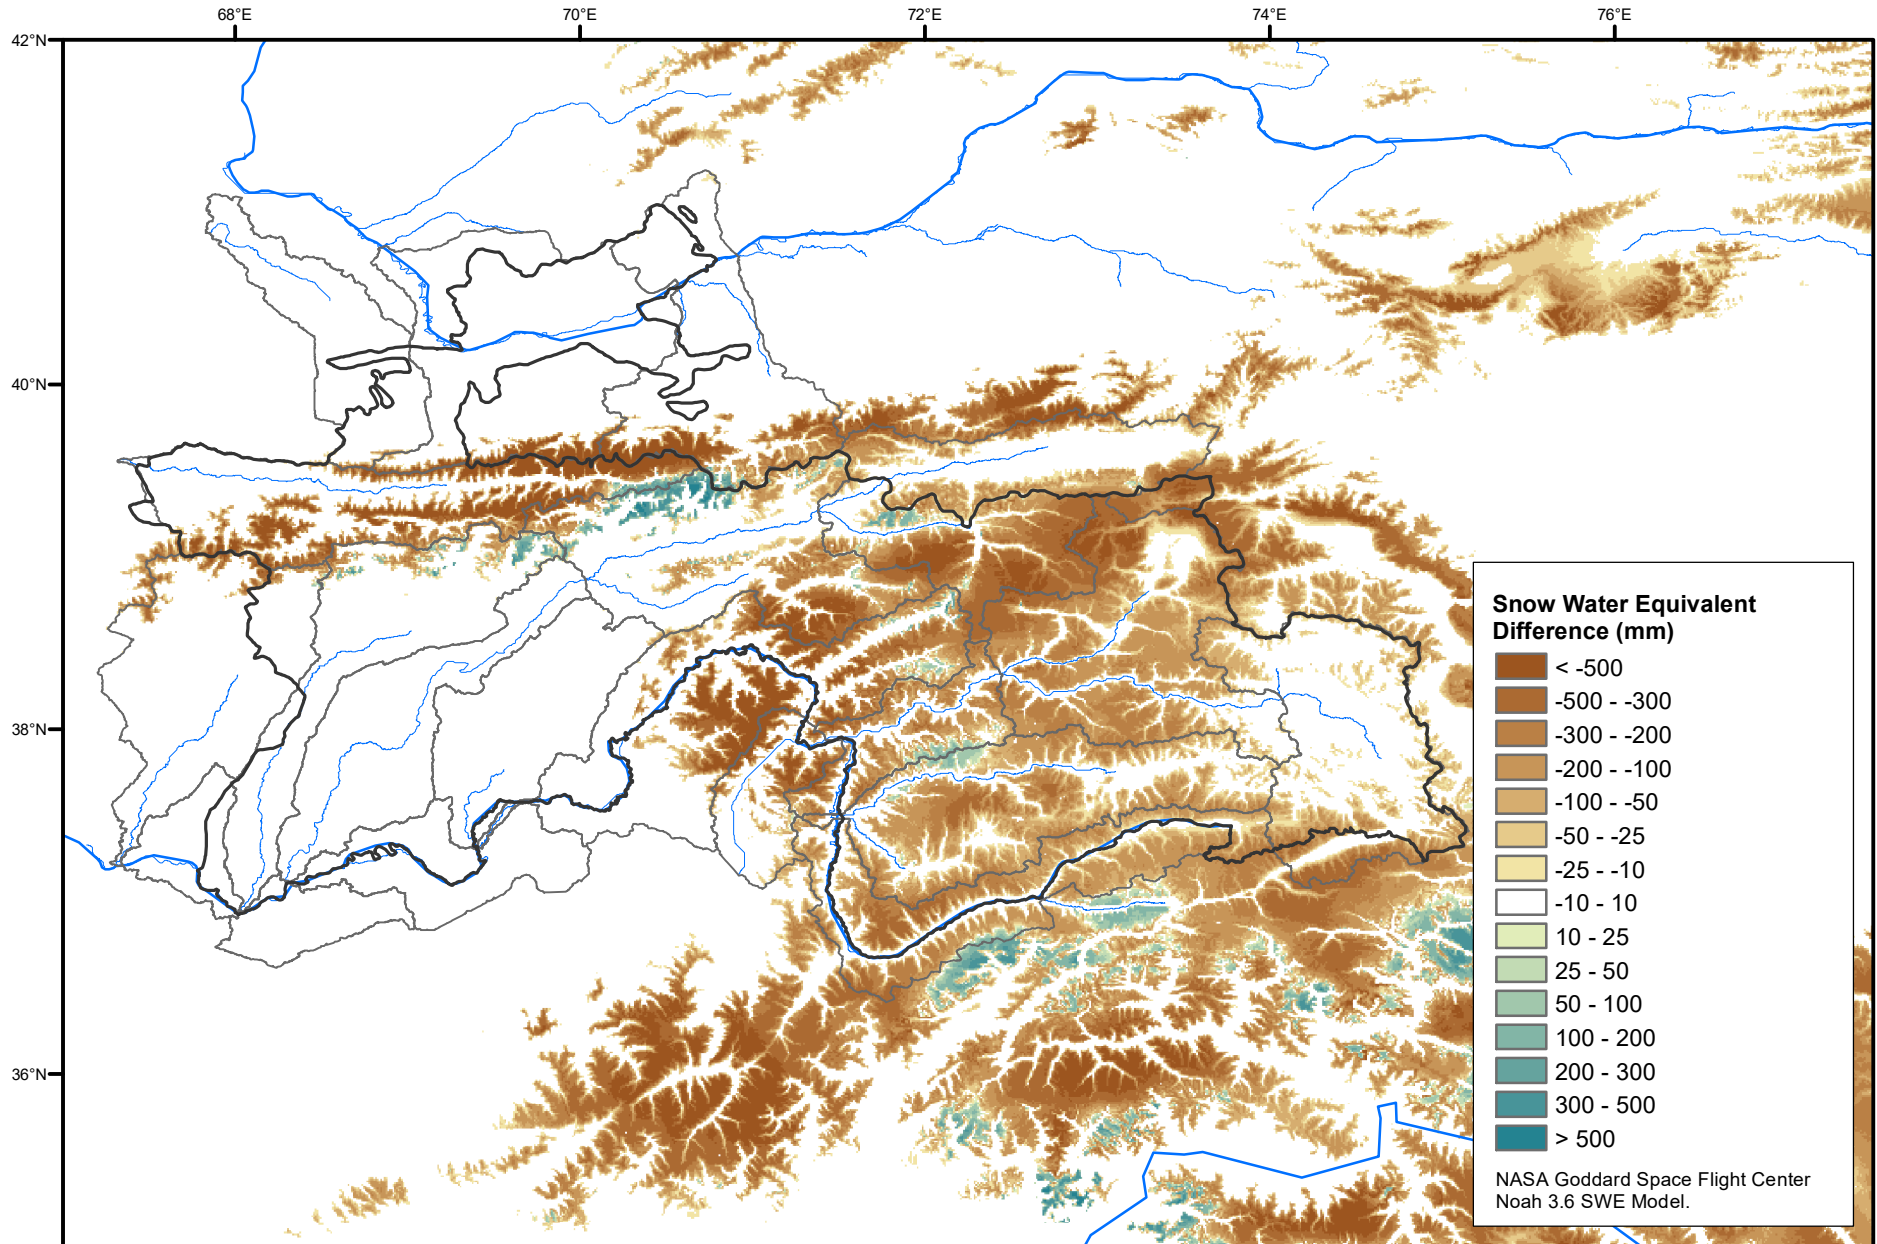

Daily Snow Water Equivalent Difference Anomaly

July 10, 2021 minus Average (2002-2016)

Map created by USGS/EROS