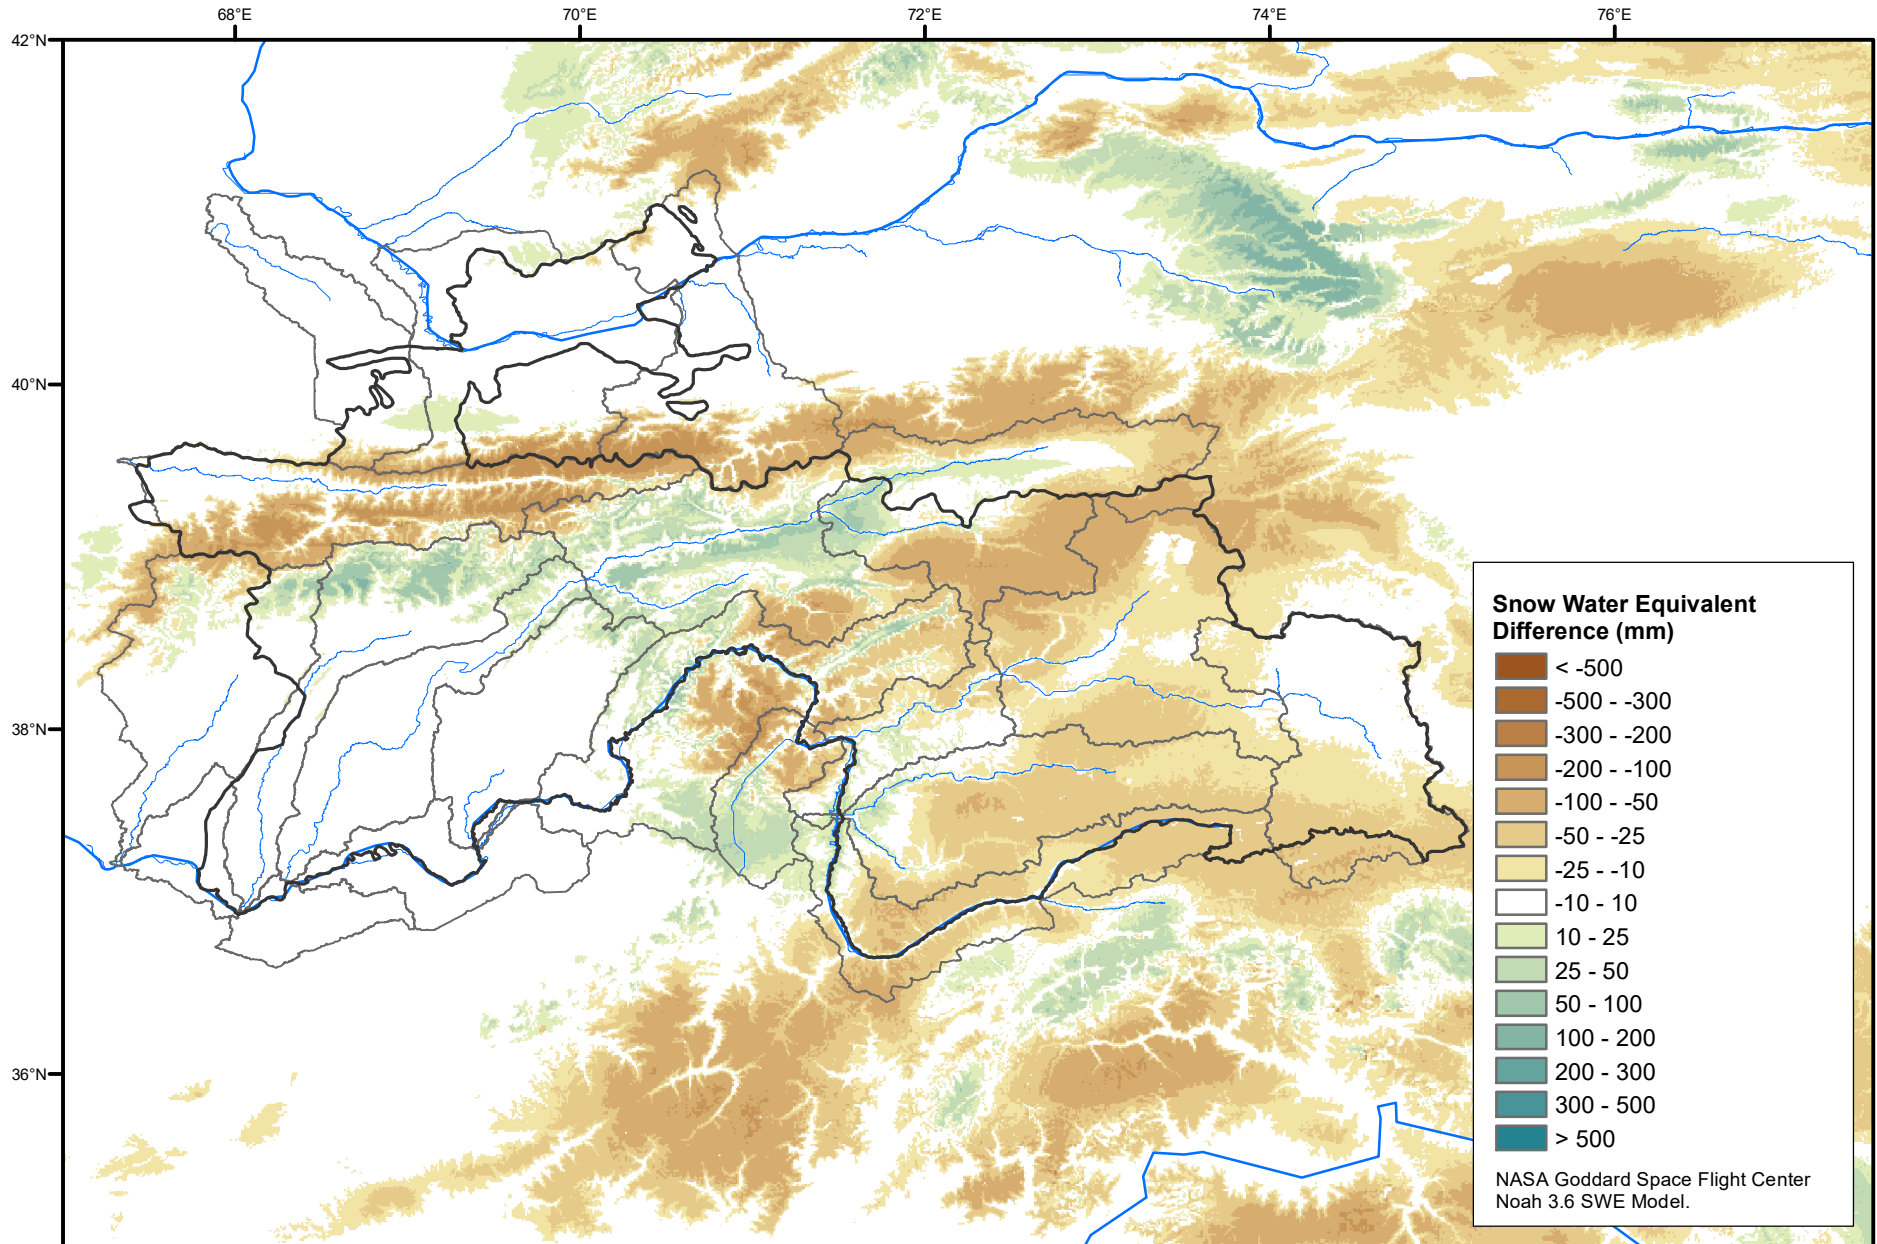

Daily Snow Water Equivalent Difference Anomaly

November 20, 2021 minus Average (2002-2016)

Map created by USGS/EROS