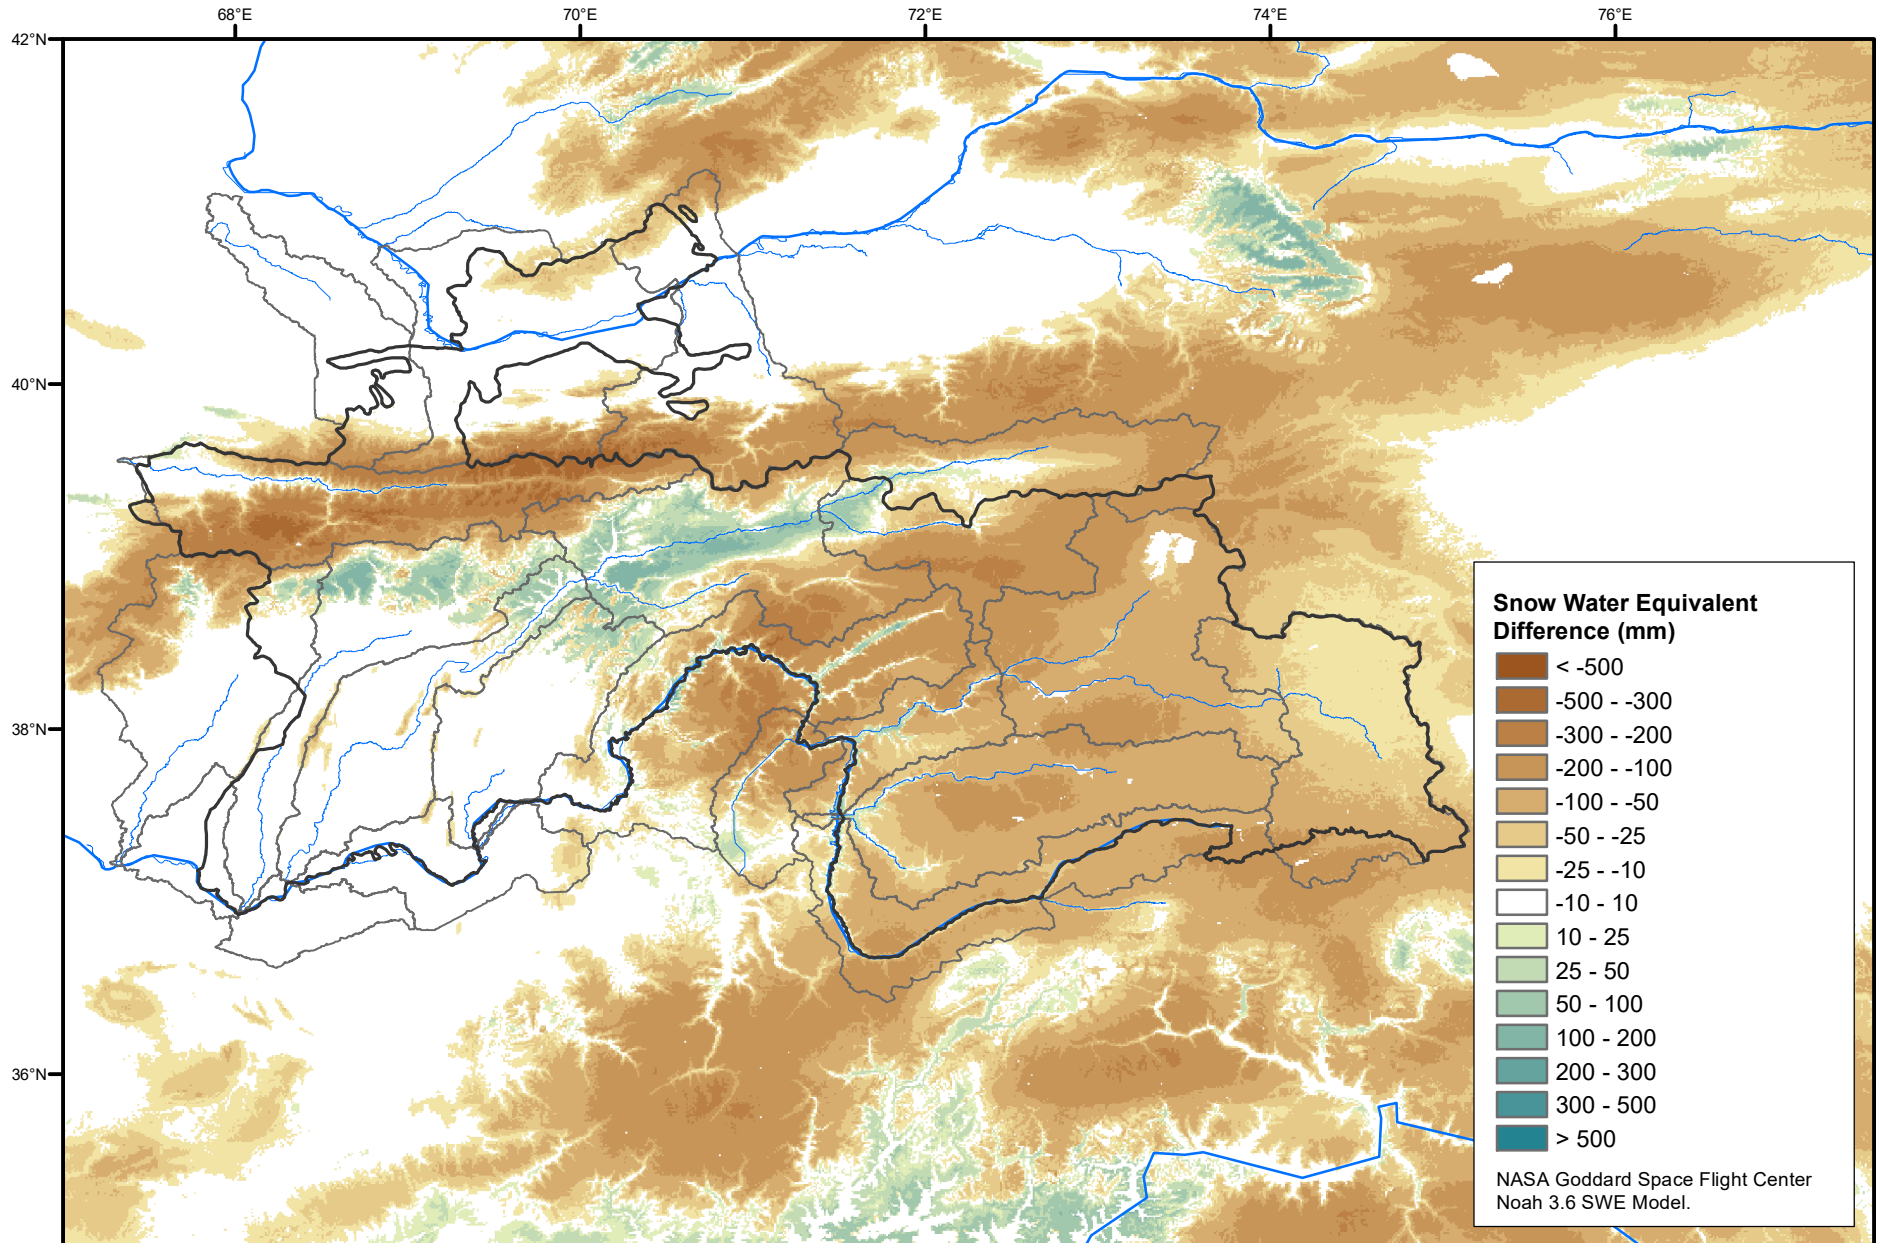

# Daily Snow Water Equivalent Difference Anomaly

January 13, 2022 minus Average (2002-2016)

Map created by USGS/EROS