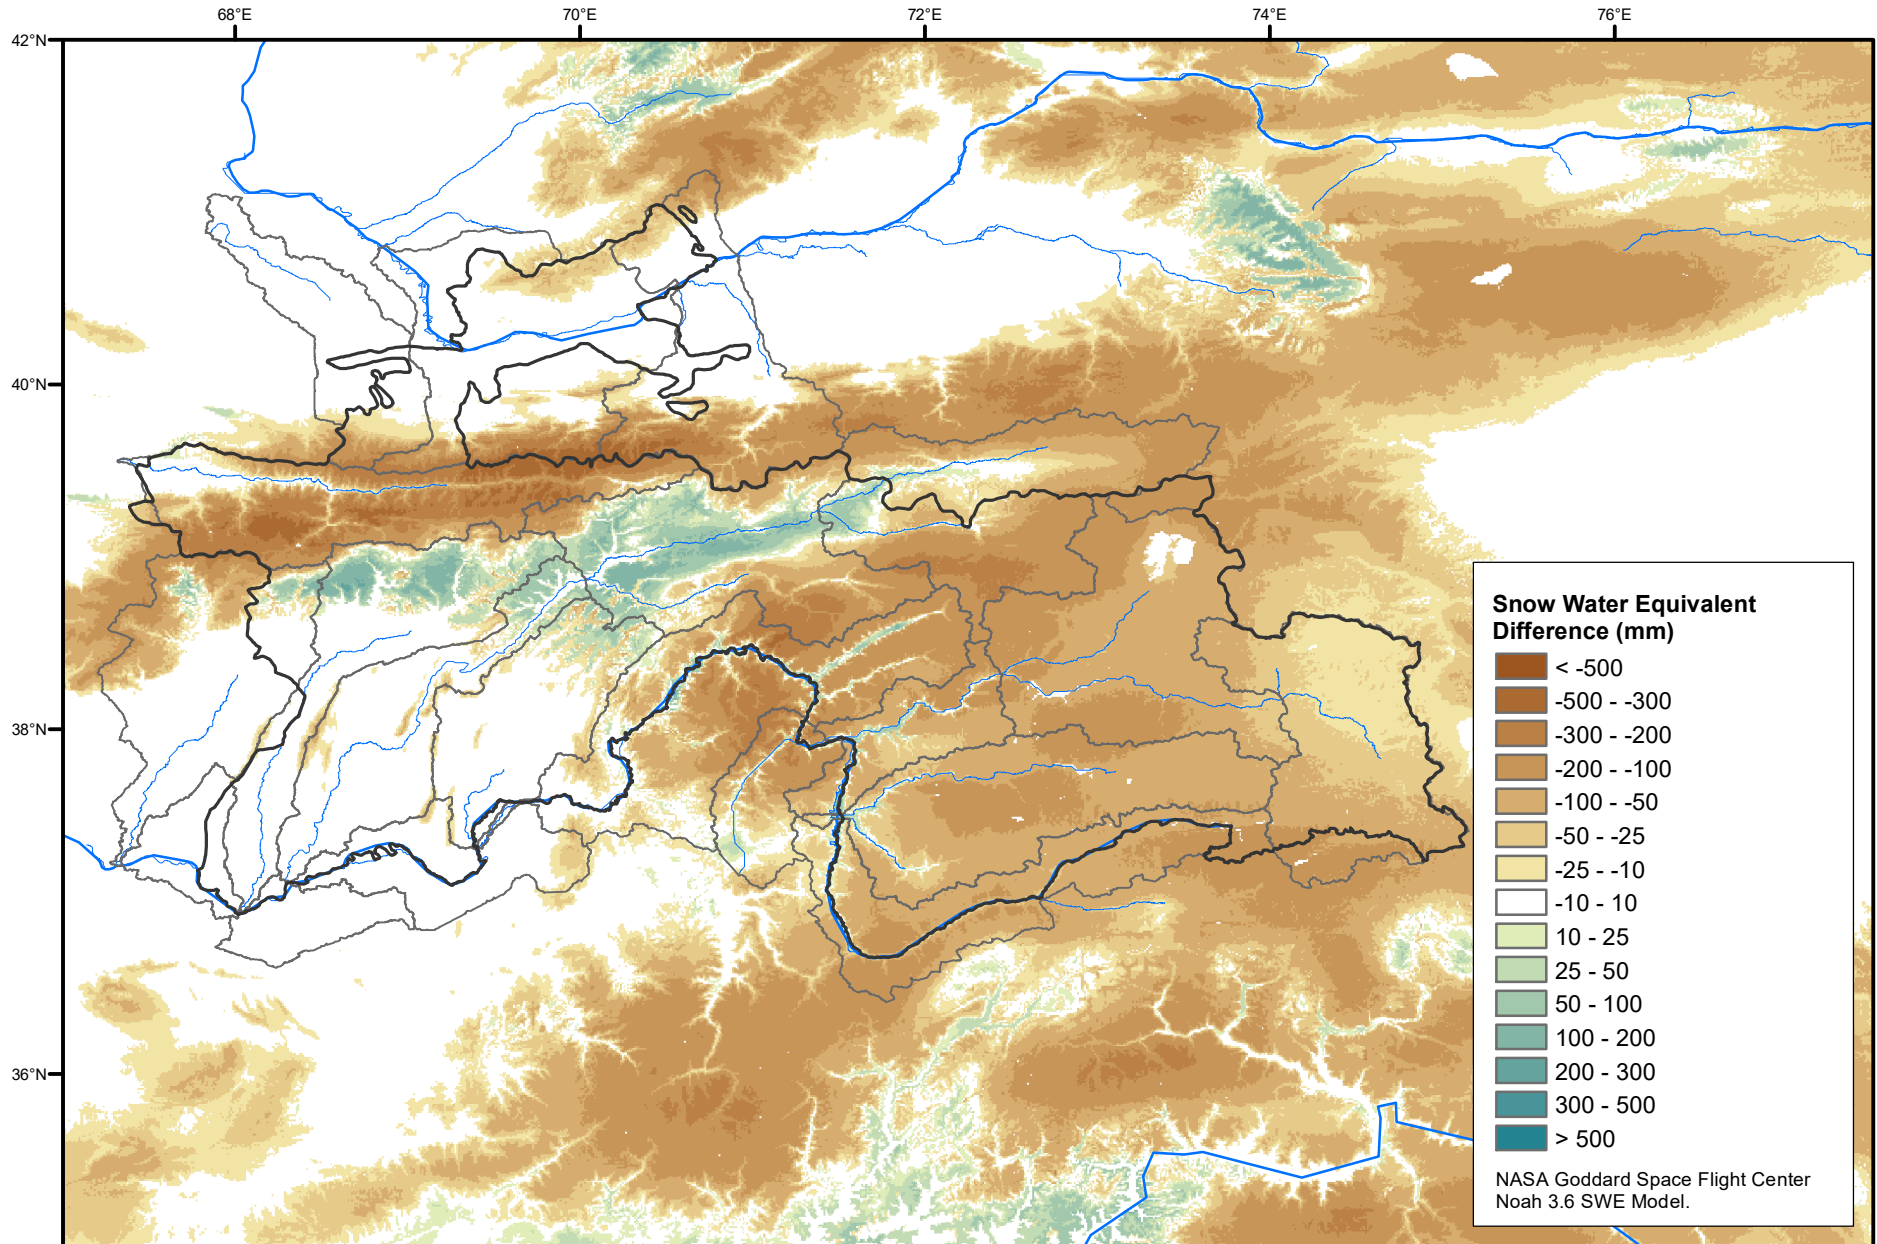

# Daily Snow Water Equivalent Difference Anomaly

January 16, 2022 minus Average (2002-2016)

Map created by USGS/EROS