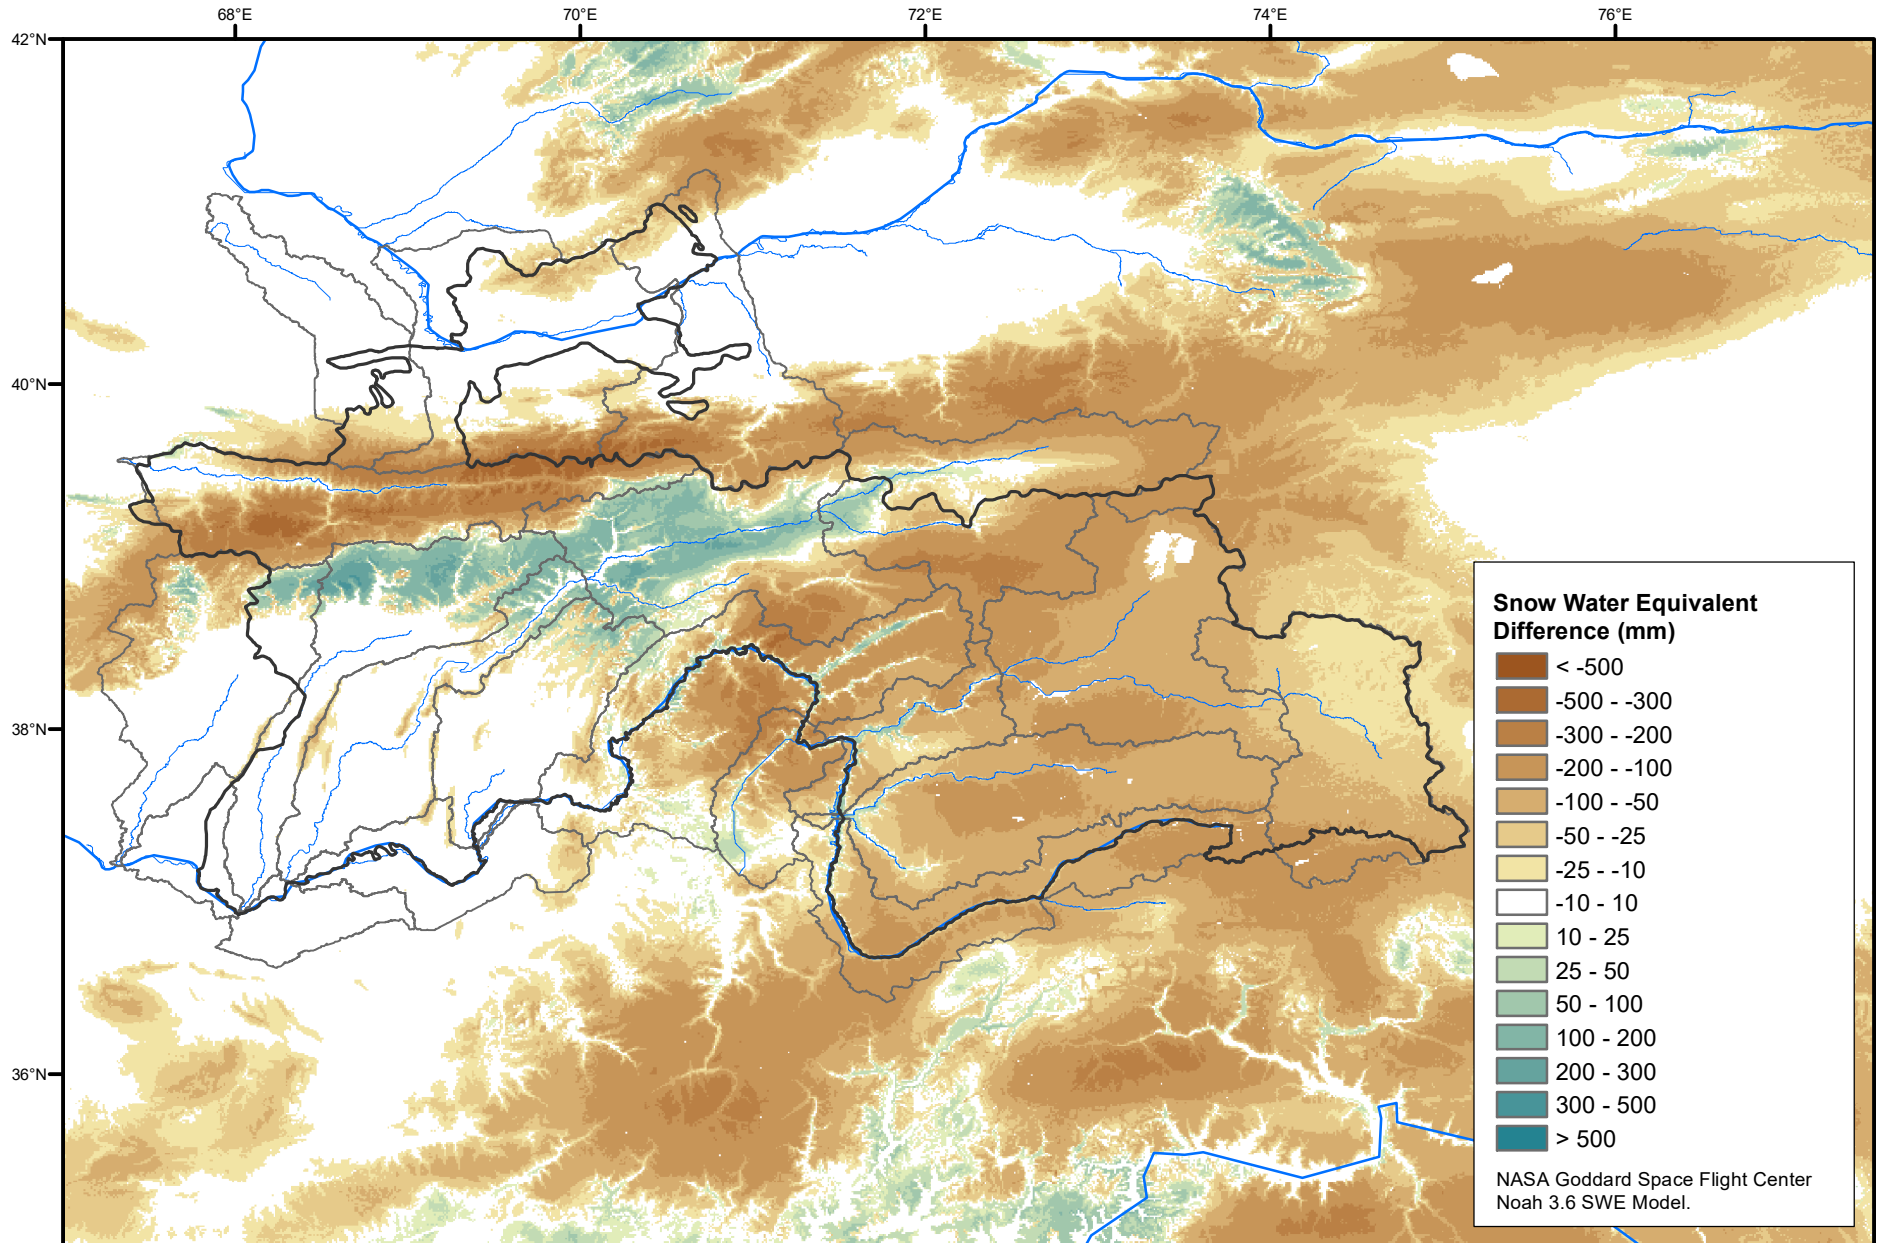

Daily Snow Water Equivalent Difference Anomaly

January 19, 2022 minus Average (2002-2016)

Map created by USGS/EROS