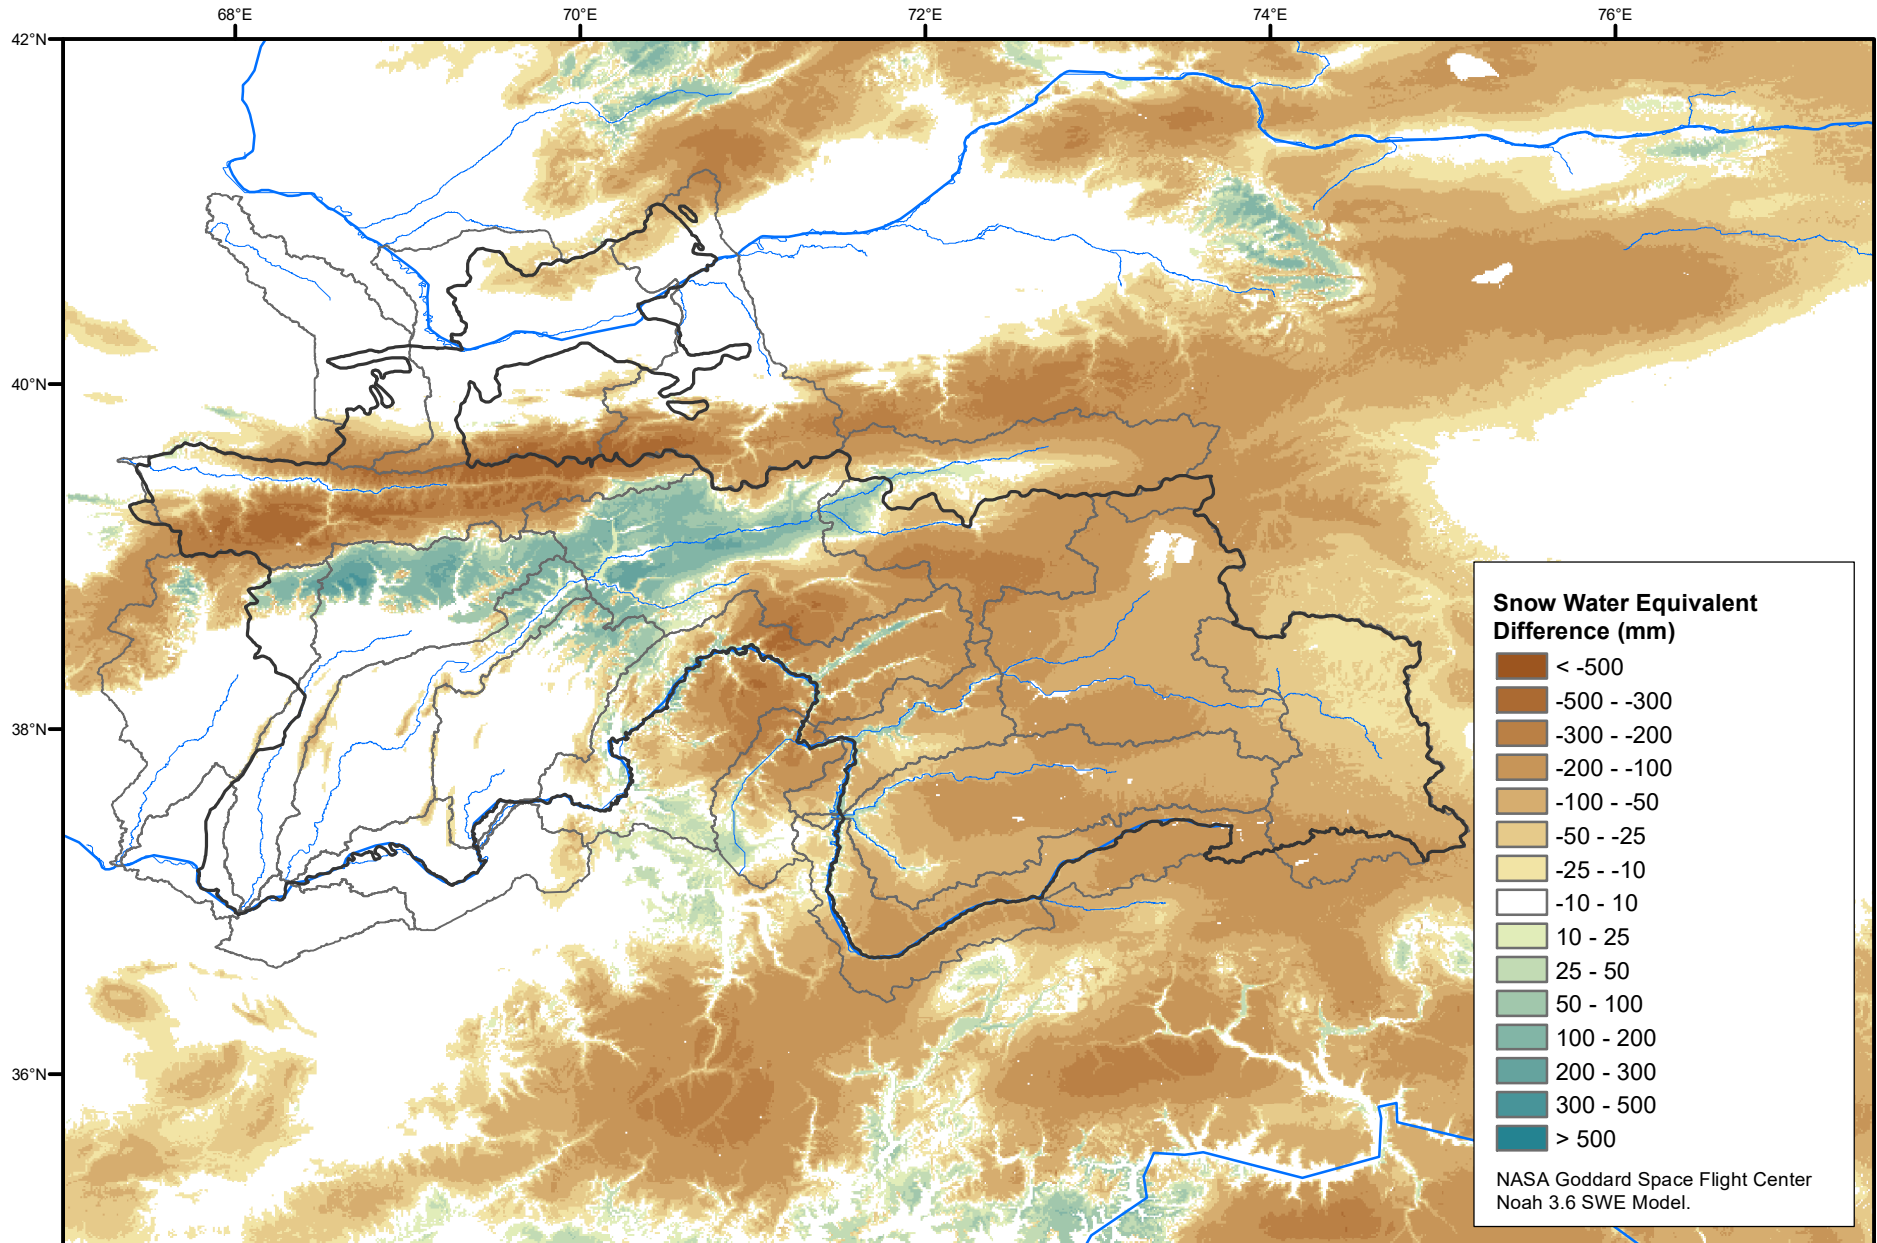

Daily Snow Water Equivalent Difference Anomaly

January 29, 2022 minus Average (2002-2016)

Map created by USGS/EROS