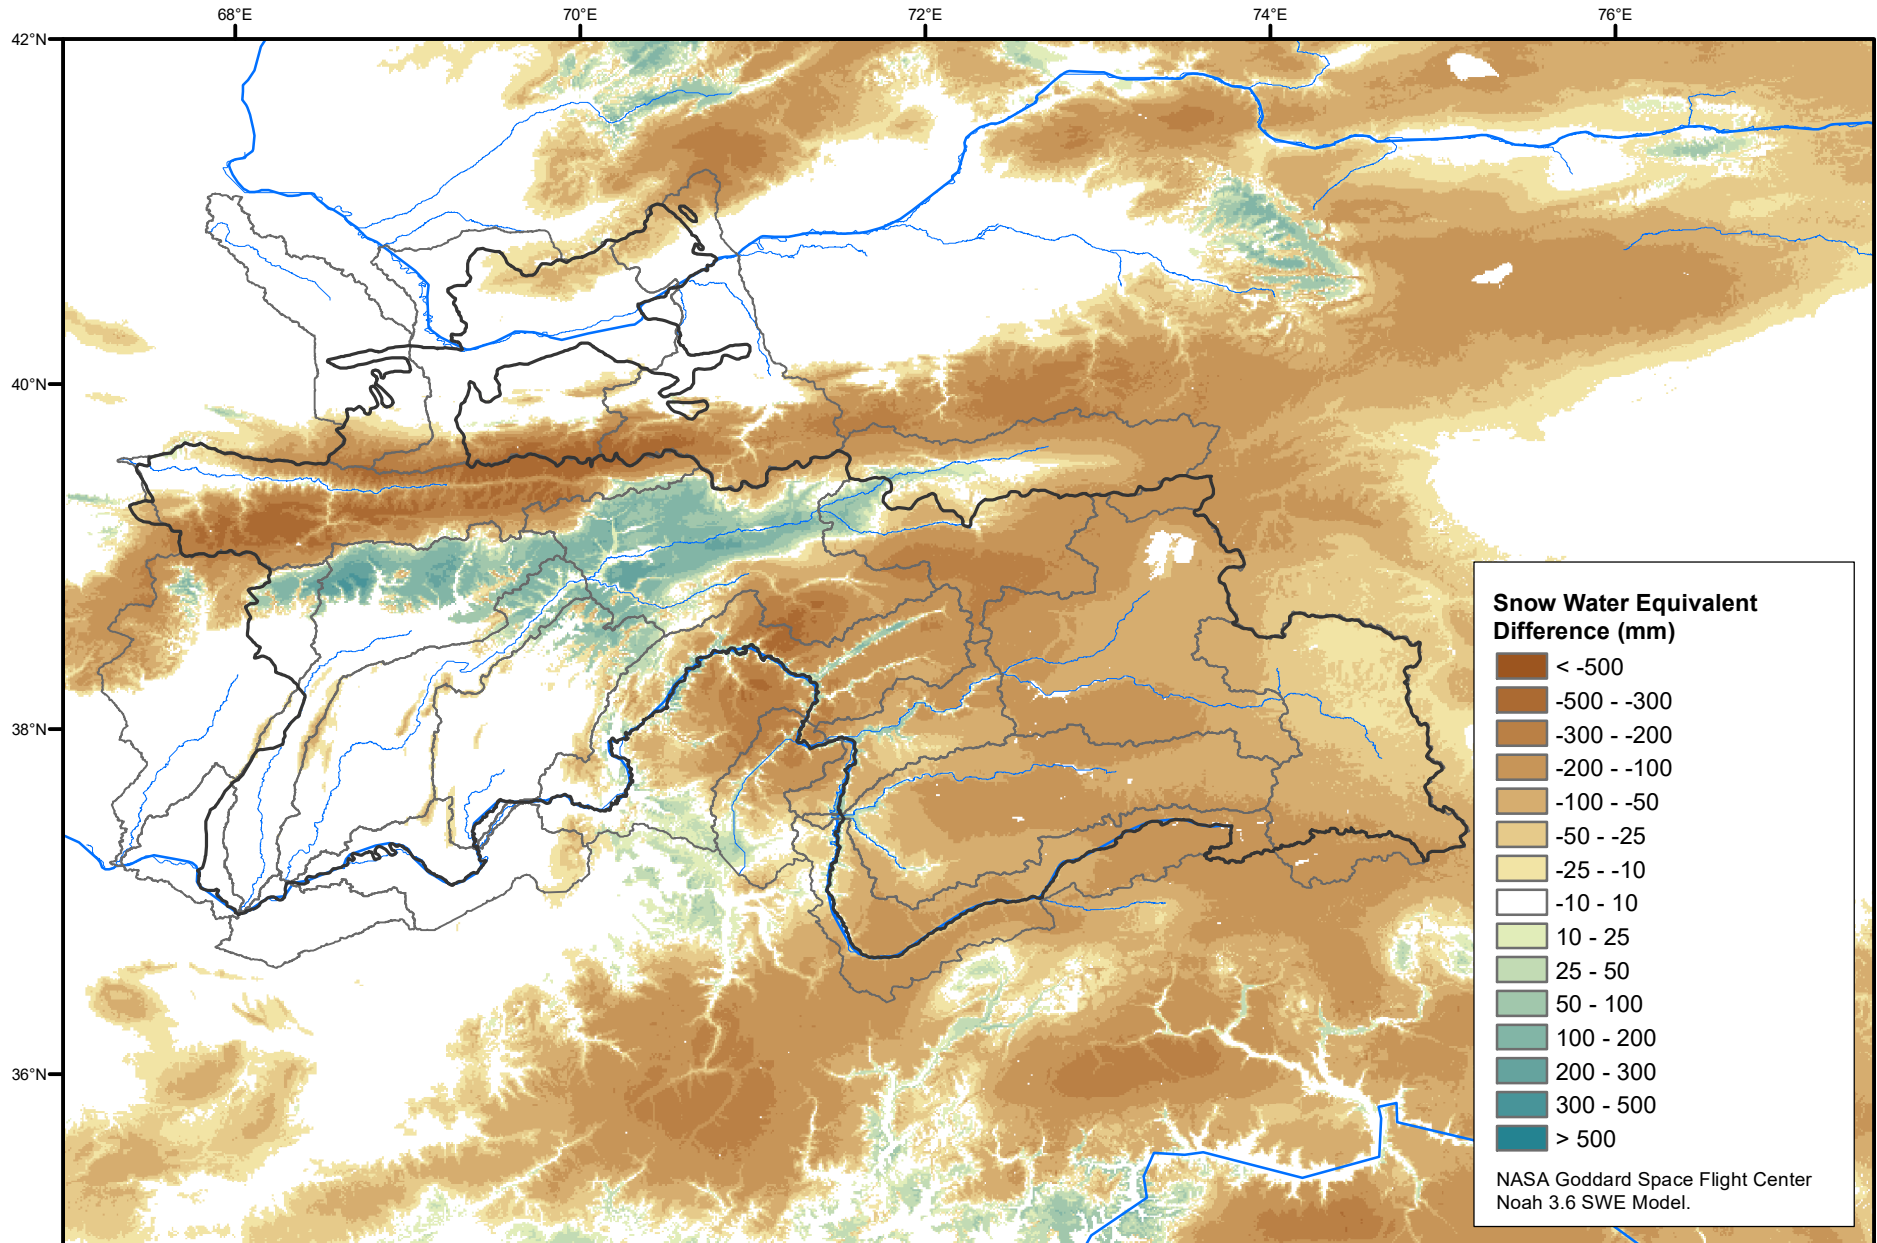

Daily Snow Water Equivalent Difference Anomaly

January 31, 2022 minus Average (2002-2016)

Map created by USGS/EROS