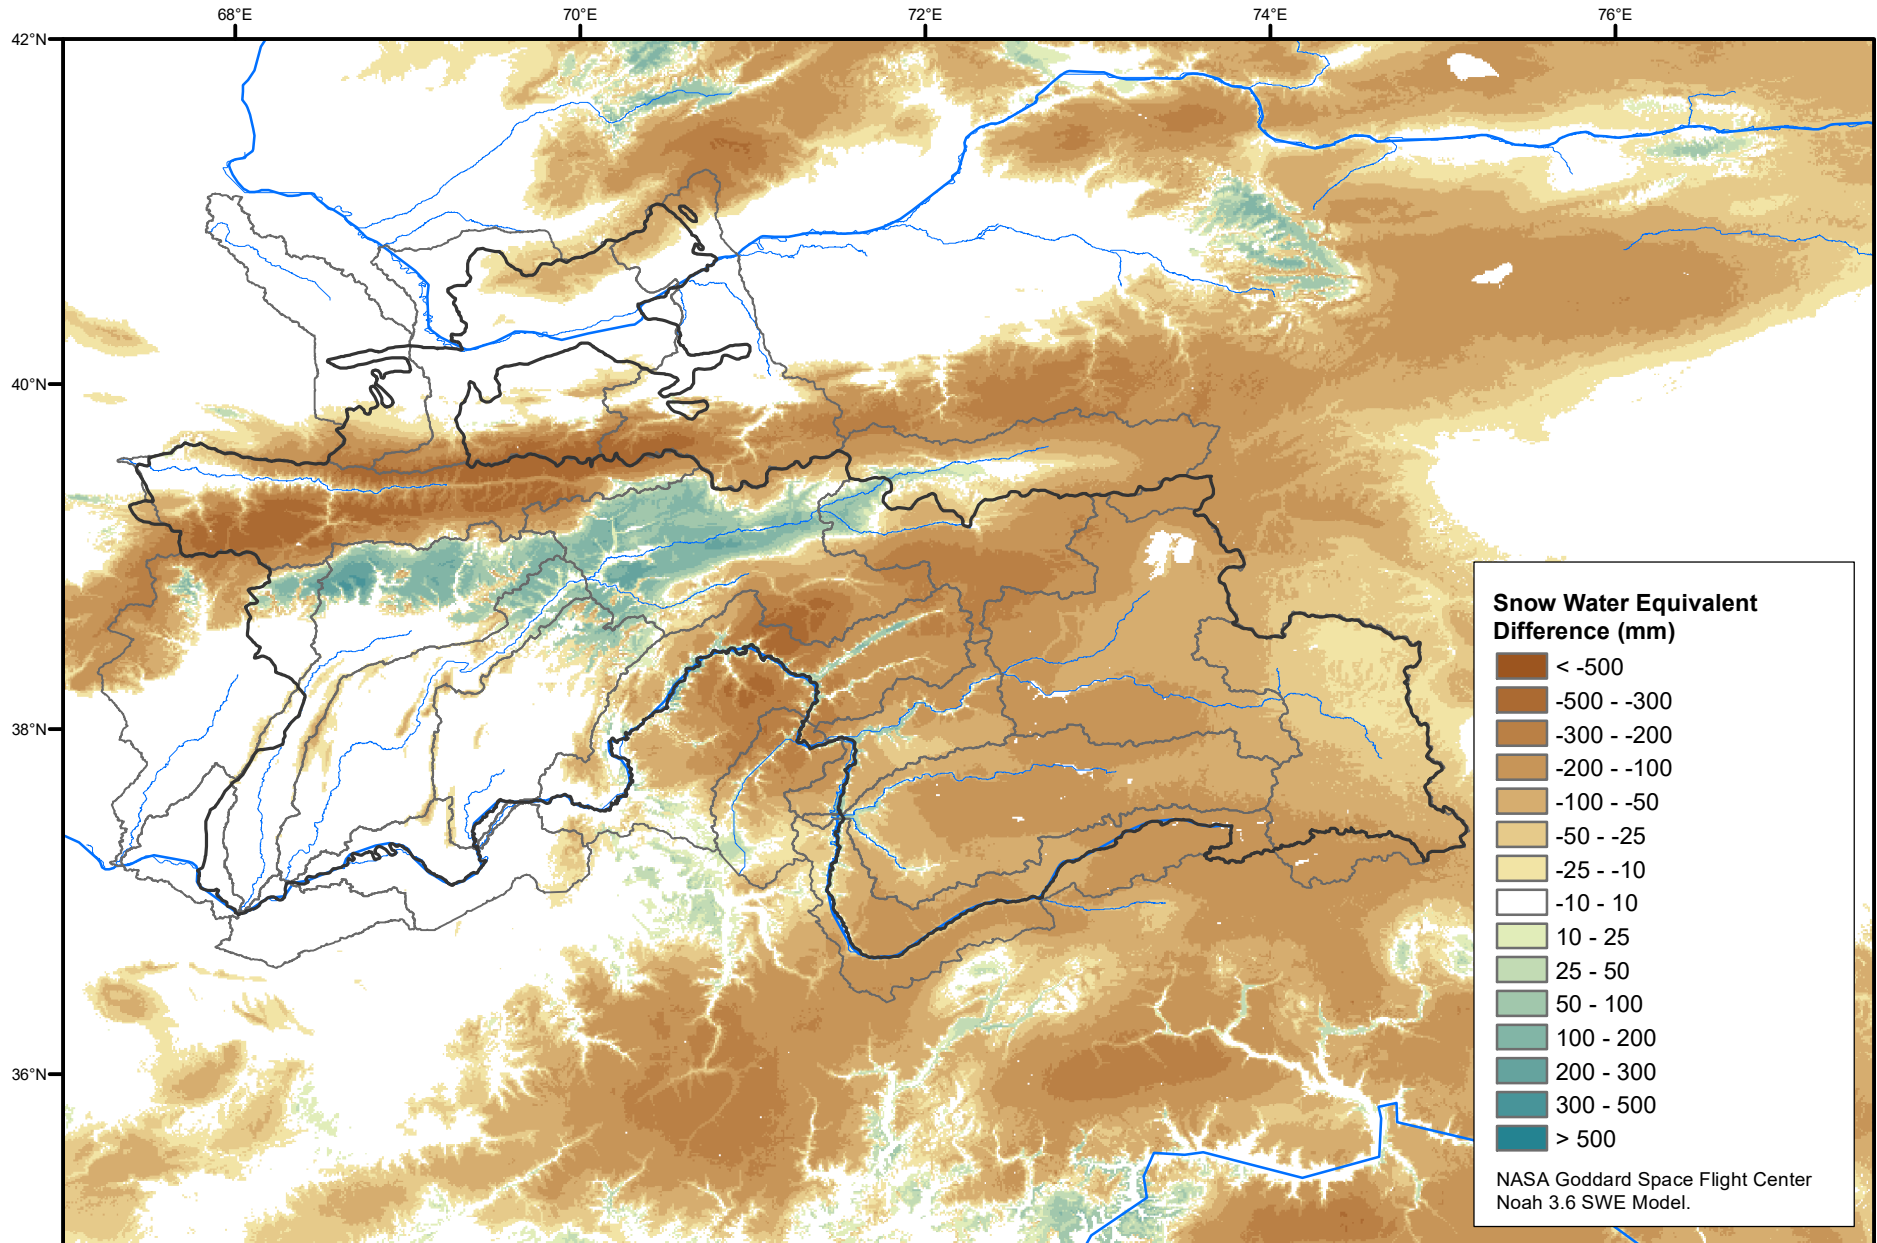

Daily Snow Water Equivalent Difference Anomaly

February 04, 2022 minus Average (2002-2016)

Map created by USGS/EROS