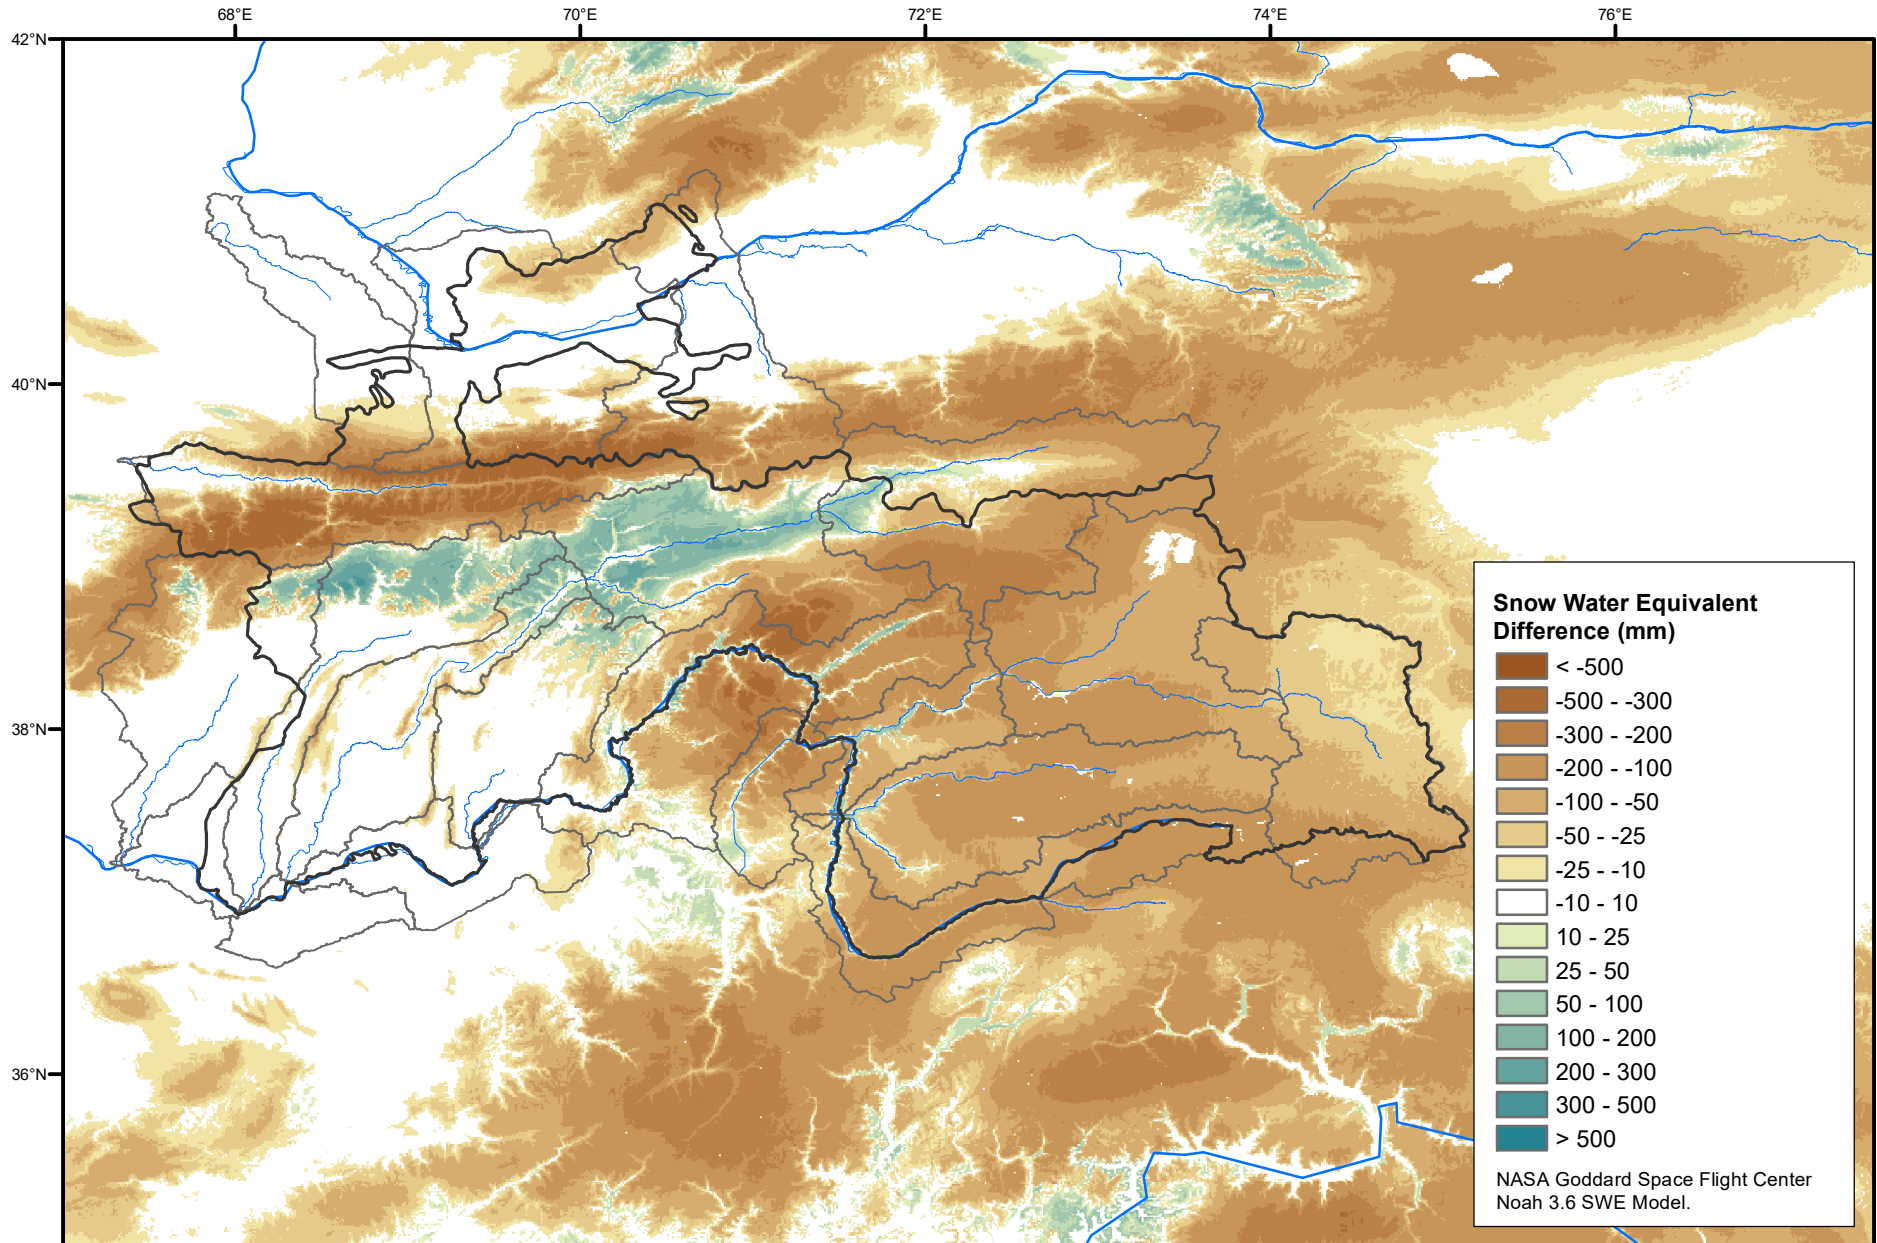

Daily Snow Water Equivalent Difference Anomaly

February 05, 2022 minus Average (2002-2016)

Map created by USGS/EROS