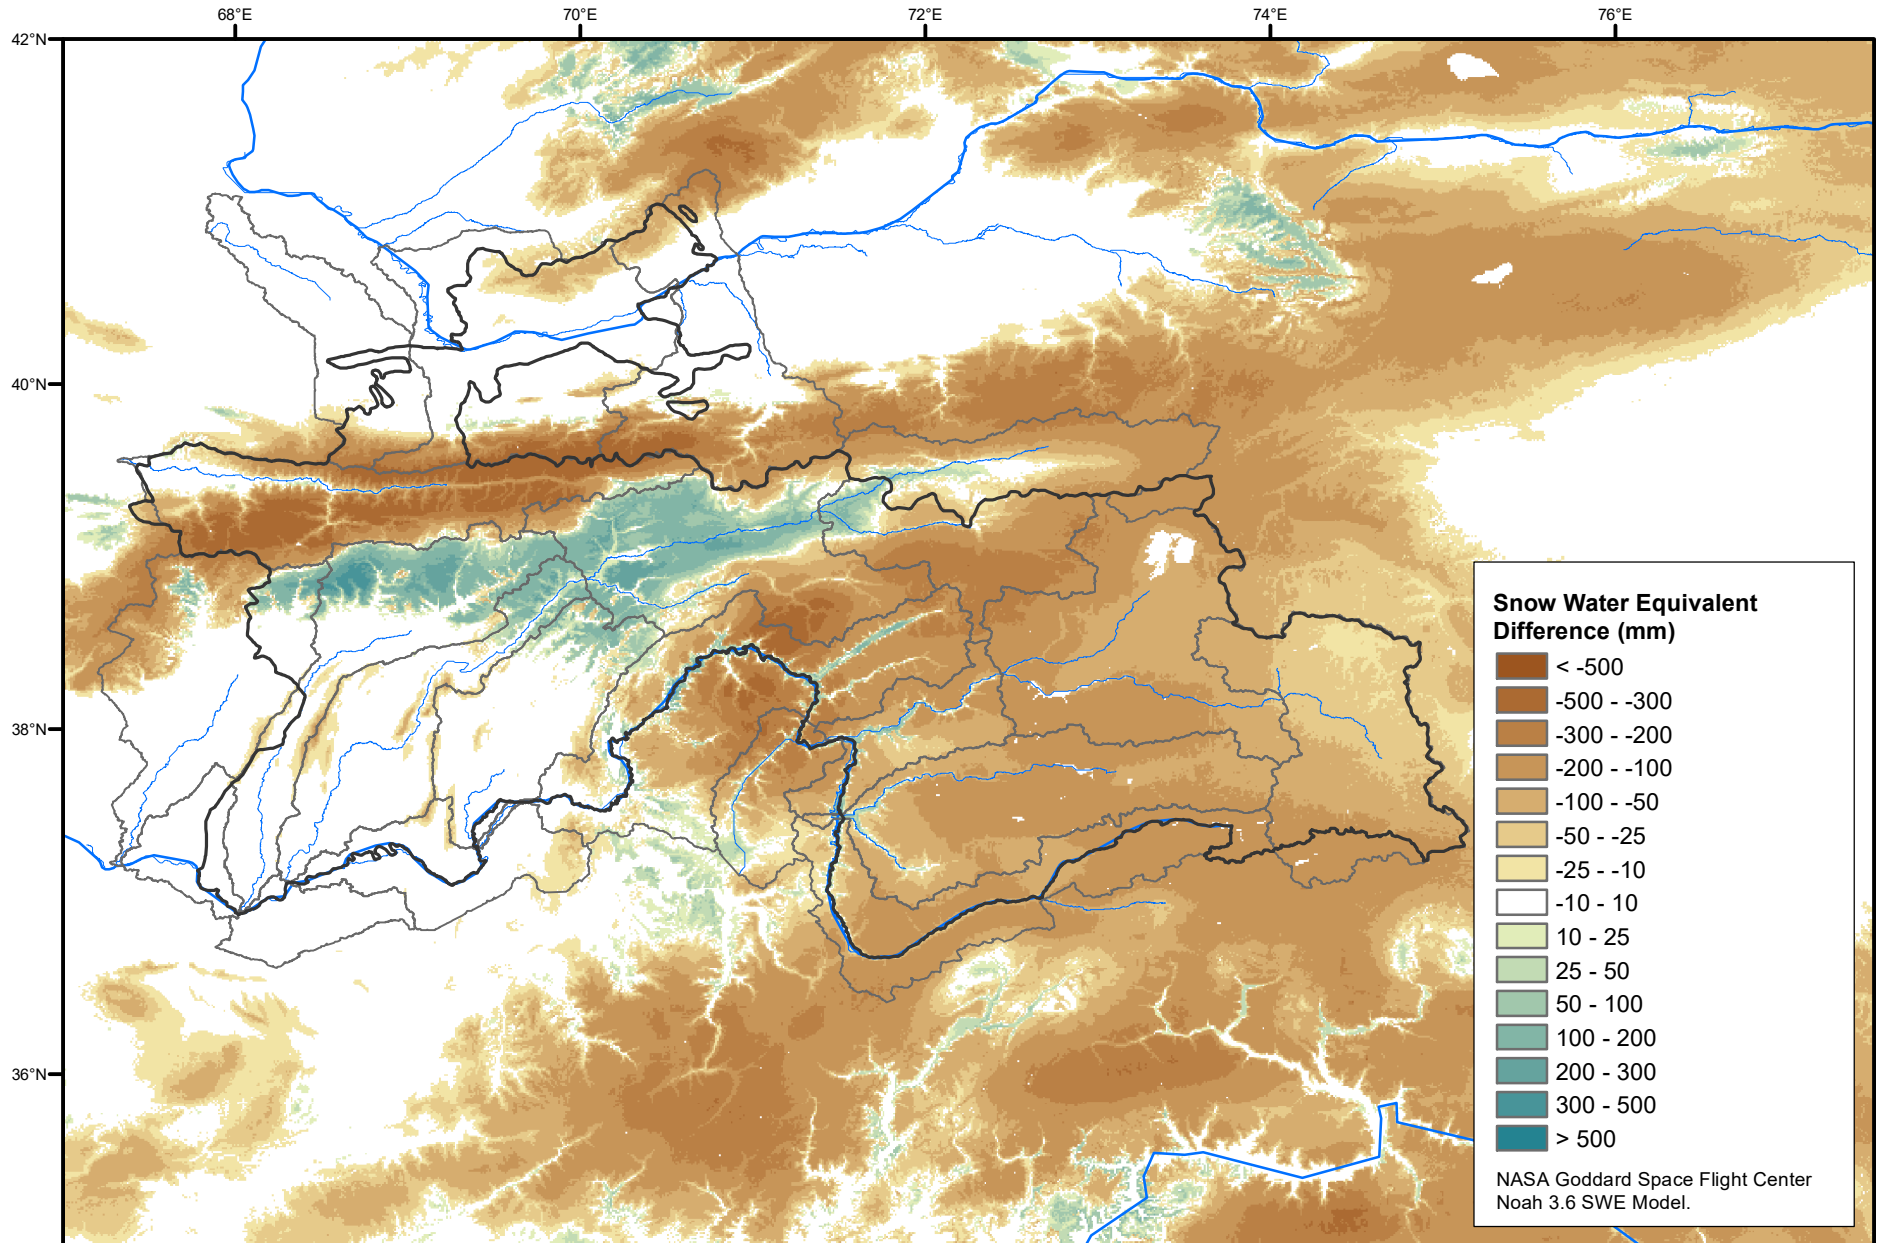

# Daily Snow Water Equivalent Difference Anomaly

February 08, 2022 minus Average (2002-2016)

Map created by USGS/EROS