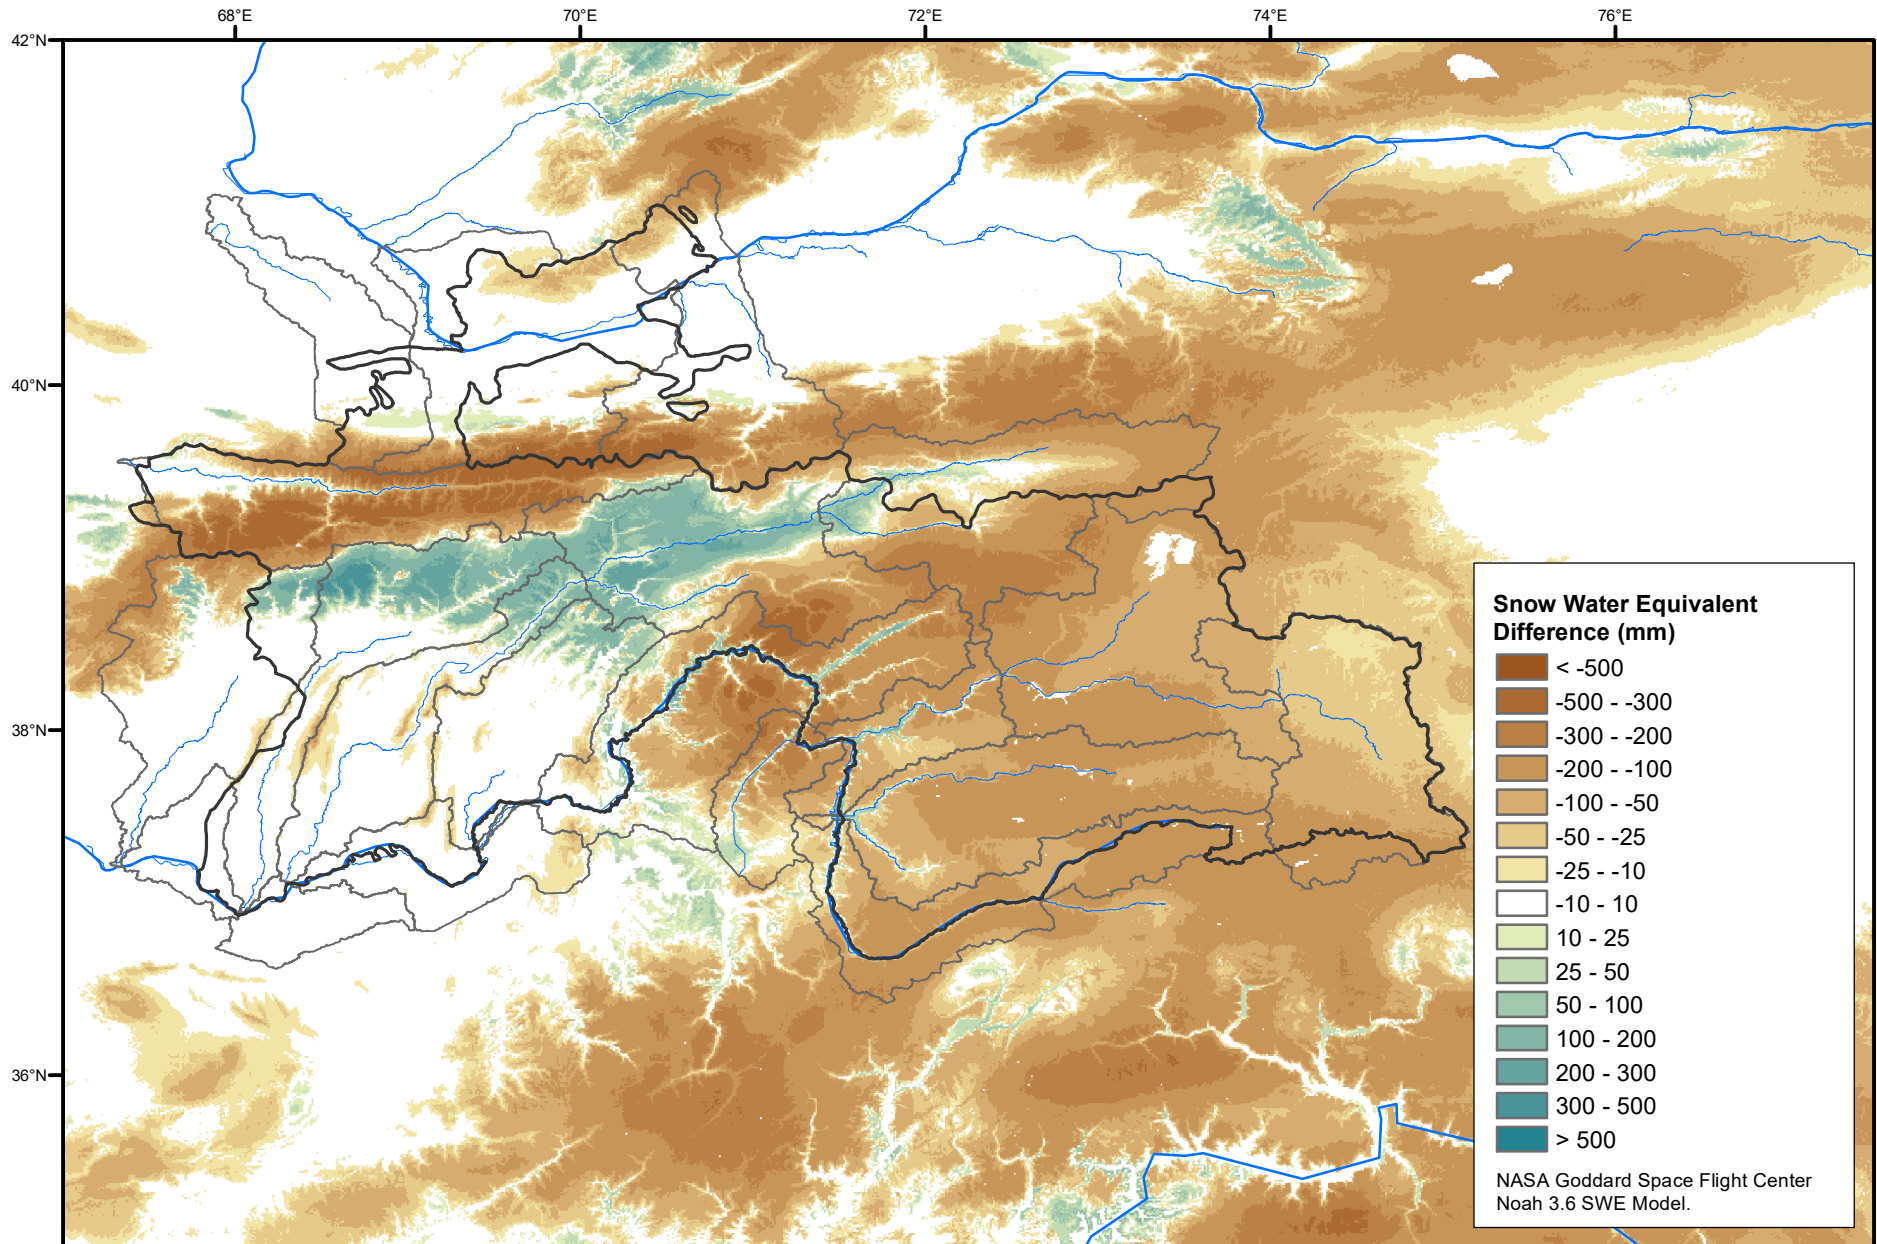

# Daily Snow Water Equivalent Difference Anomaly

February 09, 2022 minus Average (2002-2016)

Map created by USGS/EROS