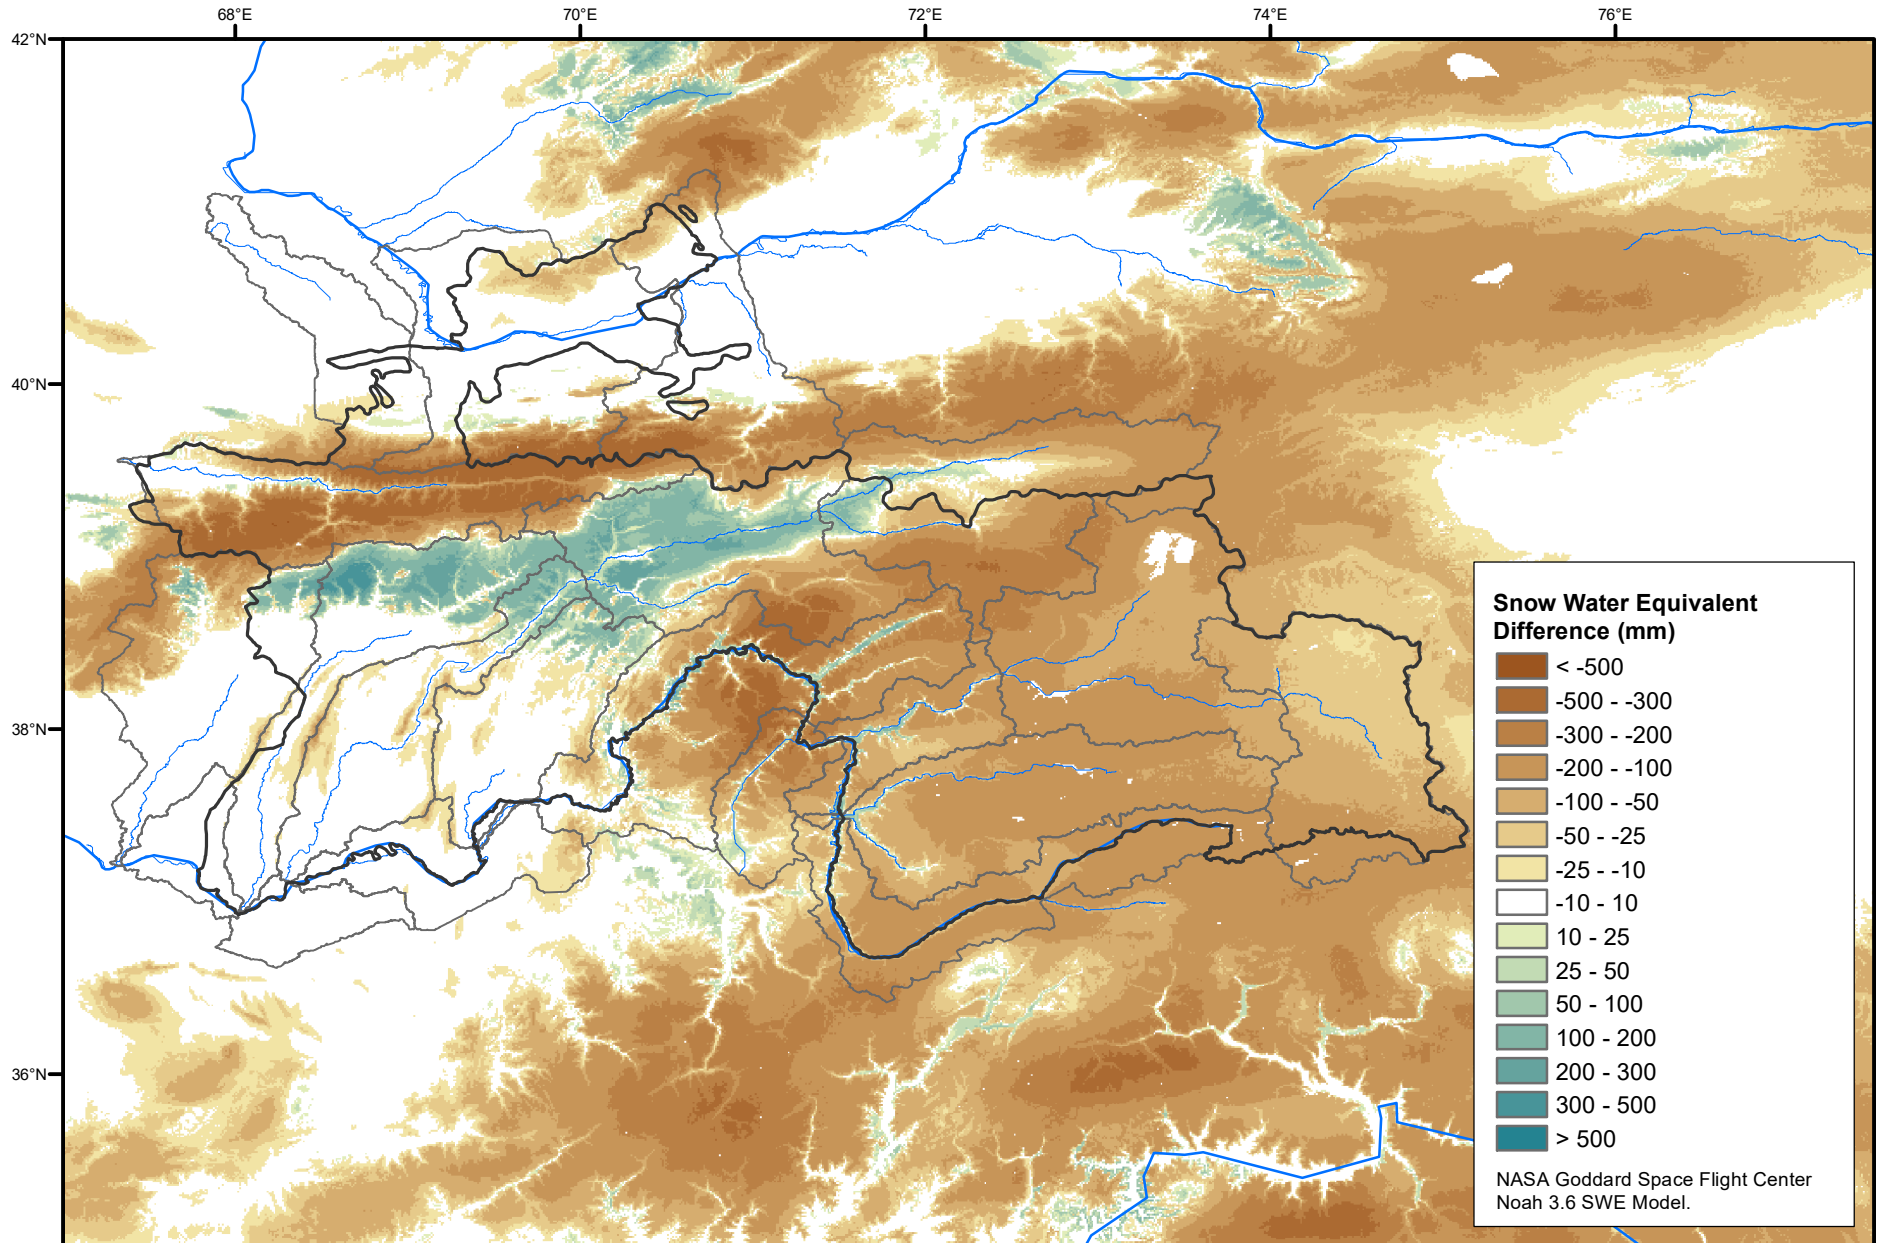

Daily Snow Water Equivalent Difference Anomaly

February 14, 2022 minus Average (2002-2016)

Map created by USGS/EROS