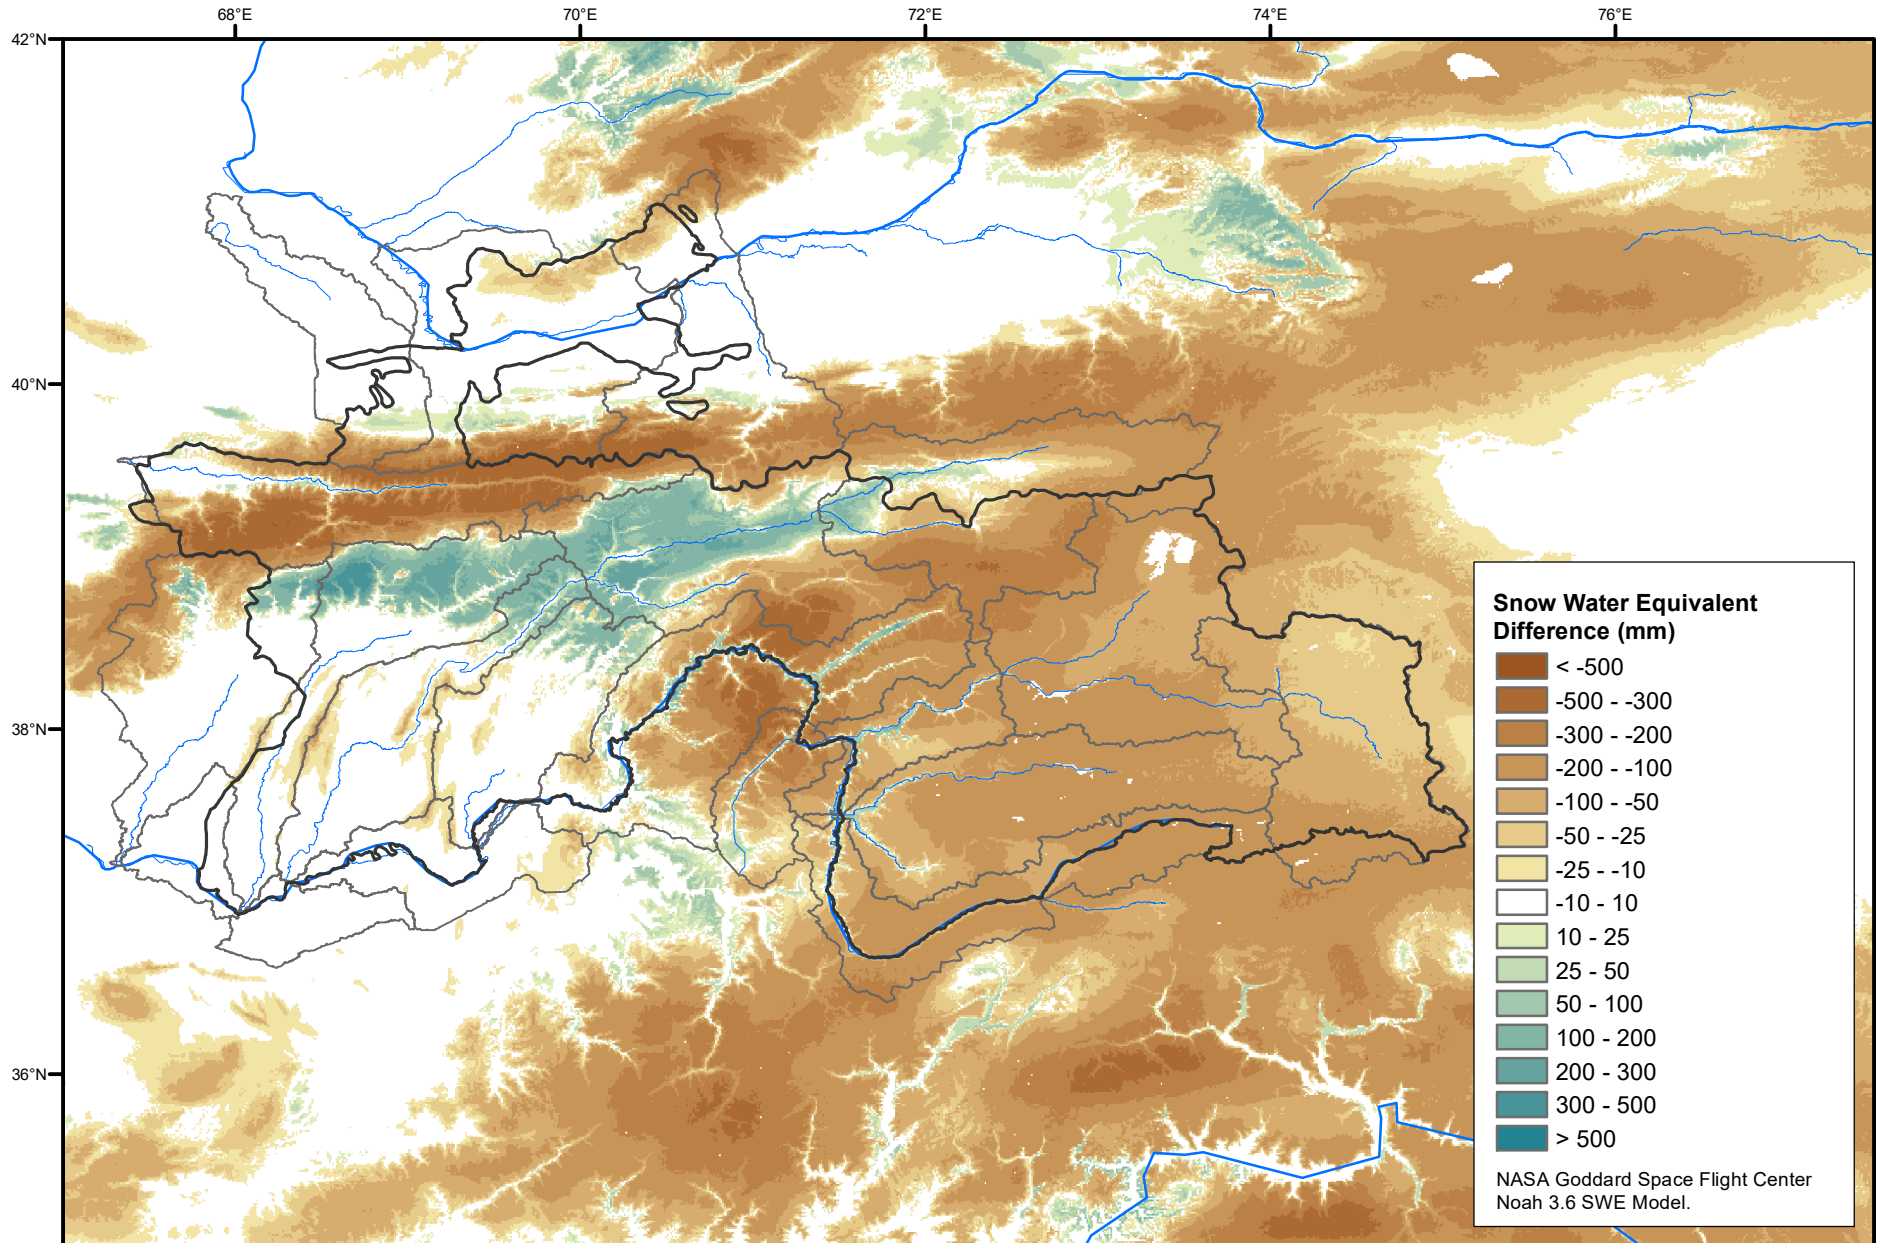

Daily Snow Water Equivalent Difference Anomaly

February 15, 2022 minus Average (2002-2016)

Map created by USGS/EROS