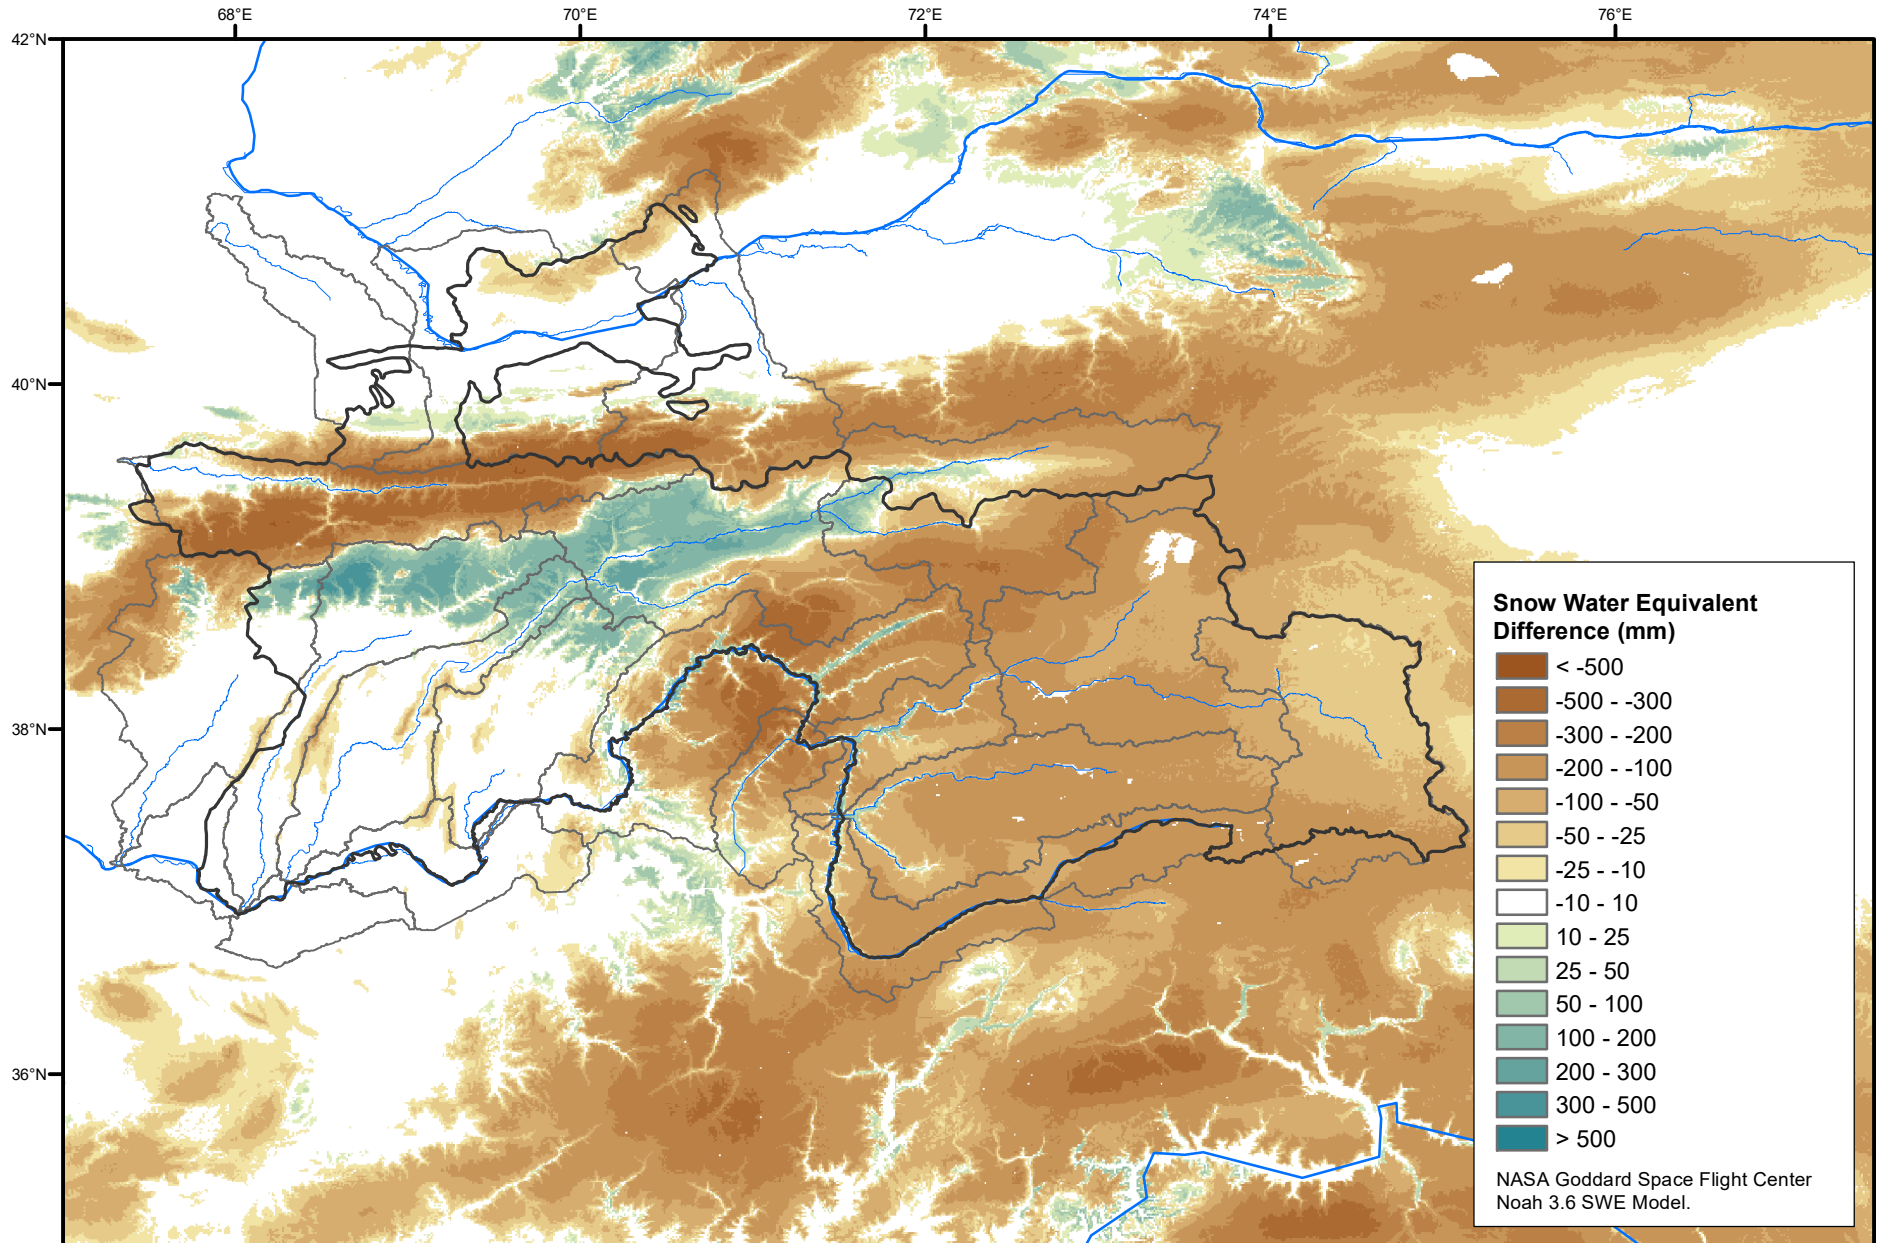

Daily Snow Water Equivalent Difference Anomaly

February 16, 2022 minus Average (2002-2016)

Map created by USGS/EROS