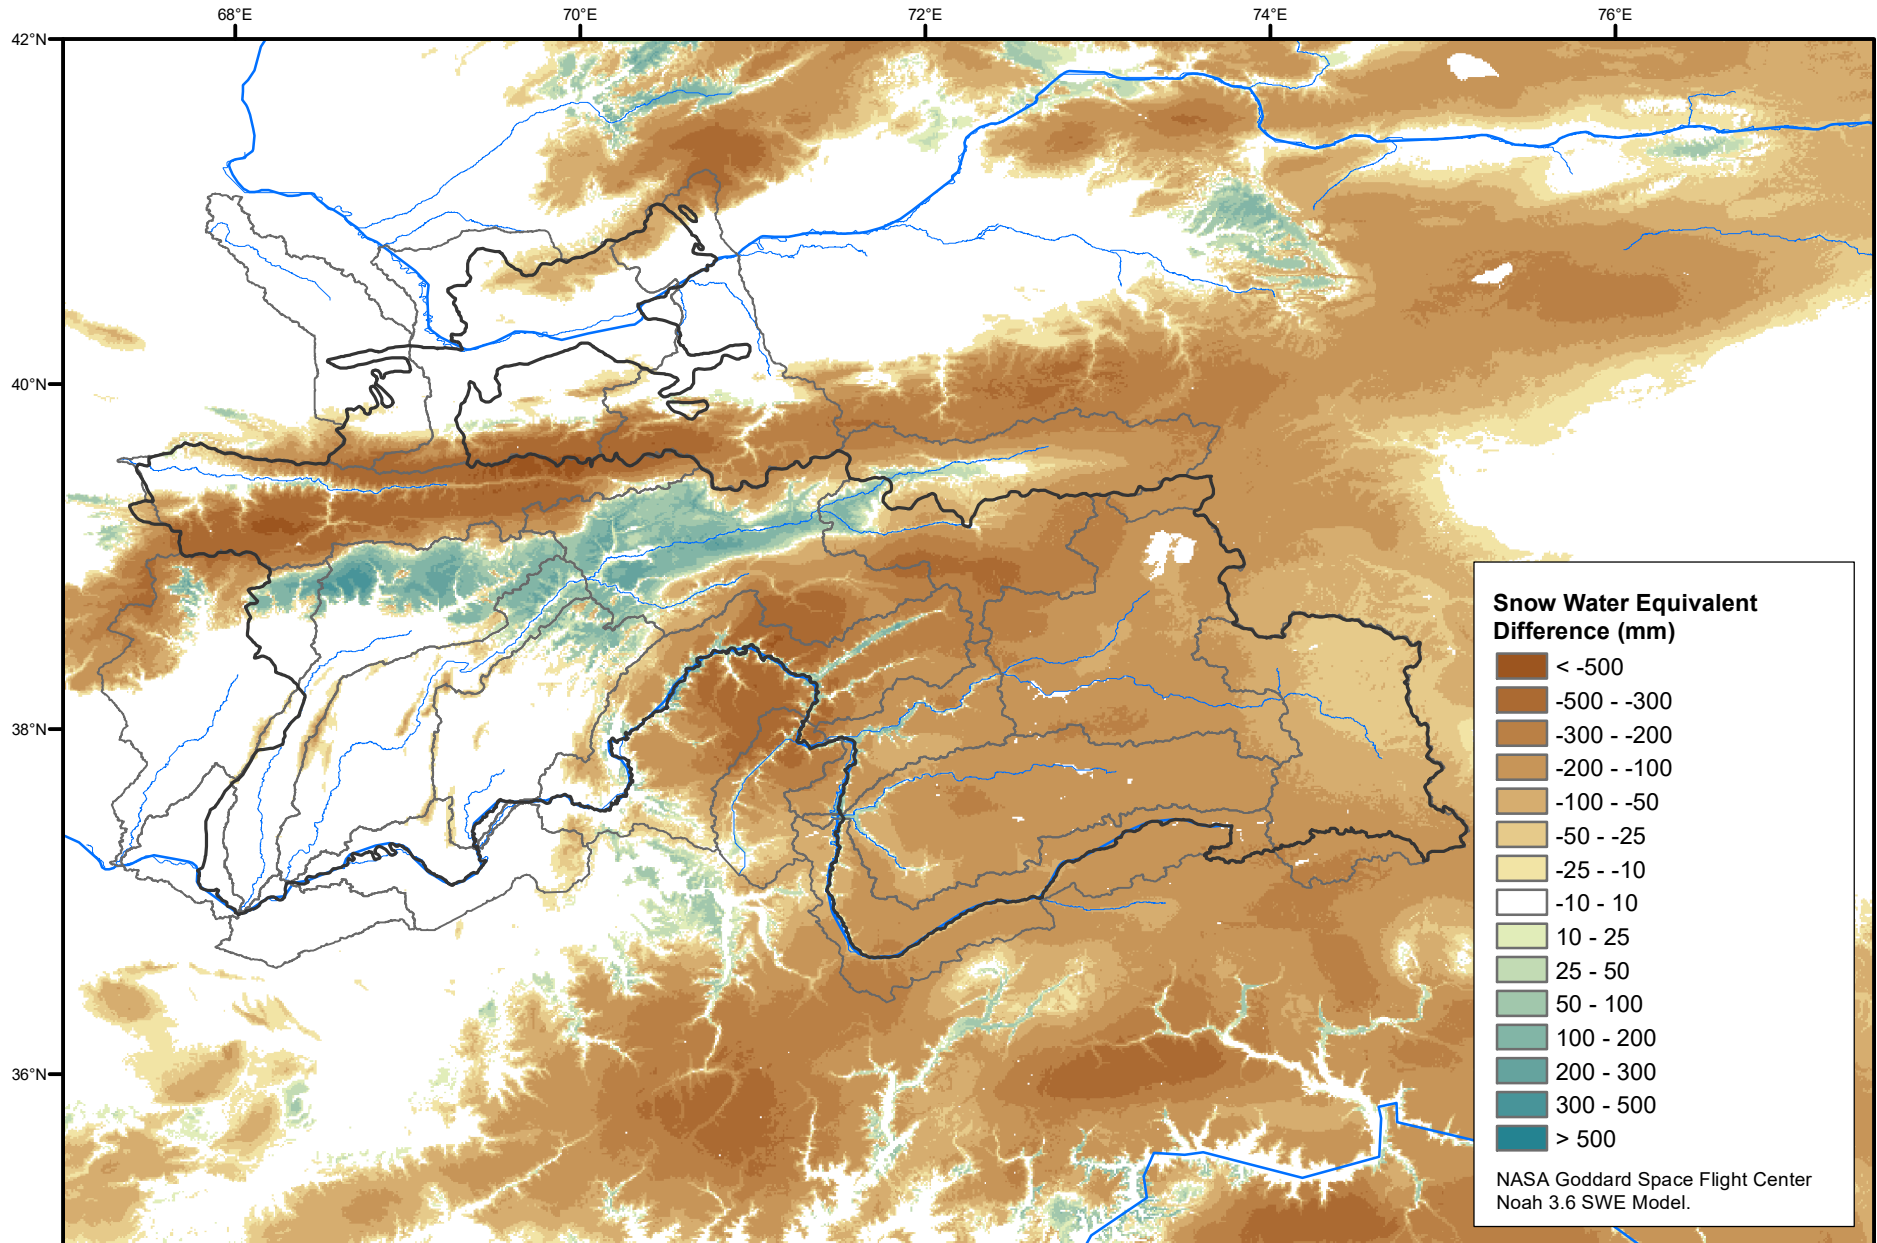

Daily Snow Water Equivalent Difference Anomaly

February 25, 2022 minus Average (2002-2016)

Map created by USGS/EROS