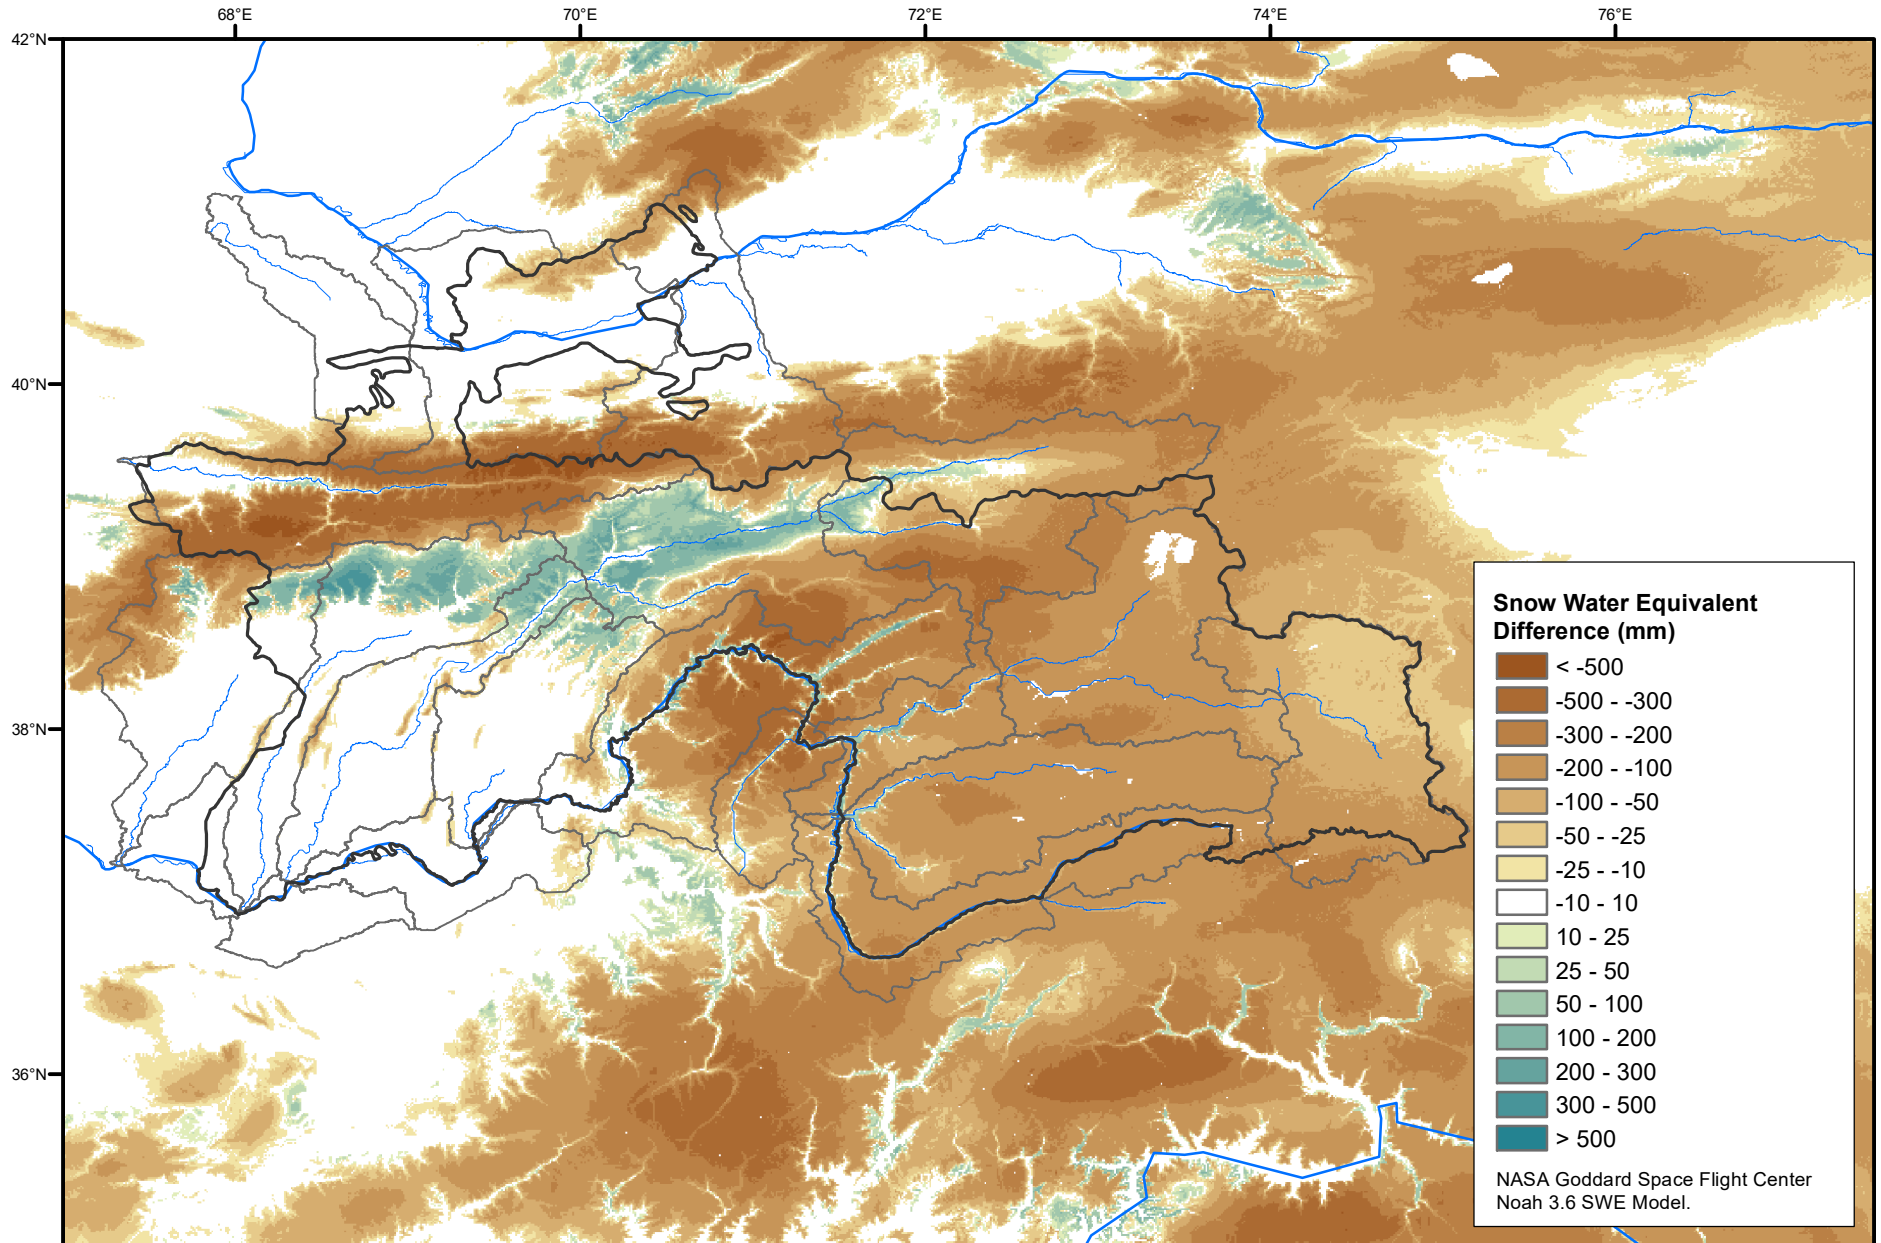

Daily Snow Water Equivalent Difference Anomaly

March 01, 2022 minus Average (2002-2016)

Map created by USGS/EROS