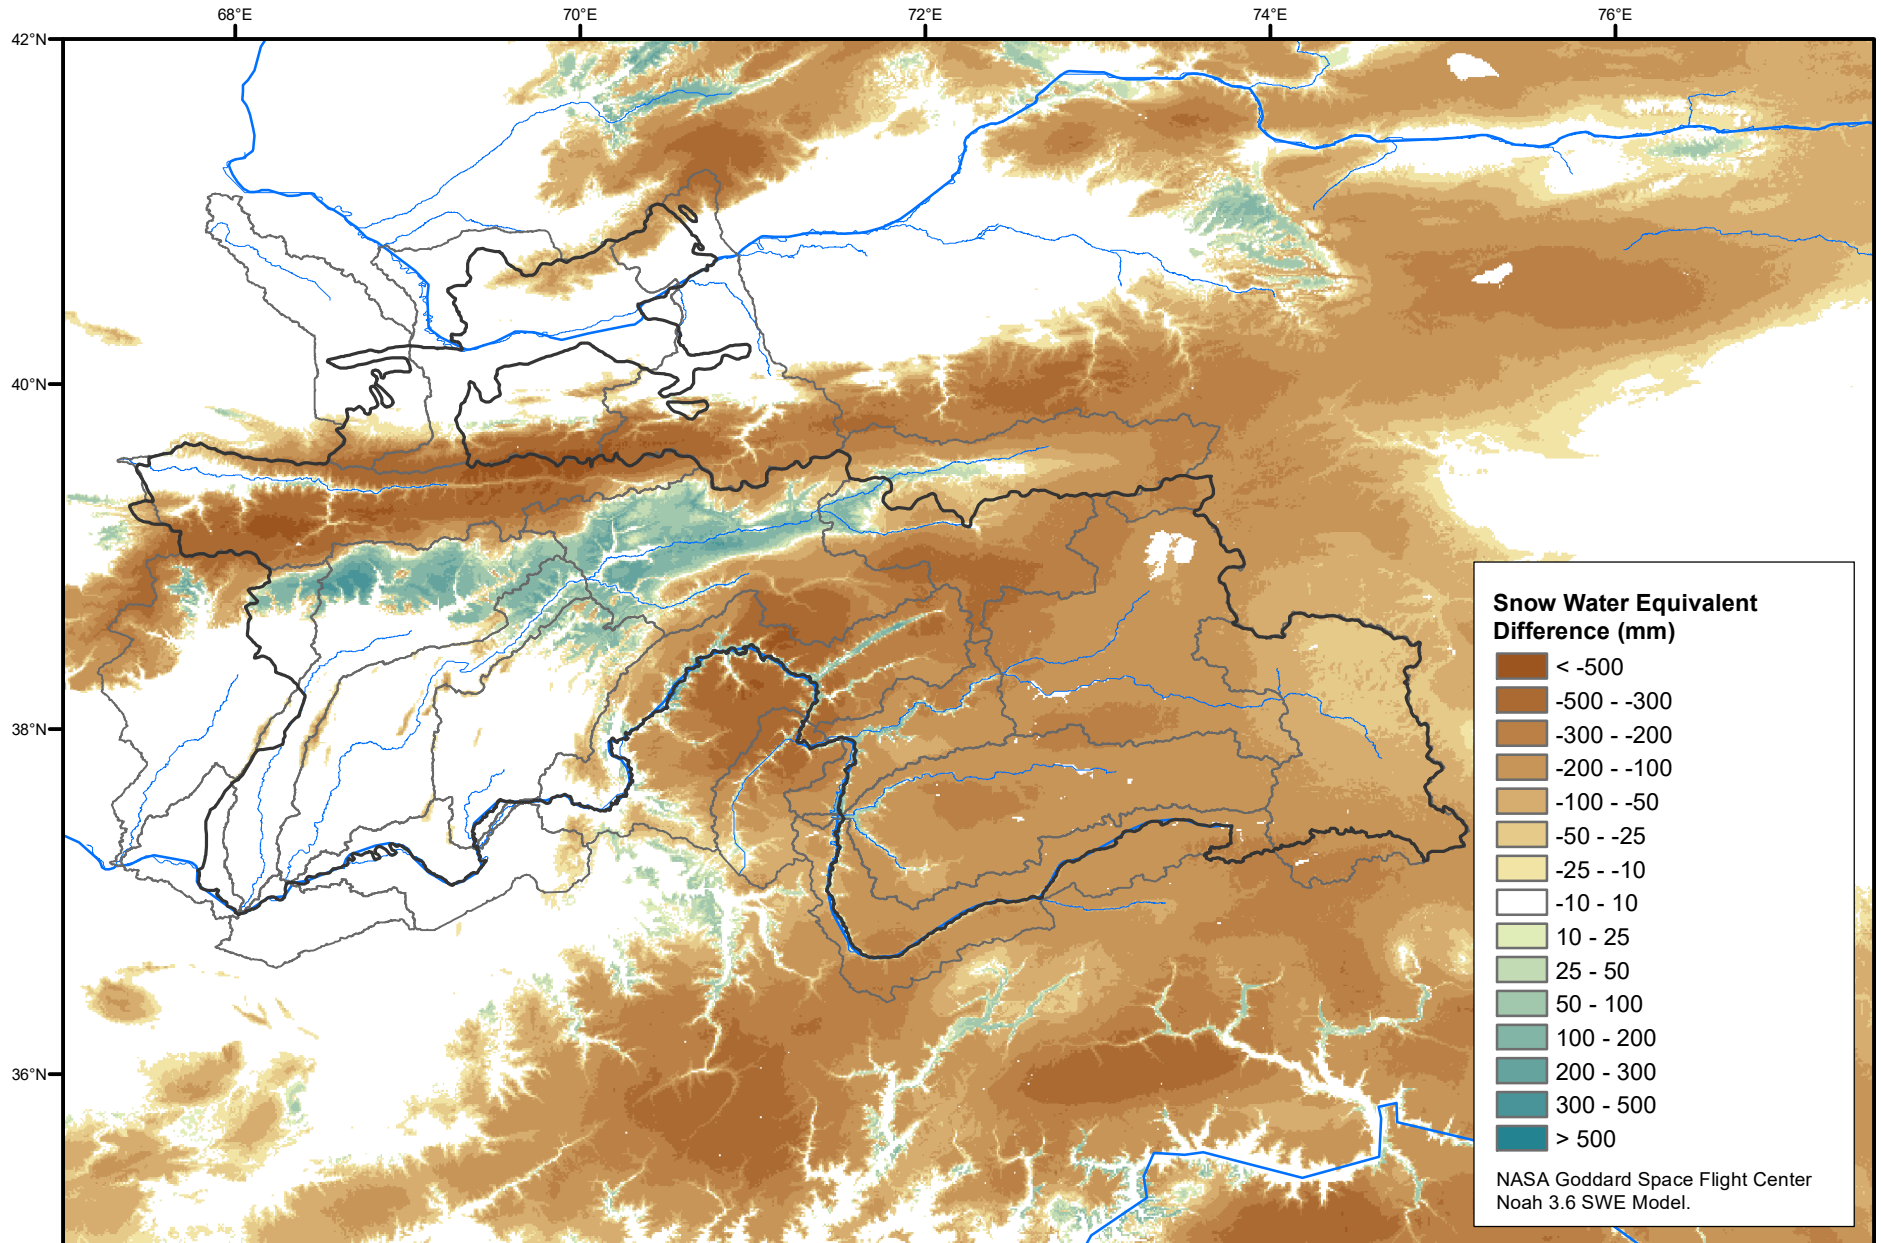

Daily Snow Water Equivalent Difference Anomaly

March 04, 2022 minus Average (2002-2016)

Map created by USGS/EROS