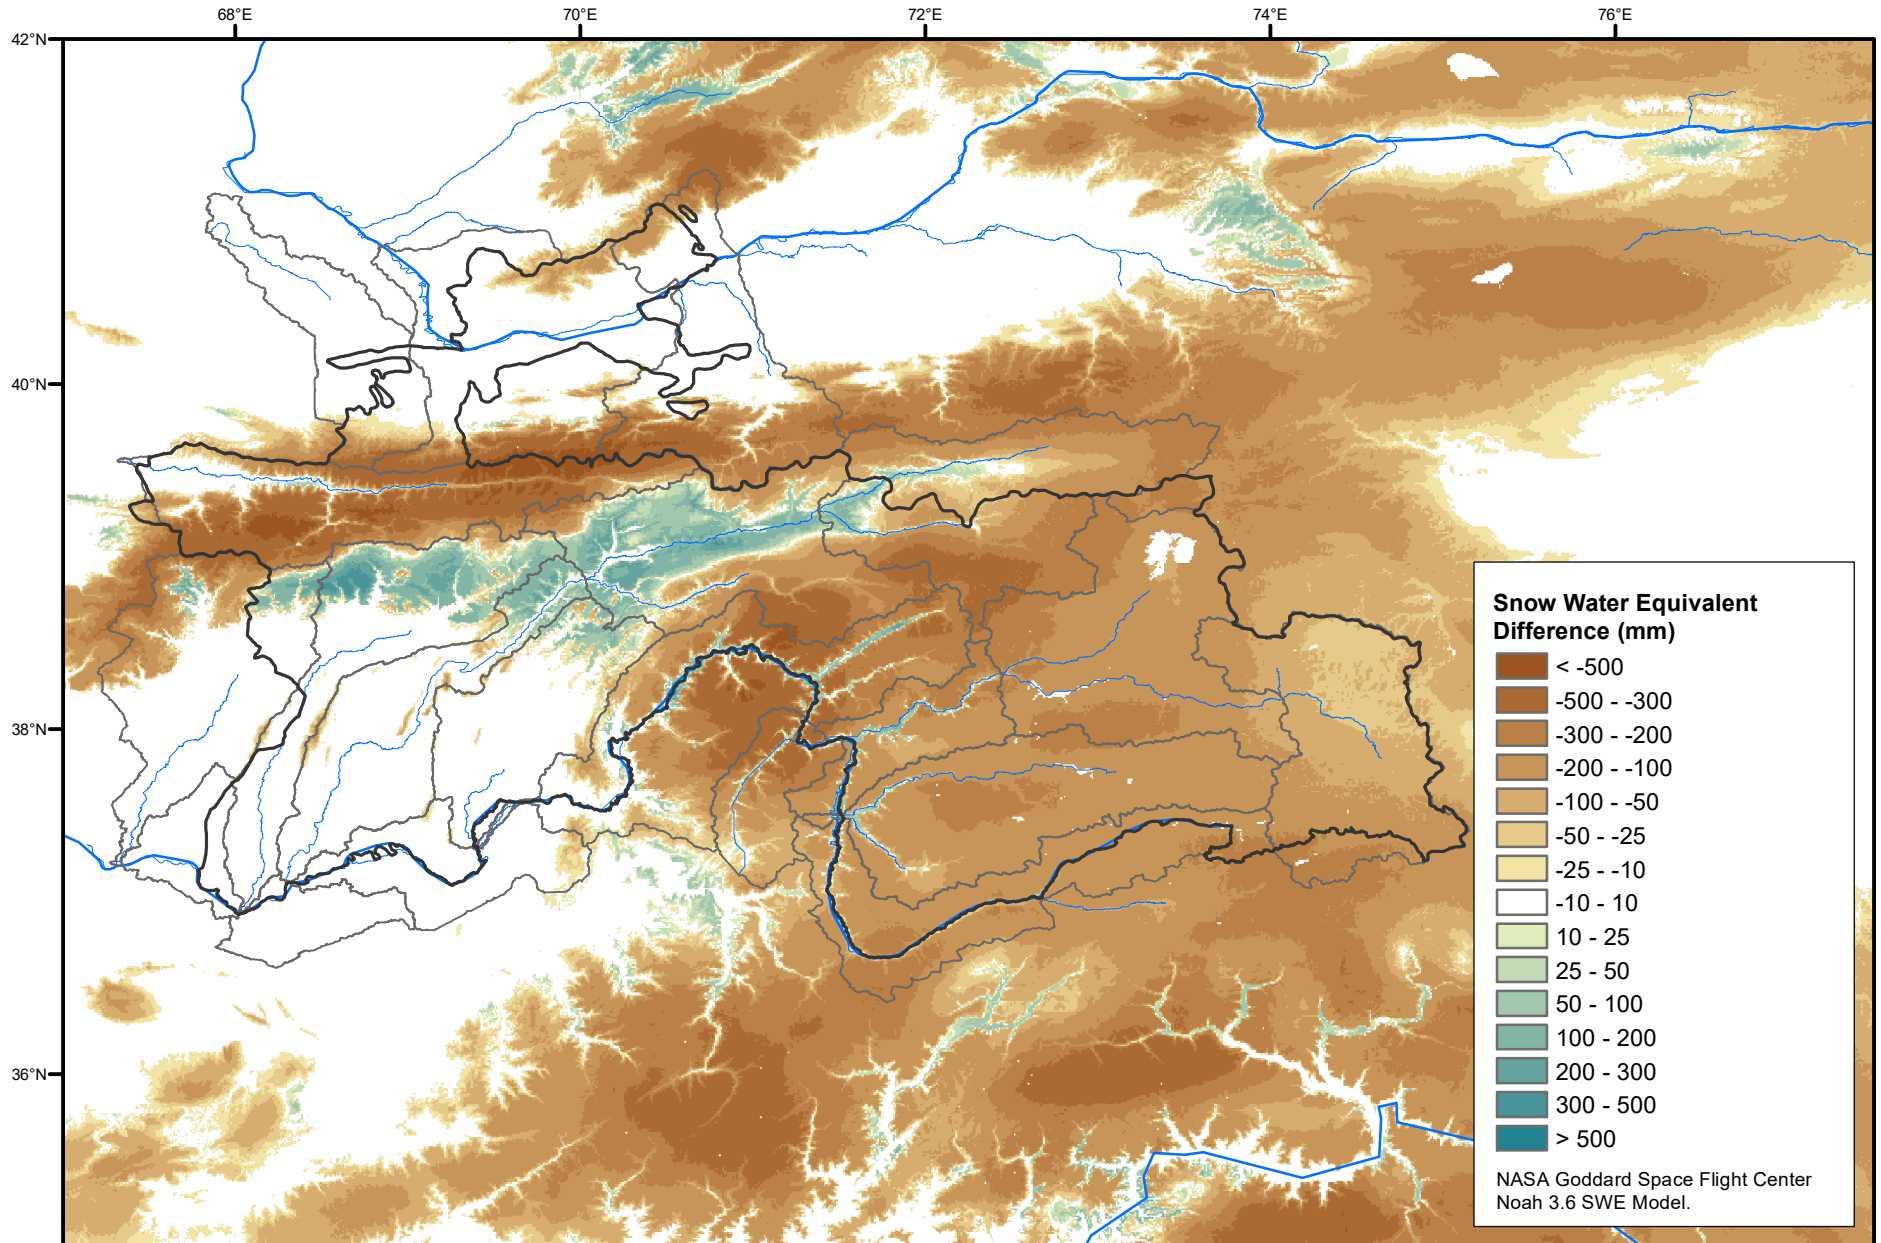

Daily Snow Water Equivalent Difference Anomaly

March 05, 2022 minus Average (2002-2016)

Map created by USGS/EROS