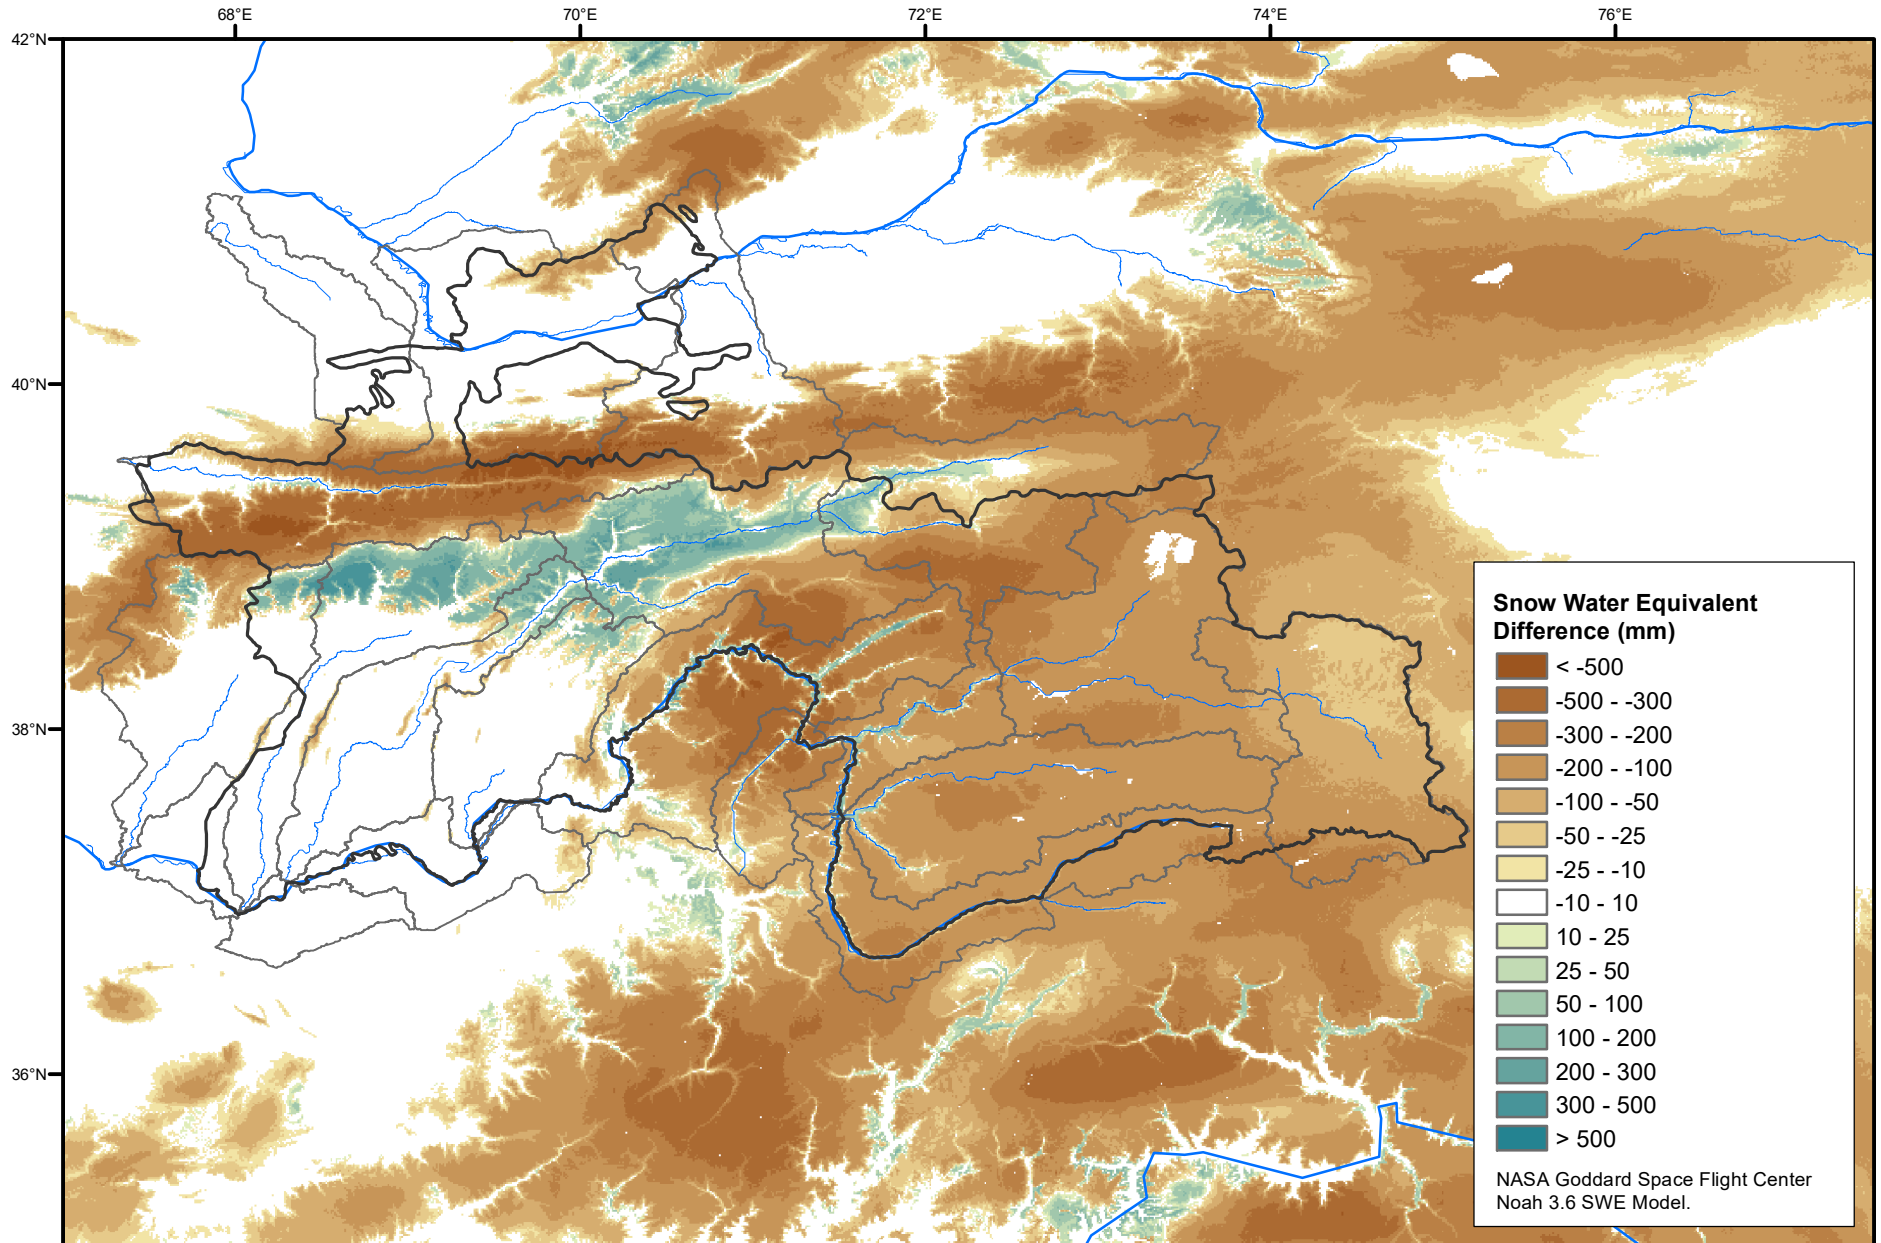

# Daily Snow Water Equivalent Difference Anomaly

March 07, 2022 minus Average (2002-2016)

Map created by USGS/EROS