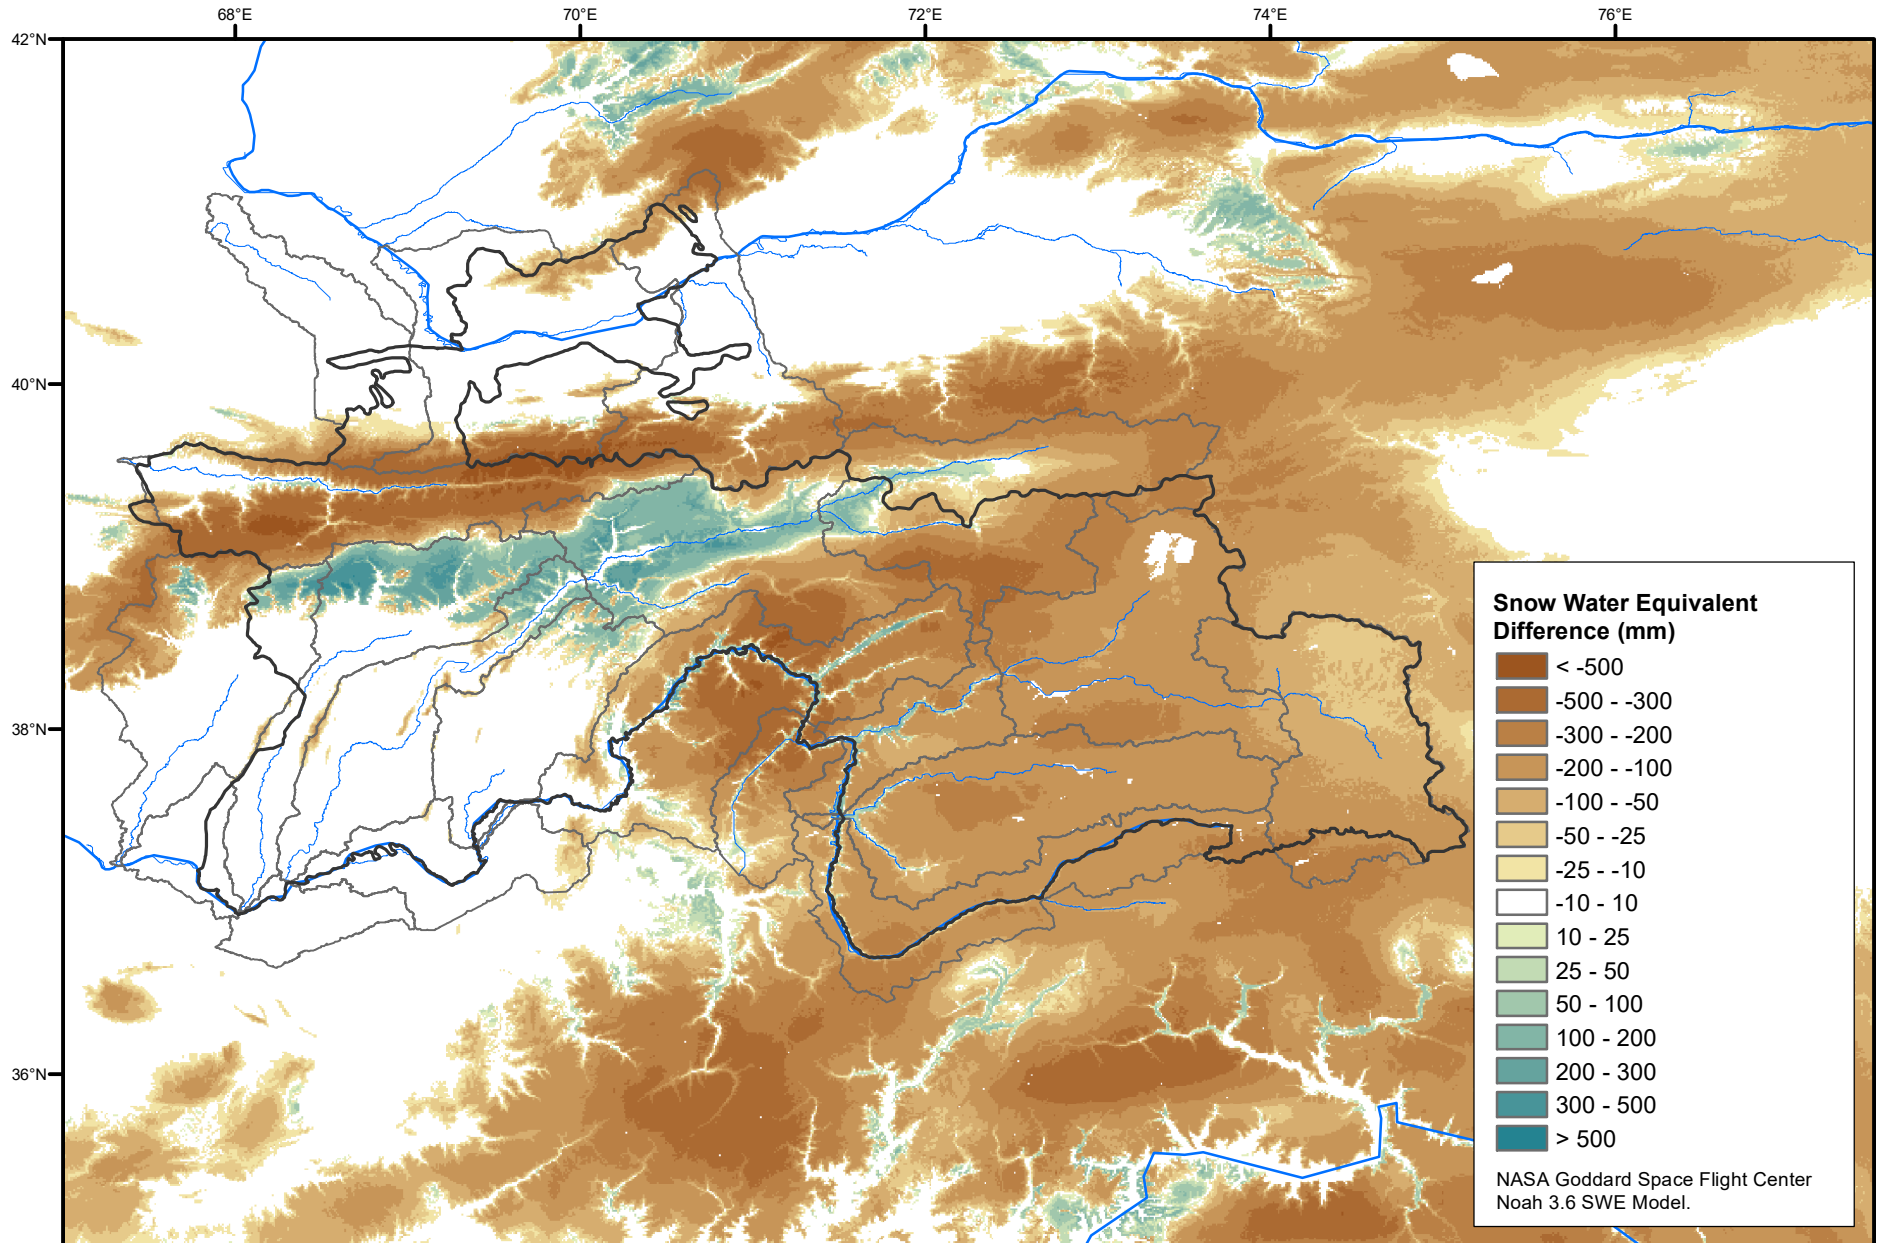

Daily Snow Water Equivalent Difference Anomaly

March 08, 2022 minus Average (2002-2016)

Map created by USGS/EROS